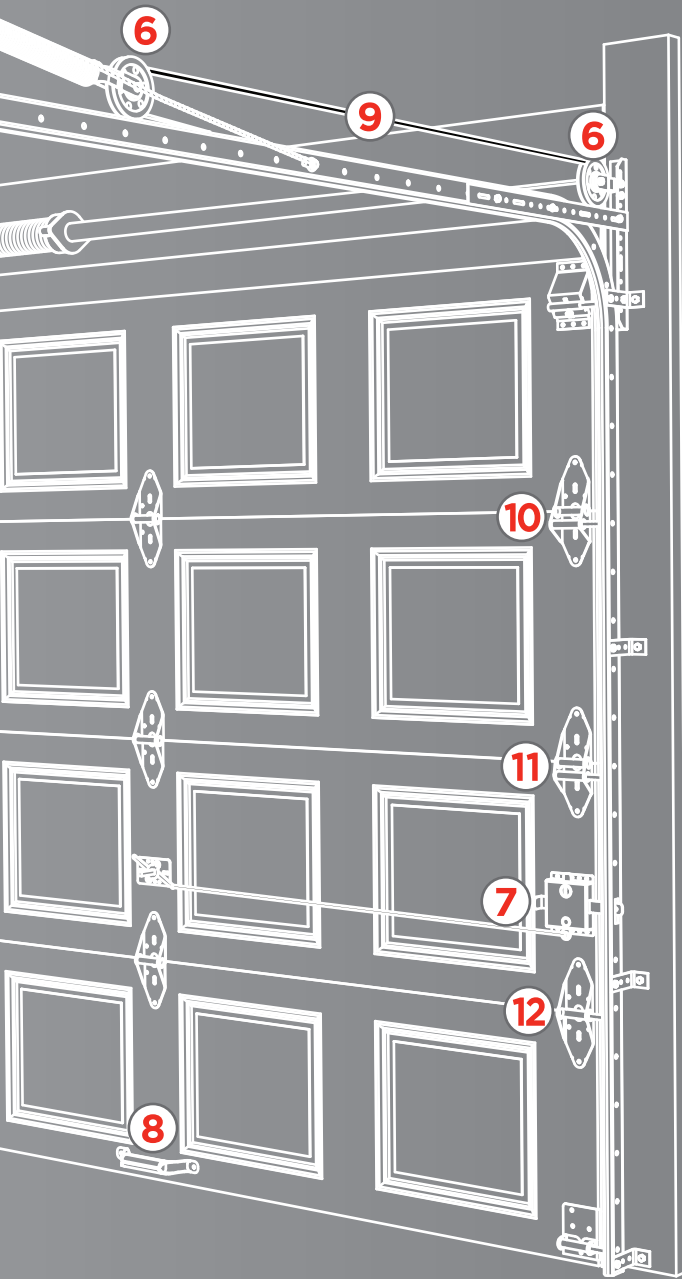

Hardware Locator / Localisateur de quincaillerie