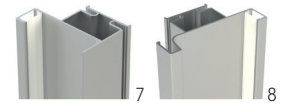

LED L-SHAPE HORIZONTAL PROFILE

Application: under countertop

No.	Color / Finish	Description	Material	Dimensions (L x W x H)		
				Imperial	Metric	
2	70010240410	30, 140, 160, 990	L Profile	Anodized aluminum	161 7/16" x 1 1/16" x 2 7/32"	4100 x 27 x 56 mm
3	700995	10, 30, 140, 160, 170, 900, 990	L end cap / closed L-R	Aluminum	1 1/16" x 13/32" x 2 7/32"	27 x 10 x 56 mm
3	7001044	10, 170, 900	L end cap / closed L-R	Plastic	1 1/16" x 13/32" x 2 7/32"	27 x 10 x 56 mm
4	7001029E	30, 140, 990	90° external joint	Anodized aluminum	1 1/16" x 1 1/16" x 2 3/16"	27 x 27 x 56 mm

LED C-SHAPE HORIZONTAL PROFILE

Application: in between drawers

No.	Color / Finish	Description	Material	Dimensions (L x W x H)		
				Imperial	Metric	
5	70010230410	30, 140, 160, 990	C Profile	Anodized aluminum	161 7/16" x 1" x 2 7/8"	4100 x 26 x 73 mm
6	700996	10, 30, 140, 160, 170, 990	C end cap / closed L-R	Aluminum	1 1/32" x 13/32" x 2 7/8"	26 x 10 x 73 mm
6	7001046	10, 30, 170, 900	C end cap / closed L-R	Plastic	1 1/32" x 13/32" x 2 7/8"	26 x 10 x 73 mm

LED RECESSED VERTICAL PROFILES

Application: cabinet doors

No.	Color / Finish	Description	Material	Dimensions (L x W x H)		
				Imperial	Metric	
7	70010260450	30, 140, 990	Single grip profile	Anodized aluminum	177 3/16" x 1 7/16" x 1 15/16"	4500 x 37 x 49 mm
8	70010250450	30, 140, 990	Double grip profile	Anodized aluminum	177 3/16" x 1 7/16" x 1 15/16"	4500 x 37 x 49 mm