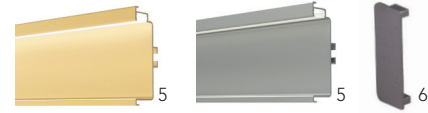

INNOVATIVE
DESIGN
USING
LED STRIP
LIGHTS

LED WALL UNIT PROFILE

Application: upper cabinets

No.	Color / Finish	Dimensions (L x W x H)		
		Imperial	Metric	
1	7002700400	30, 140, 990	161 7/16" x 25/32" x 25/32"	4100 x 20 x 20 mm

LED L-SHAPE HORIZONTAL PROFILE

Application: under countertop

No.	Color / Finish	Description	Material	Dimensions (L x W x H)		
				Imperial	Metric	
2	70010240410	30, 140, 160, 990	L Profile	Anodized aluminum	161 7/16" x 1 1/16" x 2 7/32"	4100 x 27 x 56 mm
3	700995	10, 30, 140, 160, 170, 900, 990	L end cap / closed L-R	Aluminum	1 1/16" x 13/32" x 2 7/32"	27 x 10 x 56 mm
3	7001044	10, 170, 900	L end cap / closed L-R	Plastic	1 1/16" x 13/32" x 2 7/32"	27 x 10 x 56 mm
4	7001029E	30, 140, 990	90° external joint	Anodized aluminum	1 1/16" x 1 1/16" x 2 3/16"	27 x 27 x 56 mm

LED C-SHAPE HORIZONTAL PROFILE

Application: in between drawers

No.	Color / Finish	Description	Material	Dimensions (L x W x H)		
				Imperial	Metric	
5	70010230410	30, 140, 160, 990	C Profile	Anodized aluminum	161 7/16" x 1" x 2 7/8"	4100 x 26 x 73 mm
6	700996	10, 30, 140, 160, 170, 990	C end cap / closed L-R	Aluminum	1 1/32" x 13/32" x 2 7/8"	26 x 10 x 73 mm
6	7001046	10, 30, 170, 900	C end cap / closed L-R	Plastic	1 1/32" x 13/32" x 2 7/8"	26 x 10 x 73 mm

LED RECESSED VERTICAL PROFILES

Application: cabinet doors

No.	Color / Finish	Description	Material	Dimensions (L x W x H)		
				Imperial	Metric	
7	70010260450	30, 140, 990	Single grip profile	Anodized aluminum	177 3/16" x 1 7/16" x 1 15/16"	4500 x 37 x 49 mm
8	70010250450	30, 140, 990	Double grip profile	Anodized aluminum	177 3/16" x 1 7/16" x 1 15/16"	4500 x 37 x 49 mm