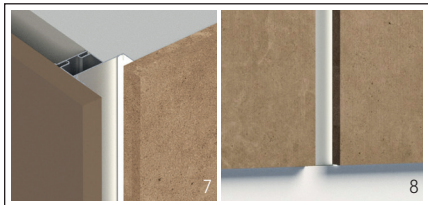

LED L-SHAPE HORIZONTAL PROFILE

Application: under countertop

No.	Color / Finish	Description	Material	Dimensions (L x W x H)		
				Imperial	Metric	
2	70010240410	30, 140, 160, 990	L Profile	Anodized aluminum	161 7/16" x 1 1/16" x 2 7/32"	4100 x 27 x 56 mm
3	700995	10, 30, 140, 160, 170, 900, 990	L end cap / closed L-R	Aluminum	1 1/16" x 13/32" x 2 7/32"	27 x 10 x 56 mm
3	7001044	10, 170, 900	L end cap / closed L-R	Plastic	1 1/16" x 13/32" x 2 7/32"	27 x 10 x 56 mm
4	7001029E	30, 140, 990	90° external joint	Anodized aluminum	1 1/16" x 1 1/16" x 2 3/16"	27 x 27 x 56 mm

LED C-SHAPE HORIZONTAL PROFILE

Application: in between drawers

No.	Color / Finish	Description	Material	Dimensions (L x W x H)		
				Imperial	Metric	
5	70010230410	30, 140, 160, 990	C Profile	Anodized aluminum	161 7/16" x 1" x 2 7/8"	4100 x 26 x 73 mm
6	700996	10, 30, 140, 160, 170, 990	C end cap / closed L-R	Aluminum	1 1/32" x 13/32" x 2 7/8"	26 x 10 x 73 mm
6	7001046	10, 30, 170, 900	C end cap / closed L-R	Plastic	1 1/32" x 13/32" x 2 7/8"	26 x 10 x 73 mm

LED RECESSED VERTICAL PROFILES

Application: cabinet doors

No.	Color / Finish	Description	Material	Dimensions (L x W x H)		
				Imperial	Metric	
7	70010260450	30, 140, 990	Single grip profile	Anodized aluminum	177 3/16" x 1 7/16" x 1 15/16"	4500 x 37 x 49 mm
8	70010250450	30, 140, 990	Double grip profile	Anodized aluminum	177 3/16" x 1 7/16" x 1 15/16"	4500 x 37 x 49 mm