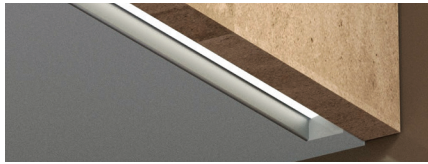

INNOVATIVE
DESIGN
USING
LED STRIP
LIGHTS

LED WALL UNIT PROFILE

Application: upper cabinets

No.	Color / Finish	Dimensions (L x W x H)		
		Imperial	Metric	
1	7002700400	30, 140, 990	161 7/16" x 25/32" x 25/32"	4100 x 20 x 20 mm

LED L-SHAPE HORIZONTAL PROFILE

Application: under countertop

No.	Color / Finish	Description	Material	Dimensions (L x W x H)		
				Imperial	Metric	
2	70010240410	30, 140, 160, 990	L Profile	Anodized aluminum	161 7/16" x 1 1/16" x 2 7/32"	4100 x 27 x 56 mm
3	700995	10, 30, 140, 160, 170, 900, 990	L end cap / closed L-R	Aluminum	1 1/16" x 13/32" x 2 7/32"	27 x 10 x 56 mm
3	7001044	10, 170, 900	L end cap / closed L-R	Plastic	1 1/16" x 13/32" x 2 7/32"	27 x 10 x 56 mm
4	7001029E	30, 140, 990	90° external joint	Anodized aluminum	1 1/16" x 1 1/16" x 2 3/16"	27 x 27 x 56 mm