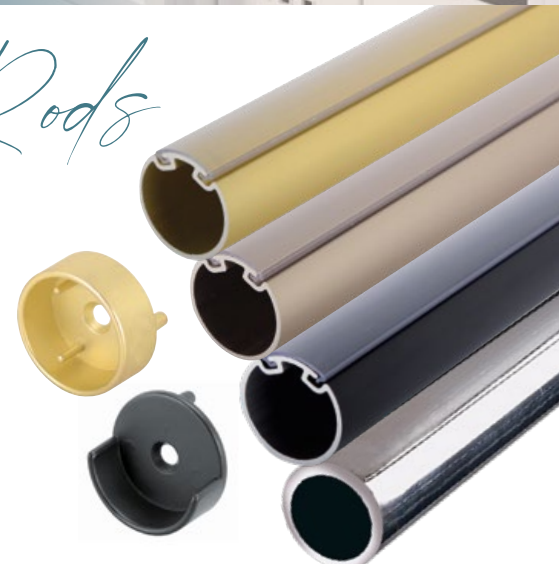

Plastic liner

Width	Basket height	
18"	6"	0618011
	11" or 17"	1118011
	6"	0624011
24"	11" or 17"	1124011
30"	6"	0630011
	11" or 17"	1130011

Pull-out wire basket

Width	Height	Chrome	Matte nickel	Matte black
6"	6"	8561814140	8561814184	8561814900
18"	11"	8511814140	8511814184	8511814900
17"	17"	8571814140	8571814184	8571814900
6"	6"	8562414140	8562414184	8562414900
24"	11"	8512414140	8512414184	8512414900
17"	17"	8572414140	8572414184	8572414900
6"	6"	8563014140	8563014184	8563014900
30"	11"	8513014140	8513014184	8513014900
17"	17"	8573014140	8573014184	8573014900

A choice of 4 finishes to match the stylish **Richelieu Design-R** closet accessories

Aluminum anti-scratch capped round closet rods and rod supports

Products	Diam.	Matte brass	Matte nickel	Matte black
Aluminium capped rods	1 5/16"	1215618160	1215618184	1215618900
Open dowel supports	1 5/16"	2215601160	2215601184	2215601900
Closed dowel supports	1 5/16"	2215614160	2215614184	2215614900

Chromed steel round closet rods and rod supports

Products	Diam.	Chrome
Chromed steel rod	1 1/4"	1212508140
Open dowel supports	1 5/16"	2215601140
Closed dowel supports	1 5/16"	2215611140

Rods

Closet solutions