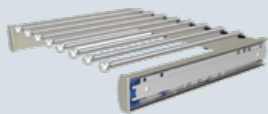

for organized lifestyles

Pant racks with soft-close mechanism

Width of product	Chrome	Satin nickel	Matte black
18" (457 mm)	PSCSL1814SCCR1	PSCSL1814SCSN1	PSCSL1814SCMB1
24" (610 mm)	PSCSL2414SCCR1	PSCSL2414SCSN1	PSCSL2414SCMB1
30" (762 mm)	PSCSL3014SCCR1	PSCSL3014SCSN1	PSCSL3014SCMB1