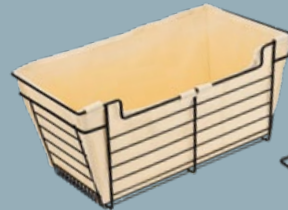

Shoe rails	Depth x Height	Chrome	Satin brass	Matte nickel	Matte black
17" (432 mm)		43218140	43218160	43218184	43218900
23" (584 mm)	11/16" x 1 1/2"	58418140	58418160	58418184	58418900
29" (737 mm)	(18 mm x 39 mm)	73718140	73718160	73718184	73718900

The ultimate storage solution for laundry rooms and closets, practical and sophisticated!

Canvas liner

Width	Height	Beige
6"	6"	061814034
18"	11"	111814034
17"	17"	171814034
6"	6"	062414034
24"	11"	112414034
17"	17"	172414034
6"	6"	063014034
30"	11"	113014034
17"	17"	173014034