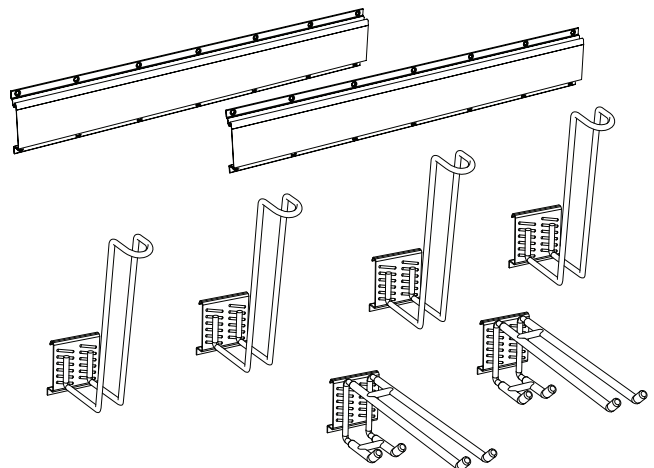

Set includes: / L'ensemble comprend :

NO	FINISH FINI	LENGTH LONGUEUR	MAX LOAD CHARGE MAX	PK PC	BOX BTE
290075	Black / Noir	24"	220 lb	1	4