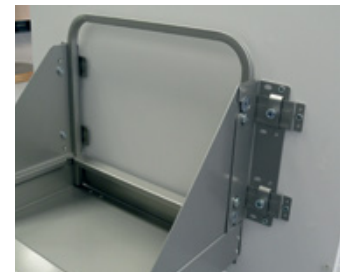

Replacement bins or lids

Product	Color	Bin capacity
362440100	Silver gray	30.6 Qt (29 L)

Product	Color	Lid
362441100	Silver gray	for 30.6 Qt (29 L) bin