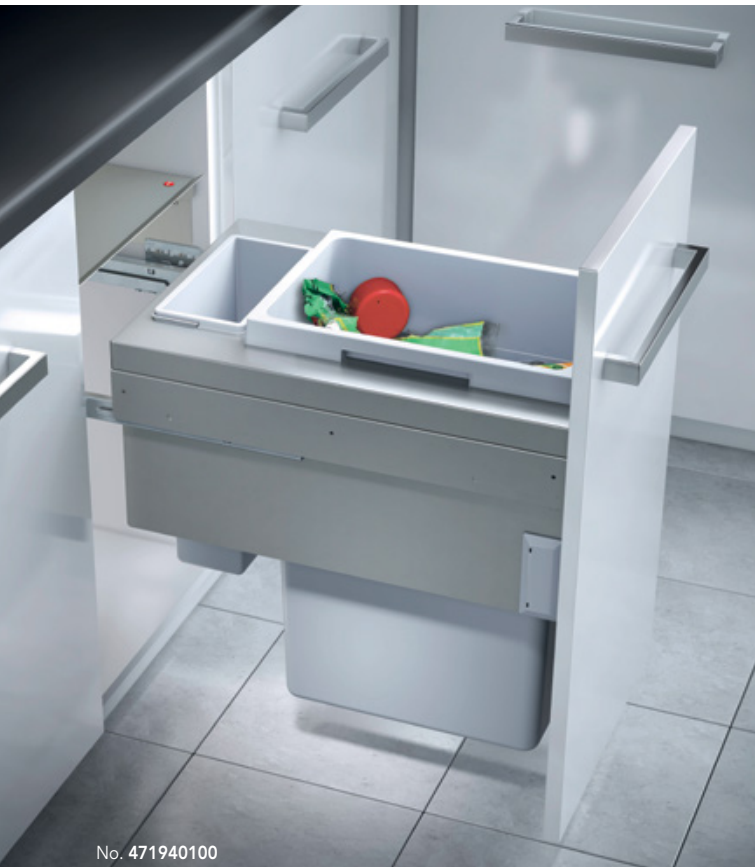

No. 471940100

SE-CARGO RECYCLING CENTERS

TOP-MOUNT / FRAMELESS CABINETS