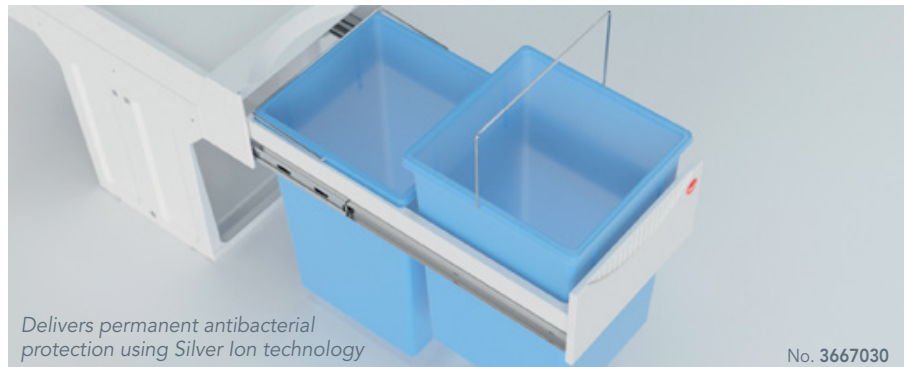

No. 364090

SPACE SAVER:

Large capacity with a compact size

- Low height
- Ideal for undersink cabinets
- Lid can be used as storage shelf

No. 3650100

Delivers permanent antibacterial protection using Silver Ion technology