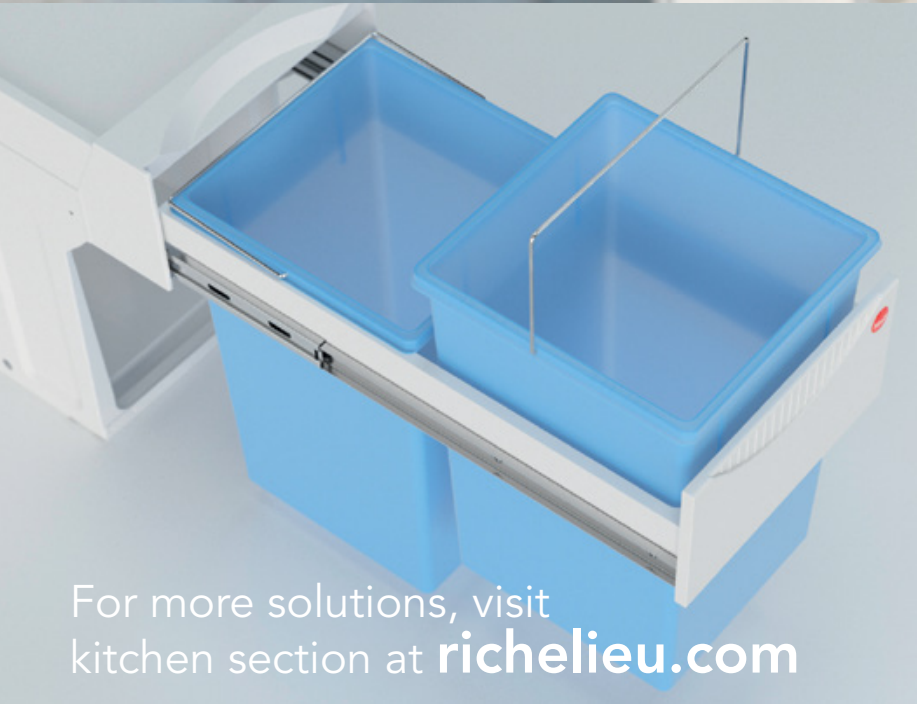

For more solutions, visit
kitchen section at richelieu.com