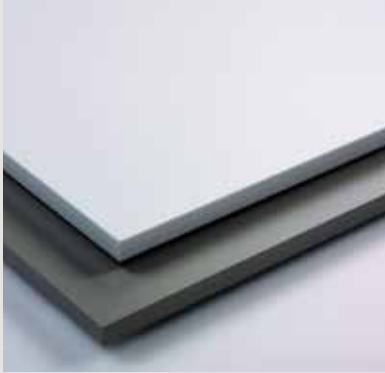

Our **Eleganté** panels are made of a MDF board on which a decorative paper is thermally fused to obtain excellent resistance to abrasion, mold and shocks.

A heated polyurethane **PU+** undercoat is applied to the surface to prevent cracking and delamination. Three layers, with a glossy or matte acrylic finish, are then heat applied and polymerized with UV rays to form a hard surface that is resistant to household cleaning products.

## Monochrome edgebanding