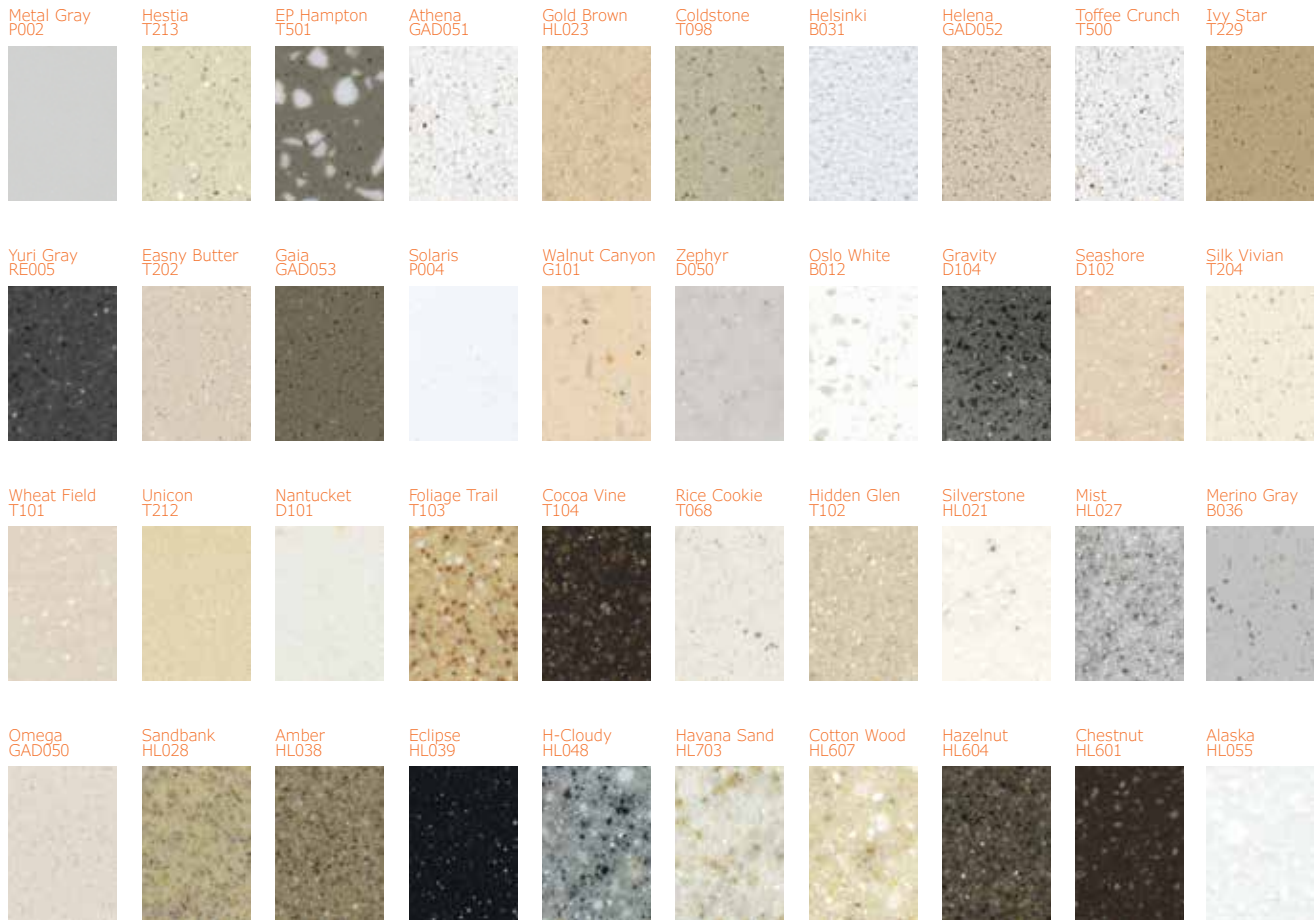

PARTICULATES COLORS

The wide variety of colors and patterns provide the characteristics that make it the perfect choice: an attractive, contemporary surface that can stand up to heavy traffic and day-to-day use.