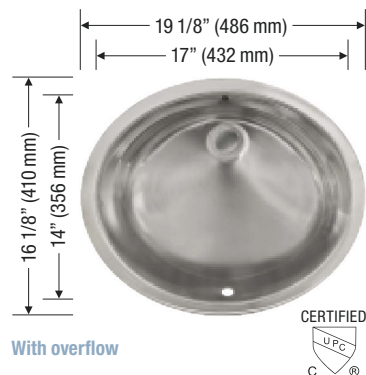

| Vessel: ALM07401 | Faucet: A188140 |

| Drop-in |

 <p>CERTIFIED SP</p>	<p>Width 22 7/8" (580 mm)</p> <p>Total height 5 1/2" (140 mm)</p>	<p>Depth 14 5/8" (370 mm)</p> <p>Finish Matte white ALM07401</p>	
	 <p>CERTIFIED SP</p>	<p>Width 14 5/8" (370 mm)</p> <p>Total height 5 1/2" (140 mm)</p>	<p>Depth 14 5/8" (370 mm)</p> <p>Finish Matte white ALM07402</p>
		 <p>CERTIFIED SP</p>	<p>Width 14 5/8" (370 mm)</p> <p>Total height 5 1/2" (140 mm)</p>

Porcelain Sinks

| Undermount |

Width
20" (508 mm)

Total height
7 1/2" (191 mm)

Depth
15 1/2" (394 mm)

Finish
Soft white | **ALD872**

Width
16" (406 mm)

Total height
7 1/2" (191 mm)

Depth
16" (406 mm)

Finish
Soft white | **ALD871**

Width
17" (432 mm)

Total height
7 1/2" (191 mm)

Depth
14" (356 mm)

Finish
Soft white | **ALD870**

! Pop-up sold separately for all porcelain undermount sinks (No. A218140)

Stainless steel Sink

| Undermount or drop-in |

Bowl depth
7" (178 mm)

Minimum cabinet width
21" (533 mm)

20 gauge,
18/8 (chrome-nickel) | **1518170**

! Pop-up sold separately for all stainless steel sinks (No. A218140)