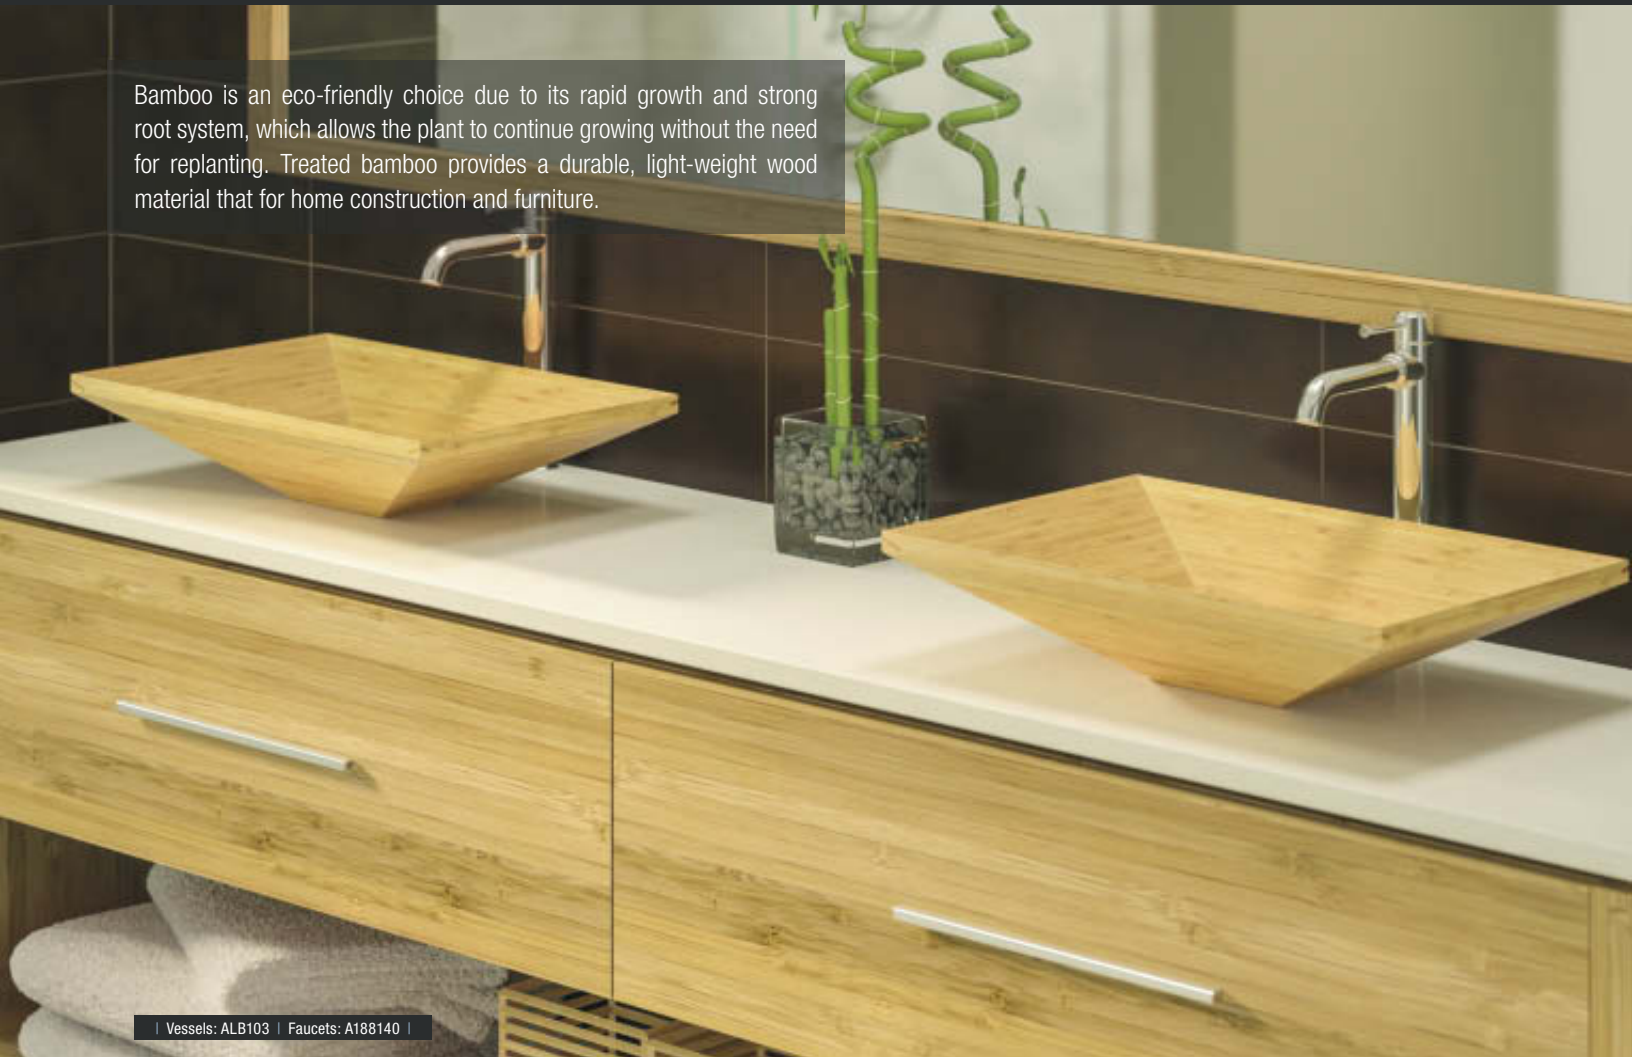

Bamboo Vessels

| Surface-mount |

Bamboo is an eco-friendly choice due to its rapid growth and strong root system, which allows the plant to continue growing without the need for replanting. Treated bamboo provides a durable, light-weight wood material that for home construction and furniture.