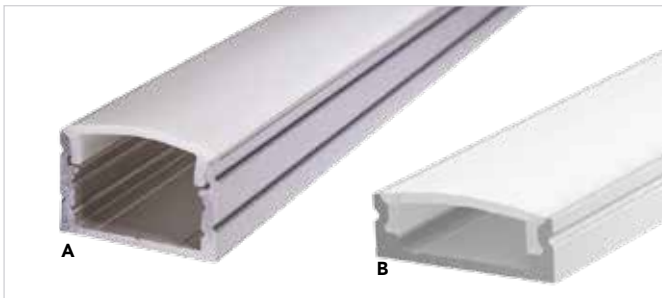

- Allow for design customization like never before
- Profiles are available in both surface mounted or recessed applications
- Sold in 8' (2.44 m) lengths and include opal lens

SURFACE MOUNTED PROFILES