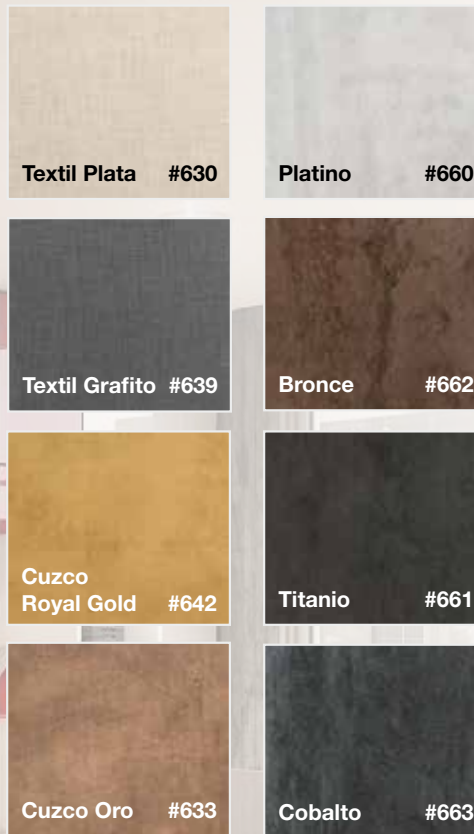

Edgebanding also available

You can choose from different types of edgebanding to match your panels.

ABS Solid Color, 1 mm thick

Acrylic 3D 2-Tone, 1 mm thick

Complementary products

Visit our website for the complementary product codes.

Abstract Patterns

Textil Plata (630)	N746303057490
Textil Grafito (639)	N746393057490
Cuzco Royal Gold (642)	N746423057490
Cuzco Oro (633)	N746333057490
Platino (660)	N746603057490
Bronce (662)	N746623057490
Titanio (661)	N746613057490
Cobalto (663)	N746633057490

Wood Grain Patterns

Olivo (618)	N746183057490
Olmo (634)	N746343057490
Guayana (617)	N746173057490
Roble Frapé (627)	N746273057490RF
Euroline 03 (623)	N746233057490

Brillanté

High-gloss quality product in a wide range of stylish colors and patterns

Solid Colors

Abstract Patterns

Wood Grain Patterns

UNITED STATES | Tel.: 1 800 619-5446 | Fax: 1 800 876-7454

CONNECTICUT
Hartford

GEORGIA
Atlanta
Savannah

MAINE
Portland

NEW JERSEY
Lincoln Park