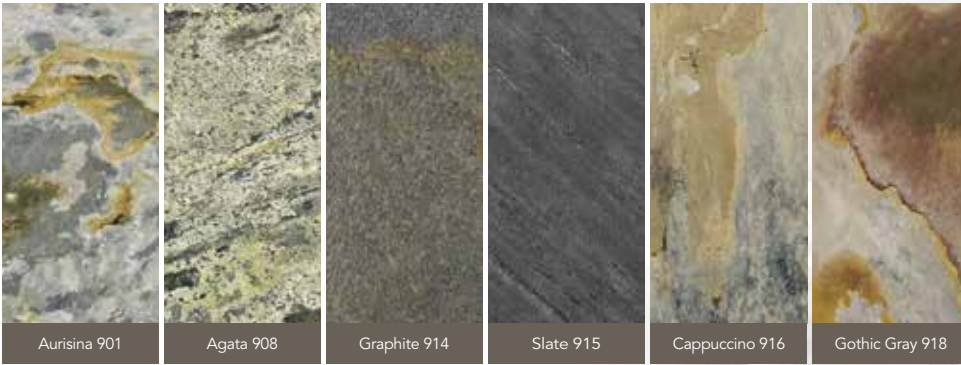

facestone[®] Authentic natural stone sheets

Sheets made of clay and volcanic ash sedimentary rock

Advantages

- Surfaces specially treated to be highly resistant to stains and humidity
- Light and flexible
- Heat resistant
- UV rays and discoloration resistant
- Easy to work with, can be cut with standard wood-cutting power tools
- 48" x 96" (1219 x 2438 mm) sheets