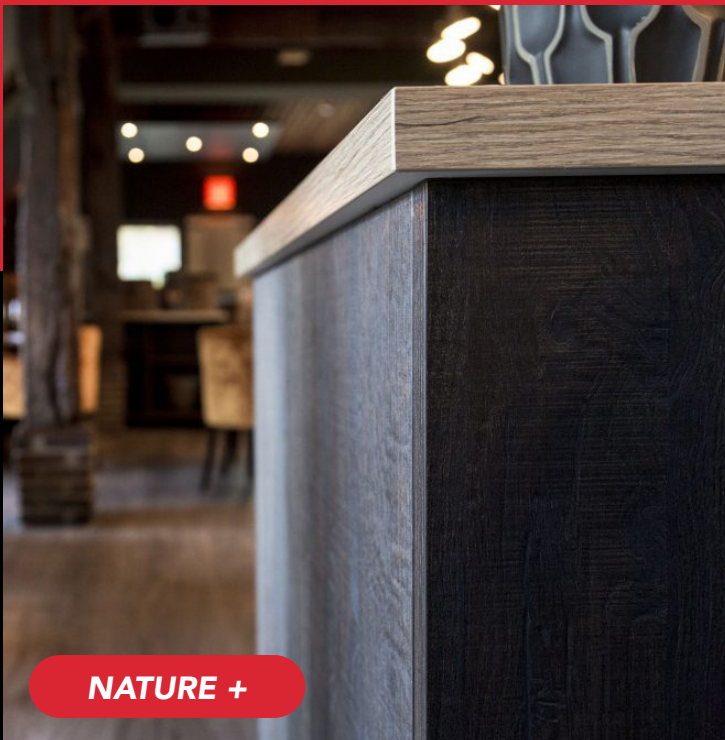

SURFACE BEAUTY

DECORATIVE AND FUNCTIONAL
PANELS AND COUNTERTOPS
FROM RICHELIEU

Richelieu will showcase the transformative power of decorative panels and cabinet doors at IWF 2024 so that woodworkers can see for themselves how these products can enhance their next project. As a market leader in sourcing a wide selection of innovative, high-tech panels that are also beautiful, Richelieu can help you add that special touch to your surfaces – from furniture, cabinets, cabinet doors, and more.

Richelieu offers a wide range of panel finishes from super matte to high-gloss with different textured decorative surfaces that come in a variety of colors to complement your designs.

For example, the **NATURE +** is a premium thermos-structured panel, engineered in Italy, that adds character and style to a space through the richness of its texture and colors, offering both a tactile and visual aesthetic.