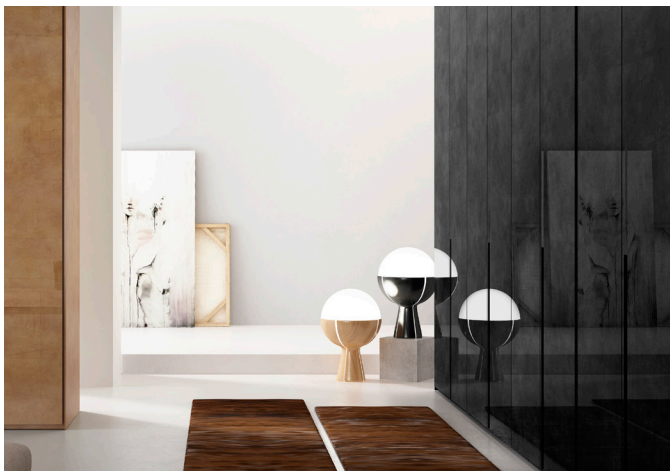

TIMELESS DESIGN
TRENDS

Look smart inside and out

You've designed the perfect closet on the inside, but what about the outside? How does the closet look with the doors closed? You want your closet exterior to look just as good as all the amazing organizational and storage solutions inside. In fact, the right decorative panel in a room is transformative, elevating a closet door to a bold design statement. Richelieu carries a wide range of innovative panels and matching doors for creating stunning closet enclosures, from high-pressure laminates with great durability to Euro-style panels for the utmost elegance.

Texture and Character.

Nature Plus is a premium thermos-structured panel, engineered in Italy, which remarkably replicates natural wood grains, stone surfaces or more abstract patterns. Brillanté is Richelieu's premium antibacterial panel when cleanliness is a priority. Zenit and AGT offer super-matte or high-gloss finishes to create that modern, European look, while Synchron adds texture and character in a range of natural and patterned finishes. All lines are available in a multitude of finishes and colors to enhance any closet design and décor.