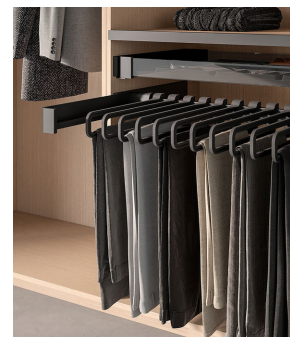

NEW COLLECTION

Closet 4.0: Conero

Calling Conero a closet system is selling it short. With its comprehensive offer of stylish components for transforming a closet into an elegant, private dressing room, Conero is simply breathtaking. Its tempered glass and advanced-design accessories make clothes and closet contents more visible while optimizing space. The functional pull-outs with rounded corners are on-trend thanks to their soft-edged styling. The extensive range of fittings – from high-tech wardrobe lifts to shoe rails, tie racks, and specialized accessories – lets you customize Conero for any size space, to stunning effect.