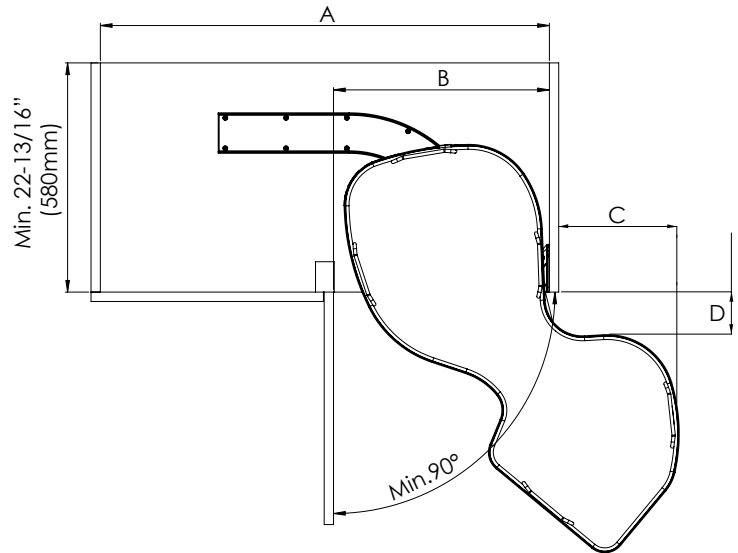

NOTE: ** Insert "MP" for Maple Shelf or "GR" for Gray Shelf

Single Blind Corner for Right Door/Blind Left Cabinets						
PRODUCT	DESCRIPTION	DIMS	MCO	CAB	Maple	Gray
5371-15-**-R	Single for 15" Cabinet Opening	33" (838 mm) W x 21-7/8" (556 mm) D x 6-1/2" (165 mm) H	15" (381 mm)	BC42	$263.05	$257.95
5371-18-**-R	Single for 18" Cabinet Opening	37-5/8" (956 mm) W x 21-9/16" (548 mm) D x 6-1/2" (165 mm) H	18" (457 mm)	BC45	$270.00	$265.05
5371-21-**-R	Single for 21" Cabinet Opening	39" (991 mm) W x 21-3/4" (553 mm) D x 6-1/2" (165 mm) H	21" (533 mm)	BC48	$271.45	$266.35
Single Blind Corner for Left Door/Blind Right Cabinets						
5371-15-**-L	Single for 15" Cabinet Opening	33" (838 mm) W x 21-7/8" (556 mm) D x 6-1/2" (165 mm) H	15" (381 mm)	BC42	$263.05	$257.95
5371-18-**-L	Single for 18" Cabinet Opening	37-5/8" (956 mm) W x 21-9/16" (548 mm) D x 6-1/2" (165 mm) H	18" (457 mm)	BC45	$270.00	$265.05
5371-21-**-L	Single for 21" Cabinet Opening	39" (991 mm) W x 21-3/4" (553 mm) D x 6-1/2" (165 mm) H	21" (533 mm)	BC48	$271.45	$266.35
Double Blind Corner for Right Door/Blind Left Cabinets						
5372-15-**-R	Double for 15" Cabinet Opening	33" (838 mm) W x 21-7/8" (556 mm) D x 24-1/2" (622 mm) H	15" (381 mm)	BC42	$671.50	$661.20
5372-18-**-R	Double for 18" Cabinet Opening	37-5/8" (956 mm) W x 21-9/16" (548 mm) D x 24-1/2" (622 mm) H	18" (457 mm)	BC45	$685.55	$675.40
5372-21-**-R	Double for 21" Cabinet Opening	39" (991 mm) W x 21-3/4" (553 mm) D x 24-1/2" (622 mm) H	21" (533 mm)	BC48	$688.30	$678.30
Double Blind Corner for Left Door/Blind Right Cabinets						
5372-15-**-L	Double for 15" Cabinet Opening	33" (838 mm) W x 21-7/8" (556 mm) D x 24-1/2" (622 mm) H	15" (381 mm)	BC42	$671.50	$661.20
5372-18-**-L	Double for 18" Cabinet Opening	37-5/8" (956 mm) W x 21-9/16" (548 mm) D x 24-1/2" (622 mm) H	18" (457 mm)	BC45	$685.55	$675.40
5372-21-**-L	Double for 21" Cabinet Opening	39" (991 mm) W x 21-3/4" (553 mm) D x 24-1/2" (622 mm) H	21" (533 mm)	BC48	$688.30	$678.30
Soft-Close Kit						
5371-SC-KIT-1	Soft-Close Kit for Single Shelf					$63.80
5372-SC-KIT-2	Soft-Close Kit for Double Shelves					$129.80