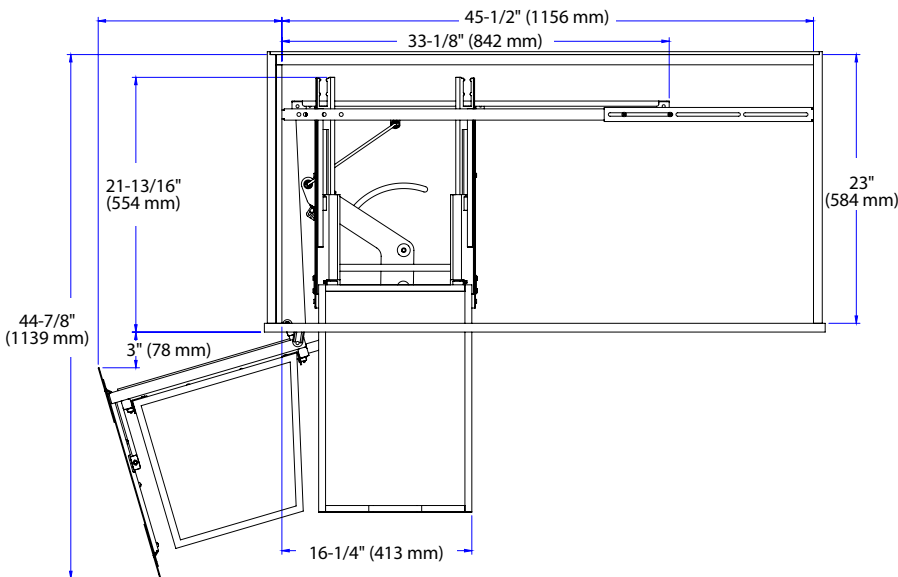

MINIMUM CABINET HEIGHT
27" (686 mm)

Walnut Two-Tier Blind Corner Optimizer w/ Soft-Close

PRODUCT	DESCRIPTION	DIMS	MCO	CAB	FINISH	SLP
499-18-RWN	Right Door Mount for Blind Left	33-3/16" (842 mm) W x 21-13/16" (554 mm) D x 26" (660 mm) H	18" (457 mm)	FHBC45	Walnut	$1,718.25
499-18-LWN	Left Door Mount for Blind Right	33-3/16" (842 mm) W x 21-13/16" (554 mm) D x 26" (660 mm) H	18" (457 mm)	FHBC45	Walnut	$1,718.25