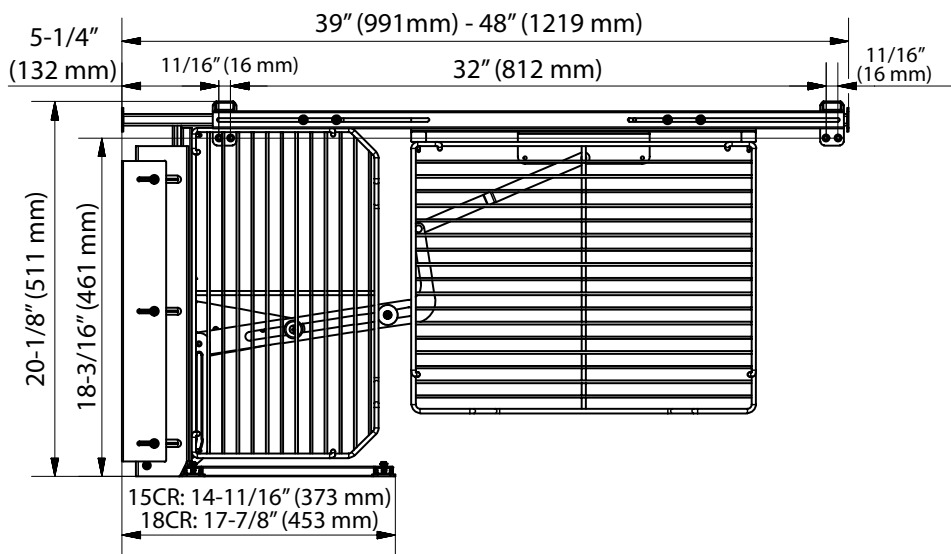

5707-15CR
Wire Bottom Two-tier
Blind Corner Optimizer
(15" version shown)

For video visit:
rev-a-shelf.com/videos

MINIMUM CABINET HEIGHT

20-1/2" (521 mm)

Wire Bottom Two-Tier Blind Corner Organizer w/ Soft-Close