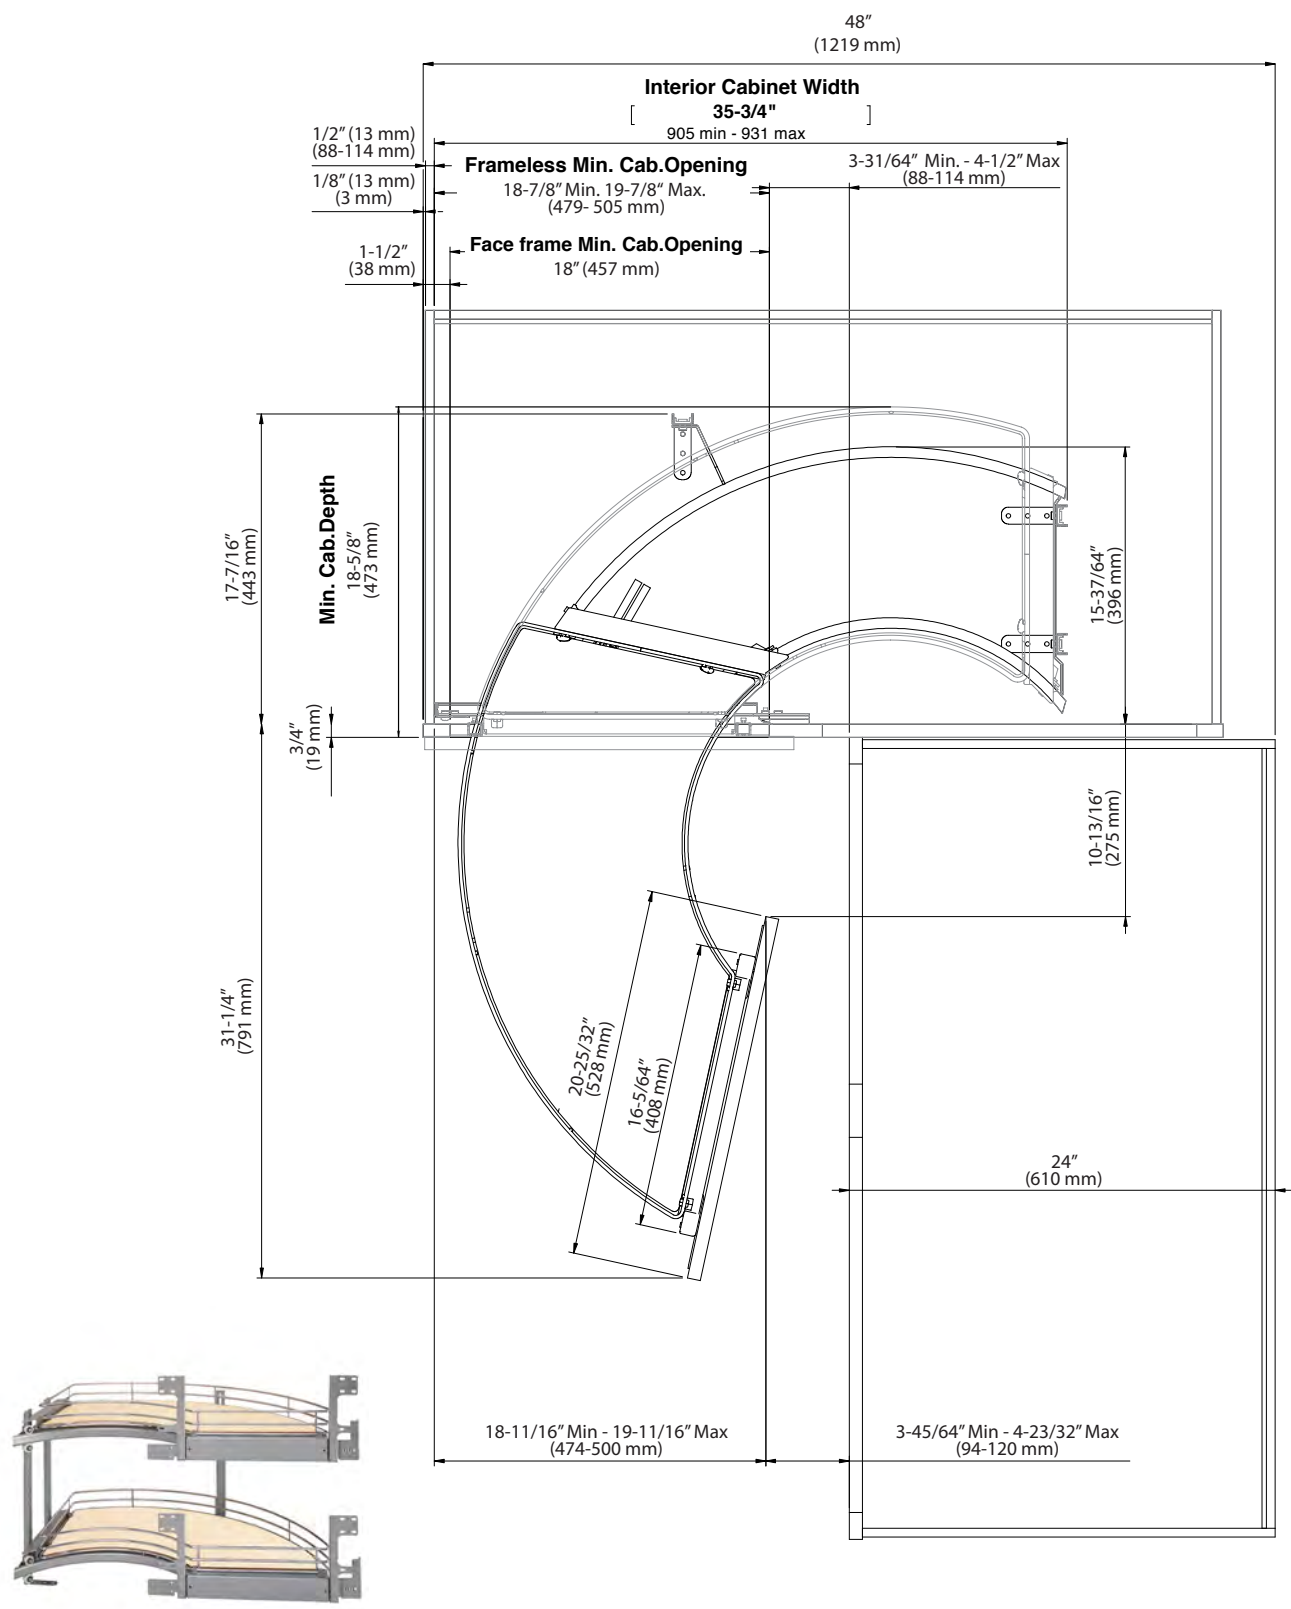

582-18-RMP
Two-Tier Blind Corner Organizer
(Right Door for Blind Left Corner Cabinet Shown)

PRODUCT #	SURFACE AREA
582-18*	361 sq. in.

MINIMUM CABINET HEIGHT
22" (559 mm)

* 18-7/8" to 19-7/8" FULL ACCESS cabinet opening

Two-Tier Blind Corner						
PRODUCT	DESCRIPTION	DIMS	MCO	CAB	FINISH	SLP
582-18-RMP	Right Door Mount for Blind Left Corner Cabinet	See Drawing Above	18" (457 mm)	BC45	Maple/Chrome	$980.05
582-18-LMP	Left Door Mount for Blind Right Corner Cabinet	See Drawing Above	18" (457 mm)	BC45	Maple/Chrome	$980.05