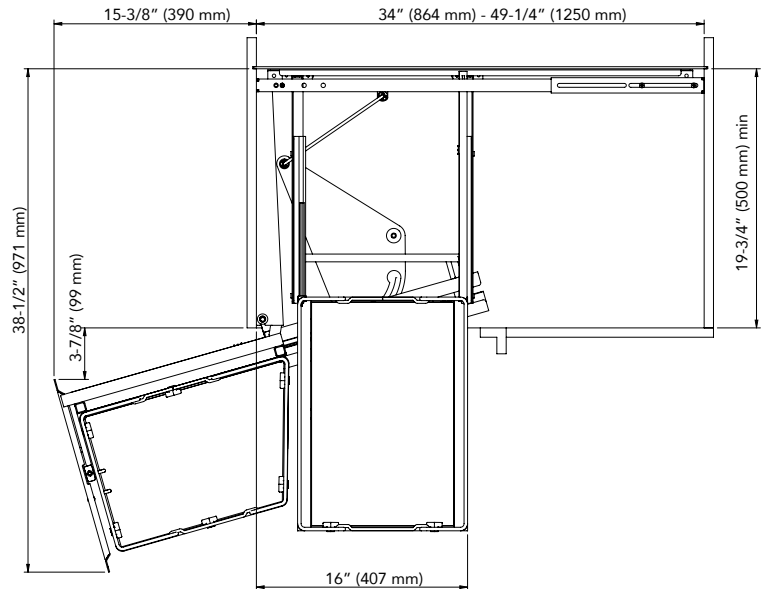

MINIMUM CABINET HEIGHT

26-5/8" (676 mm)

PRODUCT # SURFACE AREA

599-18-L/RMP 726 sq. in.

Solid Bottom Two-Tier Blind Corner Optimizer w/ Soft-Close

PRODUCT	DESCRIPTION	DIMS	MCO	CAB	FINISH	SLP
599-18-LMP	Left Door Mount for Blind Right Corner Cabinet	See Drawings Above	18" (457 mm)	FHBC45	Maple/Chrome	$1,521.20
599-18-RMP	Right Door Mount for Blind Left Corner Cabinet	See Drawings Above	18" (457 mm)	FHBC45	Maple/Chrome	$1,521.20