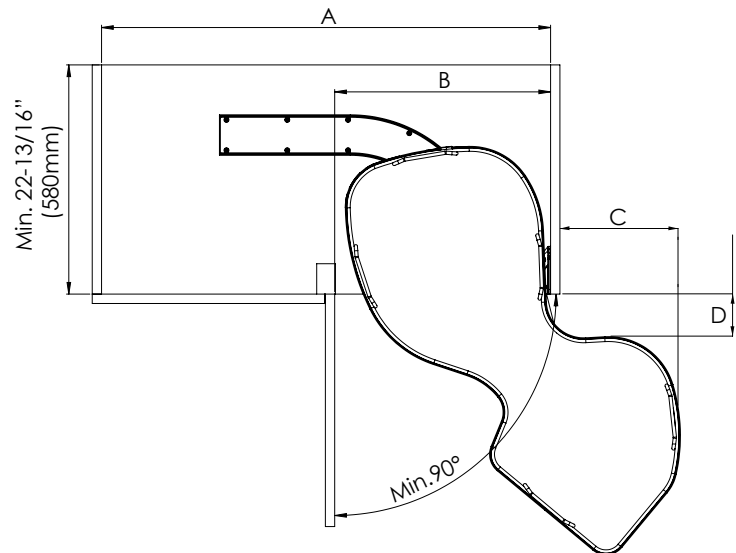

Featuring Orion gray flat wire with
textured linen solid bottom

Single Blind Corner for Right Door/Blind Left Cabinets

PRODUCT	DESCRIPTION	DIMS	MCO	CAB	FINISH	SLP
5371-15-FOG-R	Single for 15" Cabinet Opening	33" (838 mm) W x 21-7/8" (556 mm) D x 6-1/2" (165 mm) H	15" (381 mm)	BC42	Orion Gray	$292.75
5371-18-FOG-R	Single for 18" Cabinet Opening	37-5/8" (956 mm) W x 21-9/16" (548 mm) D x 6-1/2" (165 mm) H	18" (457 mm)	BC45	Orion Gray	$299.70
5371-21-FOG-R	Single for 21" Cabinet Opening	39" (991 mm) W x 21-3/4" (553 mm) D x 6-1/2" (165 mm) H	21" (533 mm)	BC48	Orion Gray	$301.75

Single Blind Corner for Left Door/Blind Right Cabinets

5371-15-FOG-L	Single for 15" Cabinet Opening	33" (838 mm) W x 21-7/8" (556 mm) D x 6-1/2" (165 mm) H	15" (381 mm)	BC42	Orion Gray	$292.75
5371-18-FOG-L	Single for 18" Cabinet Opening	37-5/8" (956 mm) W x 21-9/16" (548 mm) D x 6-1/2" (165 mm) H	18" (457 mm)	BC45	Orion Gray	$299.70
5371-21-FOG-L	Single for 21" Cabinet Opening	39" (991 mm) W x 21-3/4" (553 mm) D x 6-1/2" (165 mm) H	21" (533 mm)	BC48	Orion Gray	$301.75

Double Blind Corner for Right Door/Blind Left Cabinets

5372-15-FOG-R	Double for 15" Cabinet Opening	33" (838 mm) W x 21-7/8" (556 mm) D x 24-1/2" (622 mm) H	15" (381 mm)	BC42	Orion Gray	$699.35
5372-18-FOG-R	Double for 18" Cabinet Opening	37-5/8" (956 mm) W x 21-9/16" (548 mm) D x 24-1/2" (622 mm) H	18" (457 mm)	BC45	Orion Gray	$714.55
5372-21-FOG-R	Double for 21" Cabinet Opening	39" (991 mm) W x 21-3/4" (553 mm) D x 24-1/2" (622 mm) H	21" (533 mm)	BC48	Orion Gray	$719.20

Double Blind Corner for Left Door/Blind Right Cabinets

5372-15-FOG-L	Double for 15" Cabinet Opening	33" (838 mm) W x 21-7/8" (556 mm) D x 24-1/2" (622 mm) H	15" (381 mm)	BC42	Orion Gray	$699.35
5372-18-FOG-L	Double for 18" Cabinet Opening	37-5/8" (956 mm) W x 21-9/16" (548 mm) D x 24-1/2" (622 mm) H	18" (457 mm)	BC45	Orion Gray	$714.55
5372-21-FOG-L	Double for 21" Cabinet Opening	39" (991 mm) W x 21-3/4" (553 mm) D x 24-1/2" (622 mm) H	21" (533 mm)	BC48	Orion Gray	$719.20

Soft-Close Kit

5371-SC-KIT-1	Soft-Close Kit for Single Shelf					$63.80
5372-SC-KIT-2	Soft-Close Kit for Double Shelves					$129.80