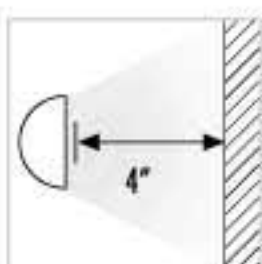

New York City Department of Buildings

Necessary hole diameter for recessed spotlight

Maximum bulb wattage which can be used in a particular halogen spotlight

Maximum bulb wattage for MR 11 and MR 16 bulbs which can be used in a particular halogen spotlight

Beam angle

Minimum clearance to combustible materials in front of a spotlight