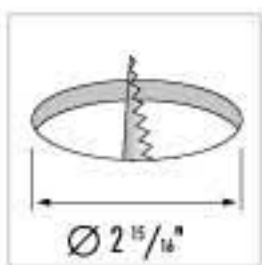

New York City Department of Buildings

Necessary hole diameter for recessed spotlight

Maximum bulb wattage which can be used in a particular halogen spotlight

Maximum bulb wattage for MR 11 and MR 16 bulbs which can be used in a particular halogen spotlight