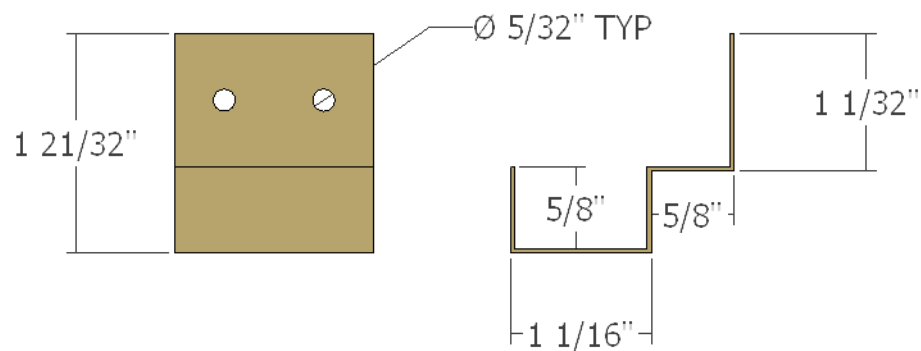

4x PER BAG

DIMENSIONS: 5/8"

WS040060 // Wall mount bracket

WS04