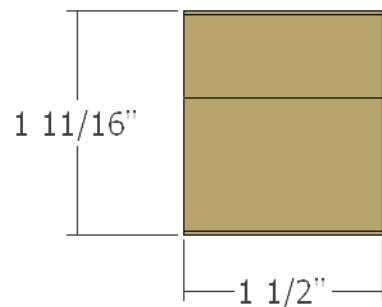

4x PER BAG

DIMENSIONS: 5/8"

WS040060 // Wall mount bracket

WS04