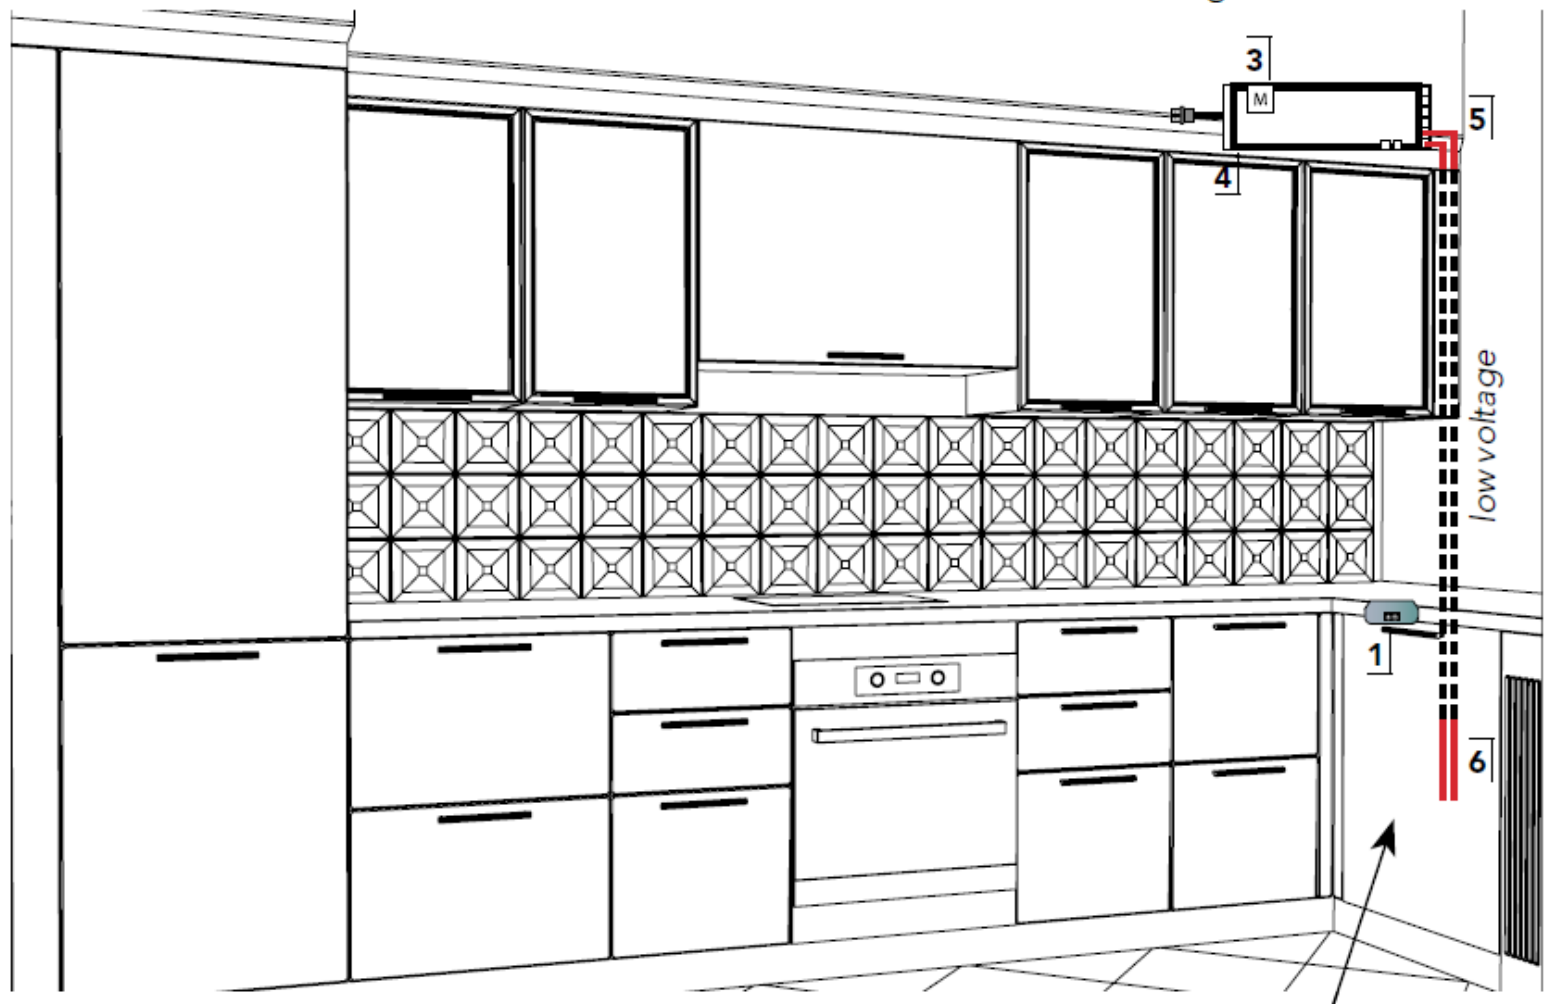

34 1/2" height base cabinets

1. IR Sensor, 1650703010.
2. FlexyLED SEH4, 13002410122040.
3. Control module (CM2-XD), 1650301.
4. X-Driver power supply, XDRIVER2430.
5. Extension male connector, 24064562.
6. Extension female connector, 24066562.