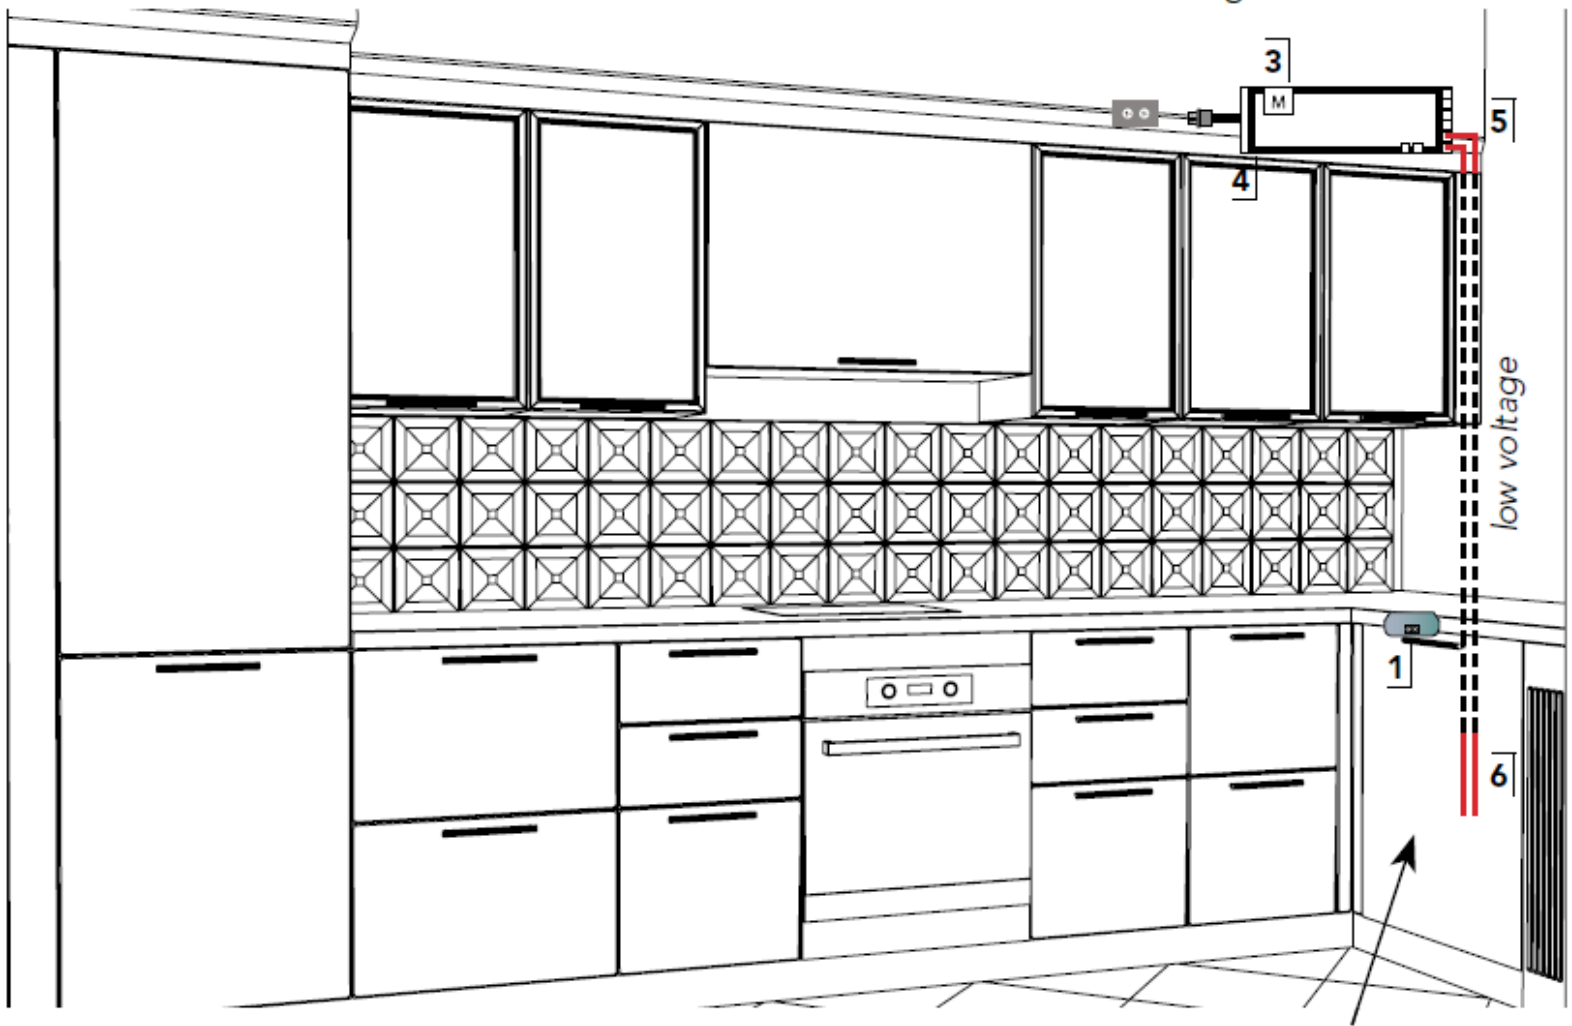

34 1/2" height base cabinets

1. IR Sensor, 1650703010.
2. Apex profile, 3055379 and FlexyLED HE6 PW, 16612439.
3. Control module (CM2-XD), 1650301.
4. X-Driver power supply, XDRIVER2430.
5. Extension male connector, 24064562.
6. Extension female connector, 24066562.