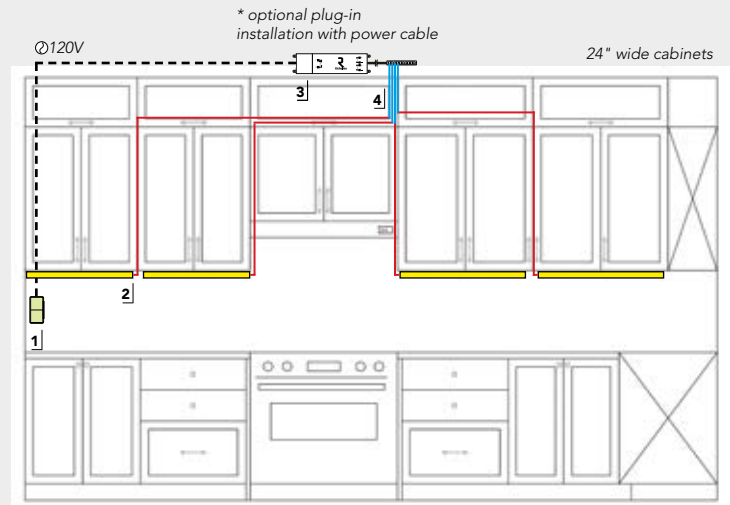

1. Decora dimmer, 109D00101.
2. Apex profile, 3055379 and FlexyLED HE6 PW, 16612419.
3. Power supply, DH2424.
4. Extension cable, 247901562.

----- 120V wire supplied by others