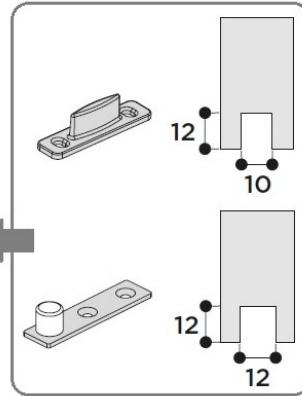

# RO 82

\*\*\* recommend / recommander / recomendar \*\*\*  
700 mm (27 1/2 in/po) doors / porte / puerta > 80 kg (176 lbs)