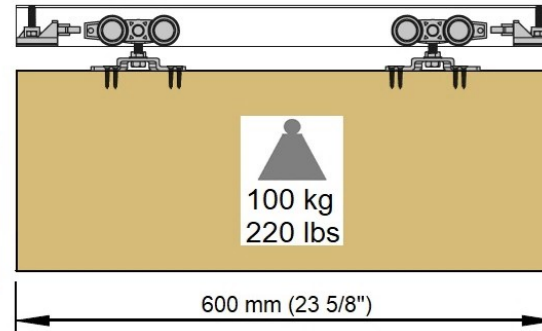

# RO 82

\*\*\* recommend / recommander / recomendar \*\*\*  
700 mm (27 1/2 in/po) doors / porte / puerta > 80 kg (176 lbs)