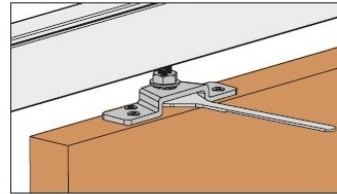

# RO 82

\*\*\* recommend / recommander / recomendar \*\*\*  
700 mm (27 1/2 in/po) doors / porte / puerta > 80 kg (176 lbs)