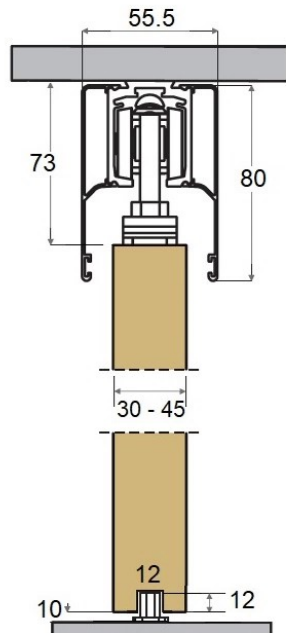

# RO 82

\*\*\* recommend / recommander / recomendar \*\*\*  
700 mm (27 1/2 in/po) doors / porte / puerta > 80 kg (176 lbs)