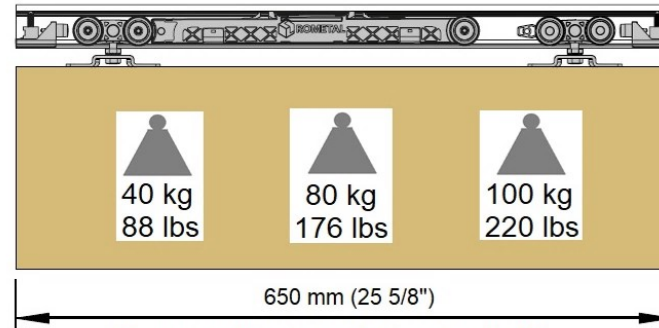

# RO 82

\*\*\* recommend / recommander / recomendar \*\*\*  
700 mm (27 1/2 in/po) doors / porte / puerta > 80 kg (176 lbs)