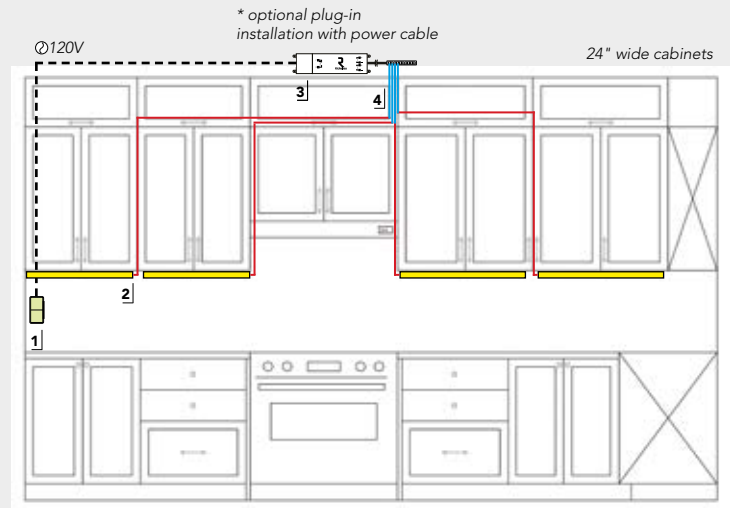

UNDER CABINET LIGHTING

APEX RECESSED PROFILE

Control: Decora Bluetooth Wall Dimmer

POWER SUPPLY INSTALLATION: PLUG-IN OR HARDWIRE

- Apex profile, available in two lengths: 78 3/4" (2 m) L and 118 1/8" (3 m) L, can be cut easily with a miter saw.
- Apex profile dimensions: 3/8" (9 mm) W x 7/16" (10.5 mm) H.
- FlexyLED HE6 PW is a LED strip with 280 LED/m on a circuit 1/4" (6 mm) W.
- FlexyLED HE6 PW available in fixed lengths (trimmable): 19 11/16" (500 mm), 39 3/8" (1000 mm), 59 1/16" (1500 mm), 78 3/4" (2000 mm), 98 7/16" (3000 mm).
- Kits recommended for a 96" counter.
- 78" power cable is pre-wired to the FlexyLED HE6 PW.
- Extension cables are available in 20", 40" and 78".
- Recommended to only go a distance of 24-ft from the light to the power supply.
- Power supply features optional plug-in installation with detachable power cable.*

LED

POWER SUPPLY

CONTROL

Decora bluetooth wall dimmer

Face plate finishes, included

INSTALLATION LAYOUT

Product installation must be done in accordance with local electrical codes, please confirm with an electrician or inspection office.