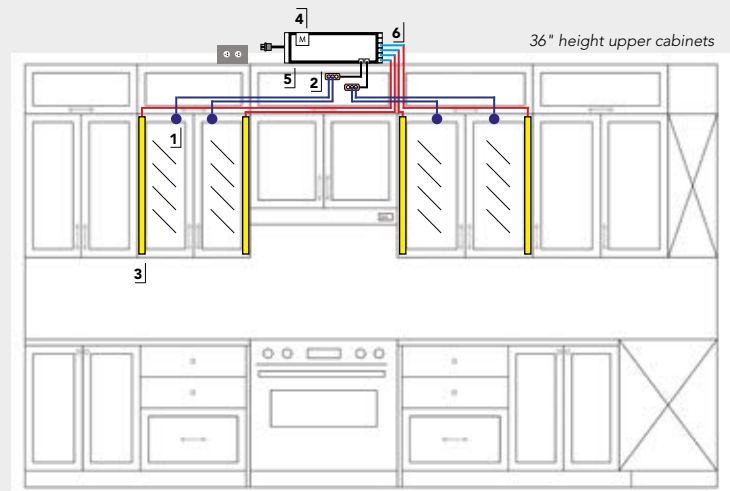

INSTALLATION LAYOUT

Product installation must be done in accordance with local electrical codes, please confirm with an electrician or inspection office.

1. IR sensor, 1650303900.
2. DXD3-IR distributor for IR-XD3, 1650801.
3. Apex profile, 3055379 and FlexyLED HE6 PW, 16612439.
4. Control module (CM2-XD), 1650301.
5. X-Driver power supply, XDRIVER2460.
6. Extension cable, 247901562.