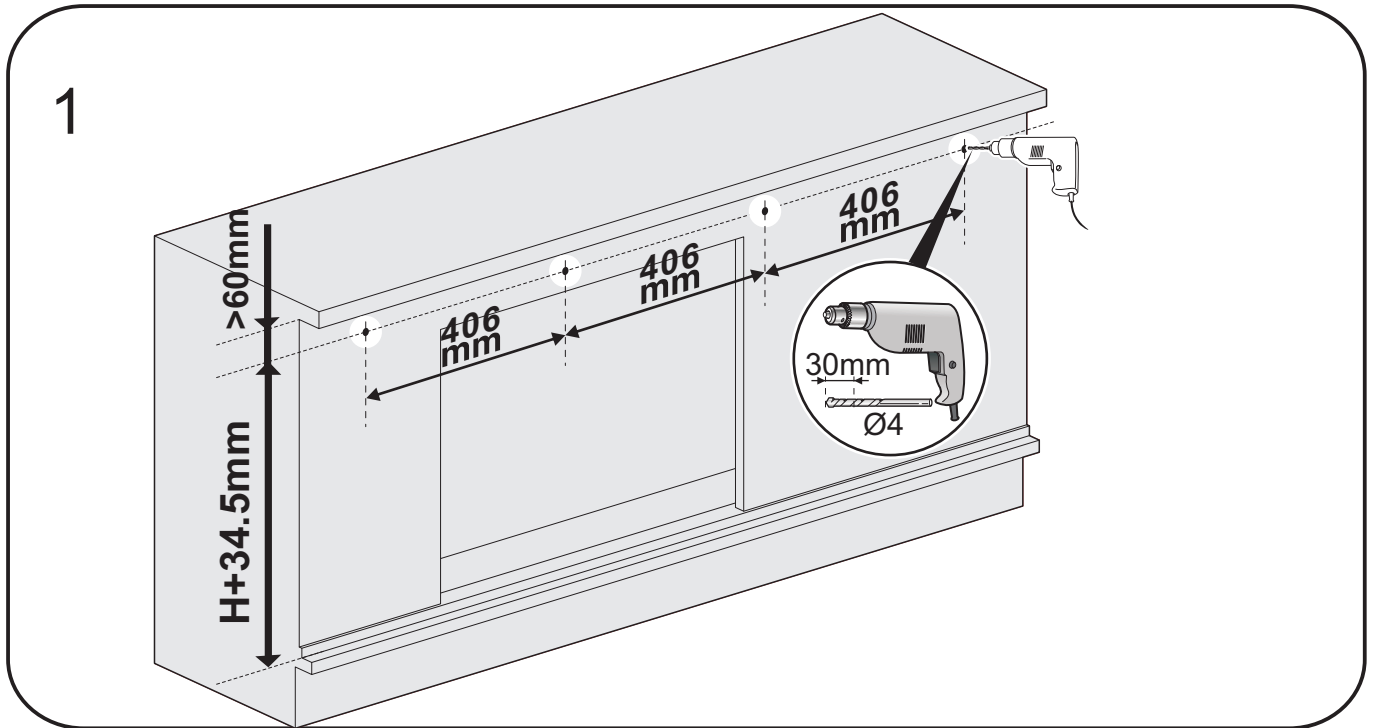

Installation

Installation

(x1)

(x1)

(x2)

M6x40(x4)

(x2)

2mm(x1)

1

2

Bolts for 25-30mm door

3

4

5