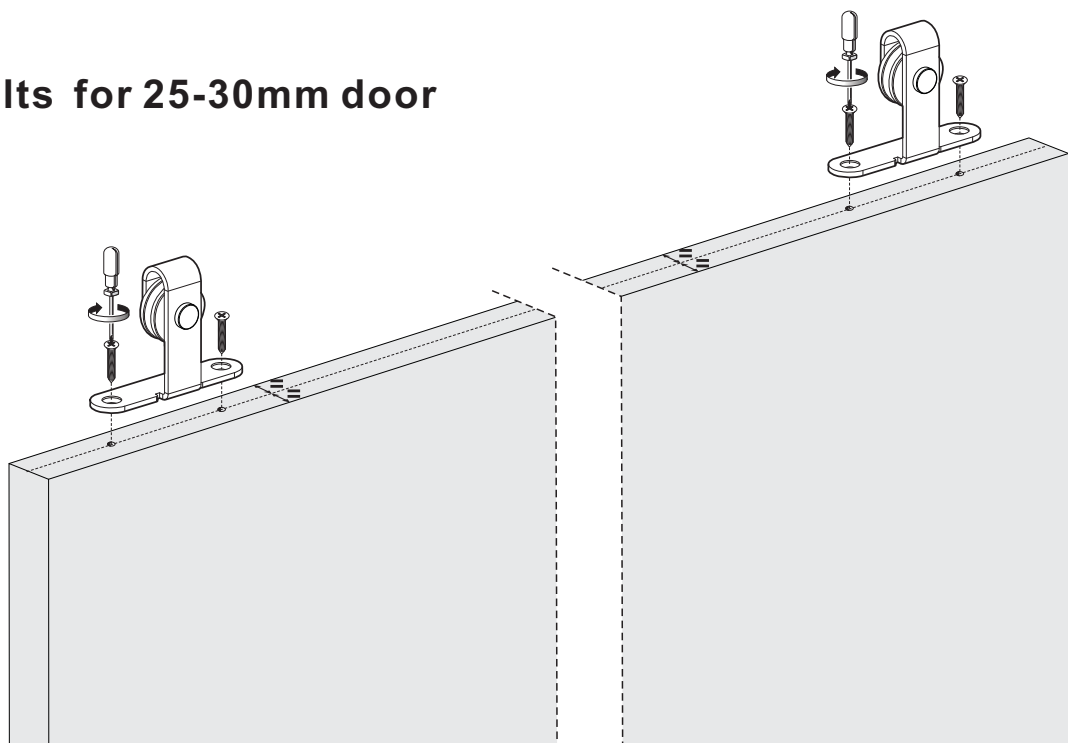

Installation

Installation

(x1)

(x1)

(x2)

M6x40(x4)

(x2)

2mm(x1)

1

2

Bolts for 25-30mm door

3

4

5