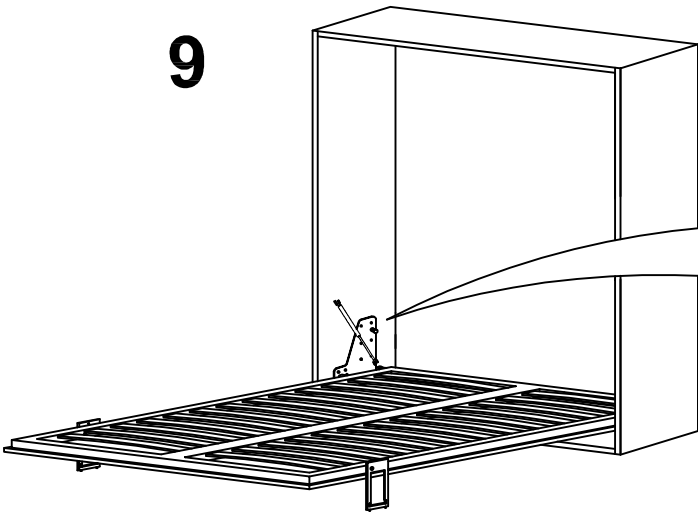

9

10

11

14

SAC DE VIS

SCREWS
BAG
2
AP1003

CORRECT ADJUSTMENT

- 1 OPEN THE BED
- 2 PUT THE FEET PARALLEL TO THE FLOOR
- 3 SET THE SCREW (X)