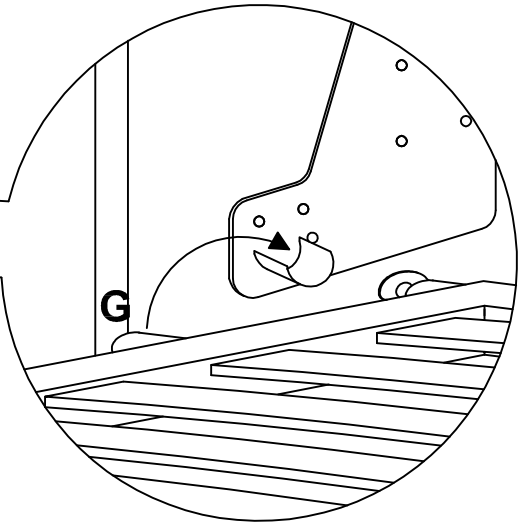

9

10

11

14

SAC DE VIS

SCREWS
BAG
2
AP1003

CORRECT ADJUSTMENT

- 1 OPEN THE BED
- 2 PUT THE FEET PARALLEL TO THE FLOOR
- 3 SET THE SCREW (X)