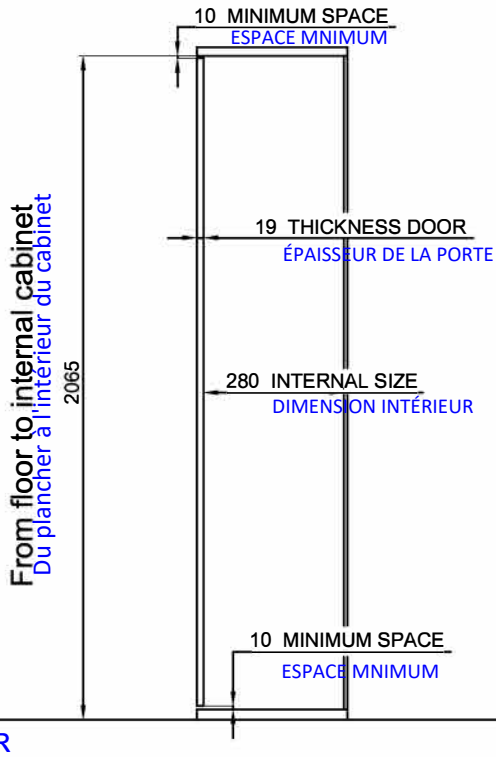

HOLES AND DIMENSIONS OF FRONT PANEL

TROUS ET DIMENSIONS DU PANNEAU AVANT

SIDE VIEW / VUE DE CÔTÉ

FRONT PANEL DIMENSION

As the thickness of base of cabinet can be from 19mm to 60mm, YOU NEED TO DETERMINATE the door dimension as follow:

2065 minus 10, minus 10 (minimum space) minus thickness of your cabinet base

DIMENSION DU PANNEAU AVANT

Comme l'épaisseur de la base du cabinet peut varier de 19 mm à 60 mm, VOUS DEVEZ DÉTERMINER la dimension de la porte comme suit:

2065 moins 10, moins 10 (espace minimum) moins l'épaisseur de la base de votre cabinet