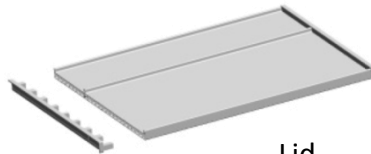

If you look for an homogeneous appearance of the interior of your cabinets, 1to5 is the solution!  
Change your drawer into a wastebin!

**Product features**

- ✓ Available for **450 mm (17-3/4") external width cabinets**
- ✓ **Wide selection of bins**
- ✓ **To be installed with Blum Tandembox or Intivo 500 mm (19-11/16")**
- ✓ Frame available for 16mm (5/8") or 19mm (3/4") side gable thickness
- ✓ **Comes with a overall lid but individual lids can be ordered as well . See the selection of innovative lids, more function than ever.**
- ✓ **Some individual lids offer even more function like the dust and pan lid (#5006100)**

**One2Five**

System is composed of a frame to be installed inside a double wall drawer and several bins that fit into the frame to have a complete solution. Select the right frame and choose the bins depending on your needs.

#5206100 and #5209100  
Each code consists of 1 hanging frame and 1 overall lid

**Lid**  
(mounted side to side)

**Hanging frame**  
(inserted in Blum drawer)

**1) Choose your frame**

- 5206100** - side gable thickness 16 mm (5/8")
- 5209100** - side gable thickness 19 mm (3/4")