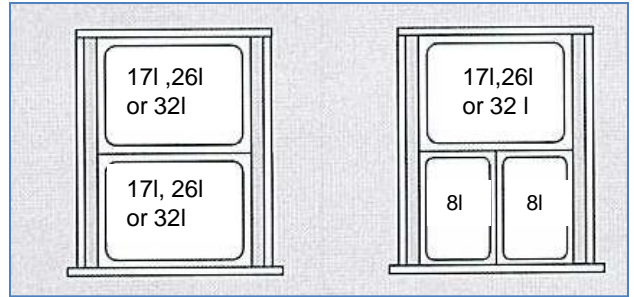

2) Choose your bin