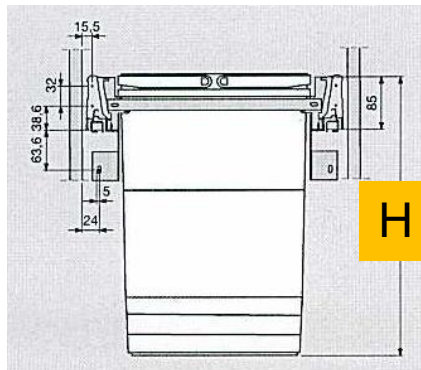

#5206100 and #5209100  
Each code consists of 1 hanging frame and 1 overall lid

**Lid**  
(mounted side to side)

**Hanging frame**  
(inserted in Blum drawer)

**1) Choose your frame**

- 5206100** - side gable thickness 16 mm (5/8")
- 5209100** - side gable thickness 19 mm (3/4")

Codes	Description	Internal width
<b>5206100</b>	SET 1TO5 450MM GREY FOR CABINET WITH 16MM (5/8") SIDE GABLE THICKNESS	418 mm (16-1/2 ")
<b>5209100</b>	SET 1TO5 450MM GREY FOR CABINET WITH 19MM (3/4") SIDE GABLE THICKNESS	412 mm (16-1/4 ")

### 2) Choose your bin

Capacity	Code	H
8l	5150100	310mm ( 12 ¼" )
17l	5160100	310mm ( 12 ¼" )
26l	5258100	450mm ( 17 ¾" )
32l	5259100	560mm ( 22 1/8" )