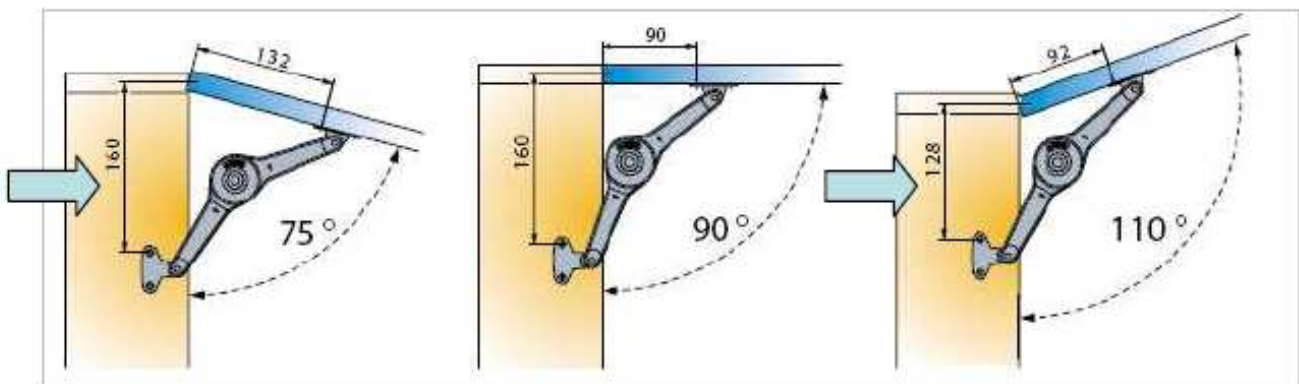

Advantages & benefits

- -Integrated damping mechanism
- -Effortless opening even for very heavy doors
- -Easy click installation into fixation brackets
- -Innovative design