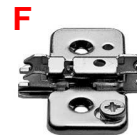

Technical product information

Top hinges are not included, it is necessary to order them separately

367521106, 367531106 or 367541106 (sold by unit)

367511106, fixing bracket for wood door (sold by unit)

367510106, fixing bracket for cabinet interior (sold by unit)

367511206, fixing bracket for aluminium frame (sold by unit)

75T155180, clip hinge 107° (2 per door)

173H710180, mounting plate for 75T155180 (2 per cabinet)