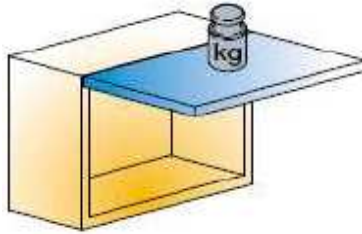

Technical product information

It is essential to include the weight of the handle to the total weight of the door

Product #	Door Height	Door Weight
367521106	$H \leq 1000\text{mm}$	$W \leq 27,3 \text{ kg}$
367531106		
367541106		

B 367521106 - Maxi lift-up Beige, **C** 367531106 - Maxi lift-up White, **D** 367541106 - Maxi lift-up Black

Opening angle 75°

Model	B	C	D	
300	6.7-13.7	11.9-21.0	15.4-27.3	
400	5.0-10.3	8.9-15.8	11.5-20.5	
500	4.1-8.3	7.2-12.5	9.4-16.2	
600	3.3-7.0	5.9-10.6	7.6-13.7	
700	2.8-5.7	5.0-8.6	6.5-11.4	
800	2.5-5.1	4.4-7.9	5.7-10.4	
900	2.2-4.5	4.0-7.0	5.2-9.1	
1000	2.0-4.1	3.6-6.3	4.6-8.2	kg

Opening angle 90°

Model	B	C	D	
300	5.1-10.2	9.1-15.8	11.9-20.8	
400	3.8-7.6	6.9-11.9	8.9-15.6	
500	3.1-6.1	6.5-9.8	7.2-12.5	
600	2.6-5.1	4.6-7.9	6.0-10.4	
700	2.1-4.2	3.8-6.8	4.9-8.7	
800	1.9-3.9	3.4-5.9	4.4-7.8	
900	1.7-3.4	3.0-5.2	3.9-6.9	
1000	1.5-3.0	2.7-4.7	3.6-6.2	kg

Opening angle 110°

Model	B	C	D	
300	3.9-7.5	6.8-11.6	9.2-15.0	
400	2.9-5.5	5.1-8.7	6.9-11.2	
500	2.4-4.5	4.0-7.1	5.7-9.0	
600	1.9-3.8	3.3-5.9	4.5-7.6	
700	1.7-3.1	2.9-4.8	3.8-6.2	
800	1.4-2.8	2.6-4.3	3.4-5.6	
900	1.3-2.5	2.3-3.8	3.0-5.0	
1000	1.1-2.2	2.0-3.5	2.7-4.5	kg