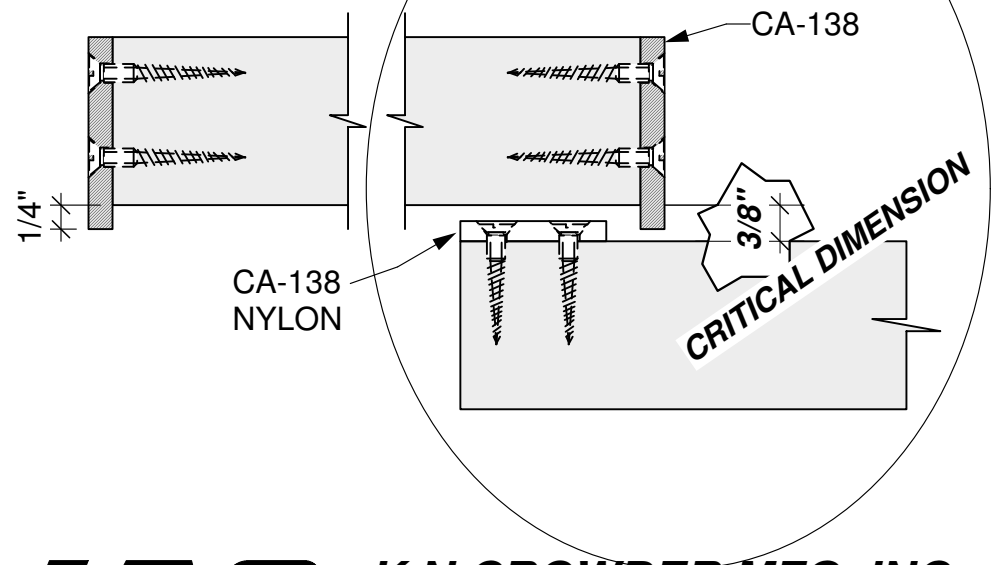

CROWDER TRACK COME-ALONG SYSTEM

FOR BI-PASSING DOOR SYSTEMS

1-3/8" DOORS

MINIMUM DOOR OVERLAP = 1-1/2"

CA-138-3 COME-ALONG SET
INCLUDES: 4 PCS CA-138
2 PCS CA-38

NOTE: BRACKETS MUST BE MOUNTED AT TOP OF DOOR