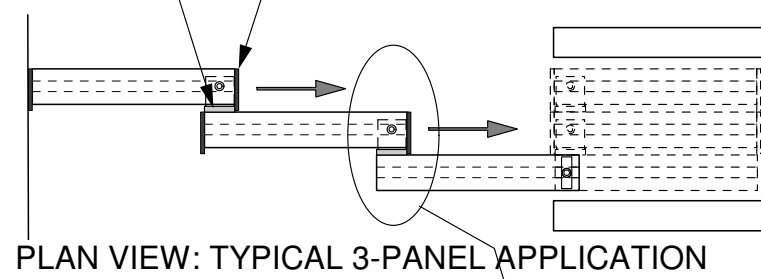

CROWDER TRACK COME-ALONG SYSTEM

FOR BI-PASSING DOOR SYSTEMS

1-3/8" DOORS

MINIMUM DOOR OVERLAP = 1-1/2"

CA-138-3 COME-ALONG SET
INCLUDES: 4 PCS CA-138
2 PCS CA-38

NOTE: BRACKETS MUST BE MOUNTED AT TOP OF DOOR