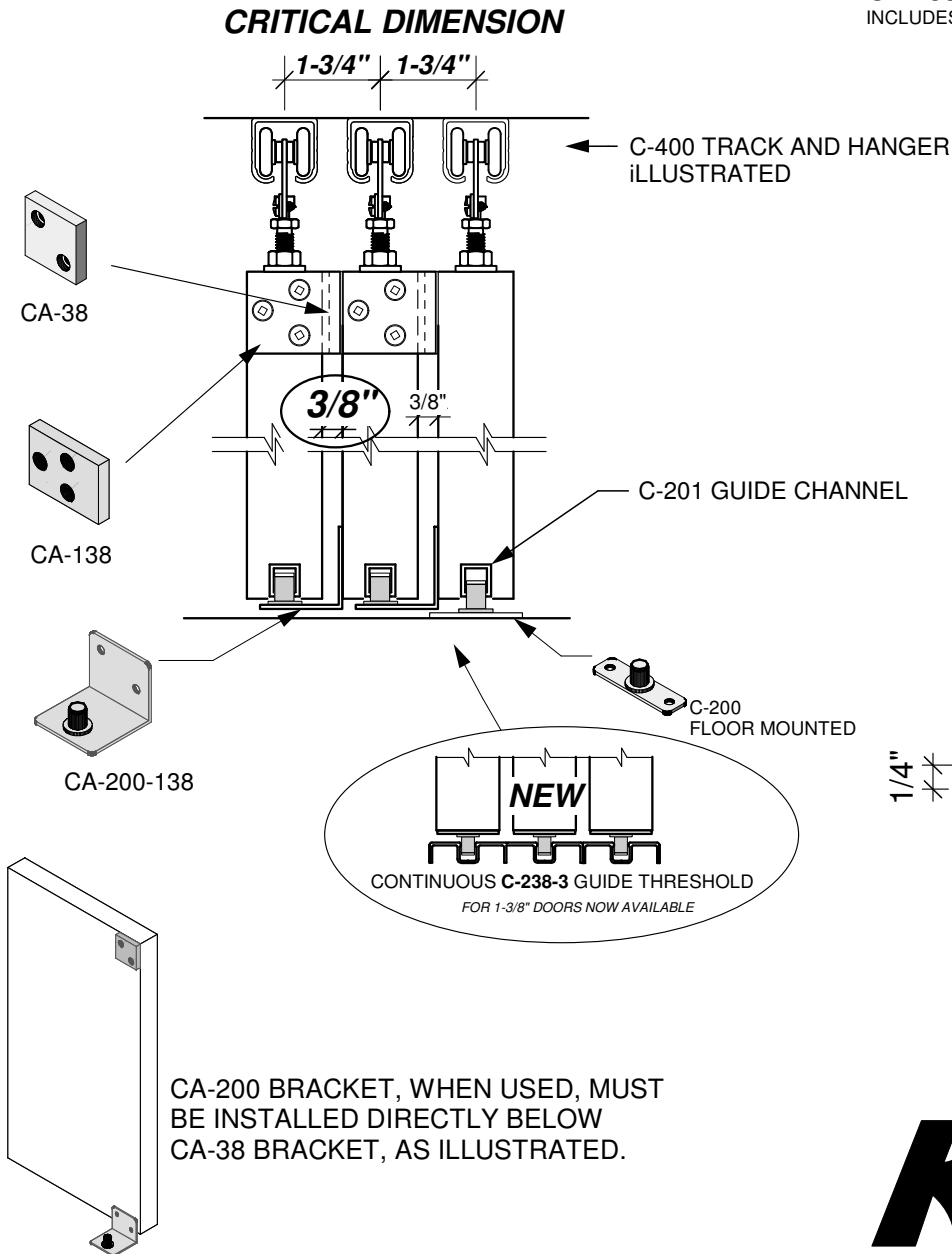

CROWDER TRACK COME-ALONG SYSTEM

FOR BI-PASSING DOOR SYSTEMS

1-3/8" DOORS

MINIMUM DOOR OVERLAP = 1-1/2"

CA-138-3 COME-ALONG SET
INCLUDES: 4 PCS CA-138
2 PCS CA-38

NOTE: BRACKETS MUST BE MOUNTED AT TOP OF DOOR