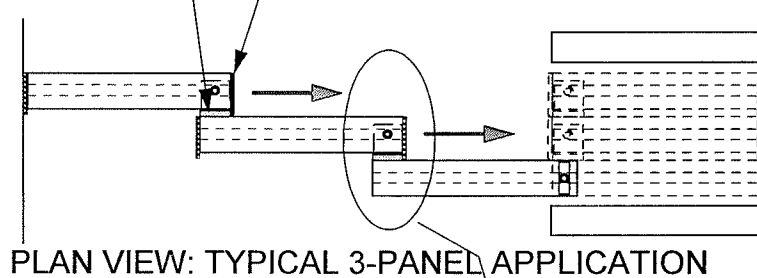

# CROWDER TRACK COME-ALONG SYSTEM

FOR BI-PASSING DOOR SYSTEMS

# 1-3/4" DOORS

MINIMUM DOOR OVERLAP = 1-1/2"

CA-134-3 COME-ALONG SET  
INCLUDES: 4 PCS CA-134  
2 PCS CA-38

**NOTE: BRACKETS MUST BE MOUNTED AT TOP OF DOOR**

**K.N.CROWDER MFG. INC**  
BURLINGTON, ONTARIO  
CANADA [www.kncrowder.com](http://www.kncrowder.com)