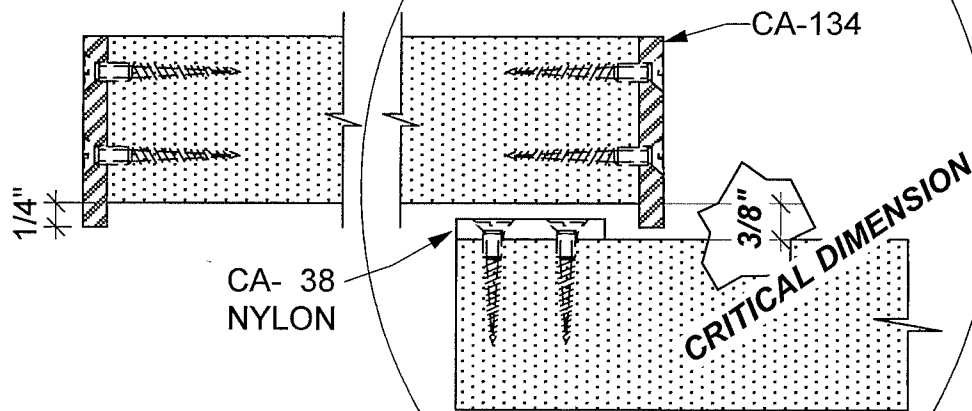

# 1-3/4" DOORS

MINIMUM DOOR OVERLAP = 1-1/2"

CA-134-3 COME-ALONG SET  
INCLUDES: 4 PCS CA-134  
2 PCS CA-38

**NOTE: BRACKETS MUST BE MOUNTED AT TOP OF DOOR**

**K.N.CROWDER MFG. INC**  
BURLINGTON, ONTARIO  
CANADA [www.kncrowder.com](http://www.kncrowder.com)