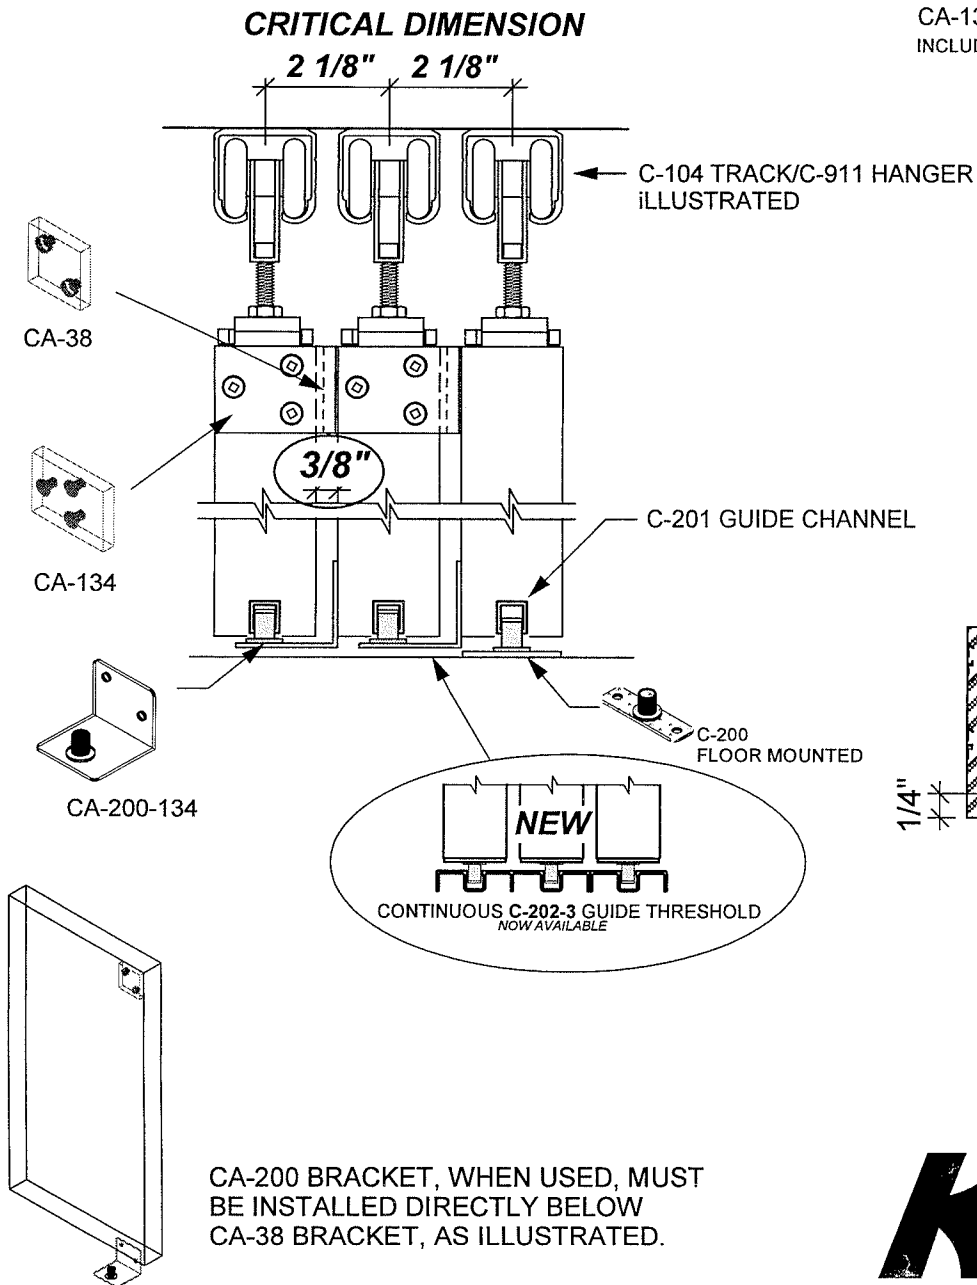

# CROWDER TRACK COME-ALONG SYSTEM

FOR BI-PASSING DOOR SYSTEMS

# 1-3/4" DOORS

MINIMUM DOOR OVERLAP = 1-1/2"

CA-134-3 COME-ALONG SET  
INCLUDES: 4 PCS CA-134  
2 PCS CA-38

**NOTE: BRACKETS MUST BE MOUNTED AT TOP OF DOOR**

**K.N.CROWDER MFG. INC**  
BURLINGTON, ONTARIO  
CANADA [www.kncrowder.com](http://www.kncrowder.com)