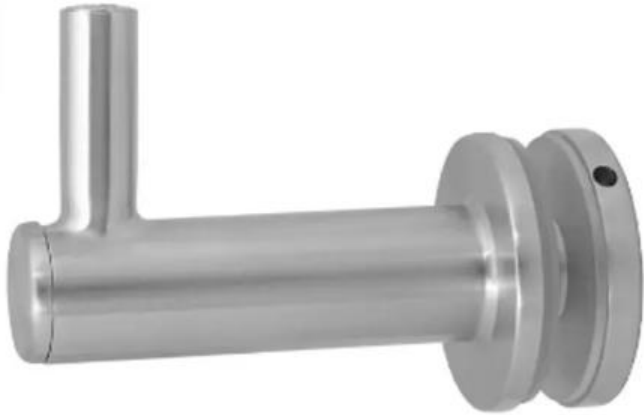

Glass Mount Heavy Duty Fixed Bracket

Code No.: SSGF0020016170

- For Glass 10 - 25mm (3/8" - 1")
- Hole Fabrication 22mm (7/8")

- Pour verre 10 - 25mm (3/8" - 1")
- Fabrication de trou 22mm (7/8")