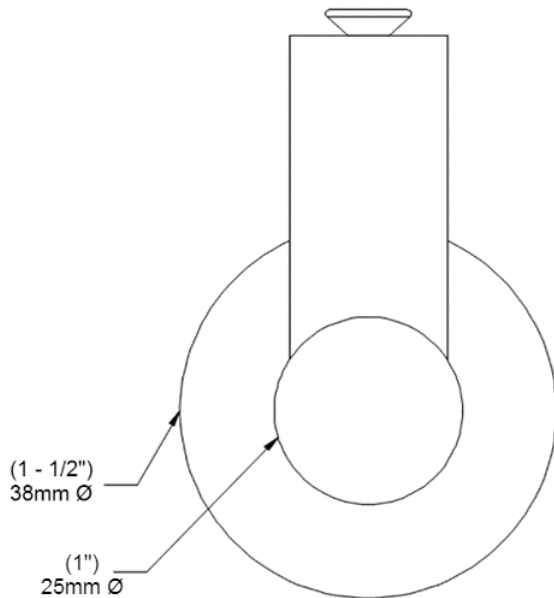

Glass Mount Heavy Duty Fixed Bracket

Code No.: SSGF0020016170

- For Glass 10 - 25mm (3/8" - 1")
- Hole Fabrication 22mm (7/8")

- Pour verre 10 - 25mm (3/8" - 1")
- Fabrication de trou 22mm (7/8")