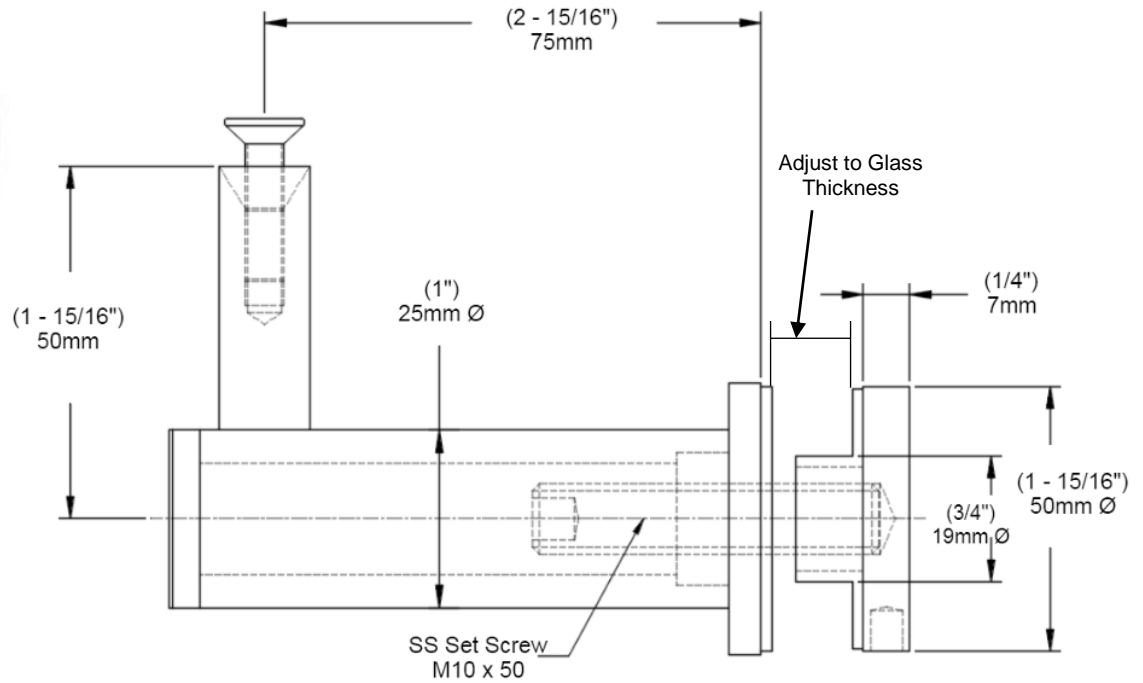

Glass Mount Heavy Duty Fixed Bracket

Code No.: SSGF0020016170

- For Glass 10 - 25mm (3/8" - 1")
- Hole Fabrication 22mm (7/8")

- Pour verre 10 - 25mm (3/8" - 1")
- Fabrication de trou 22mm (7/8")