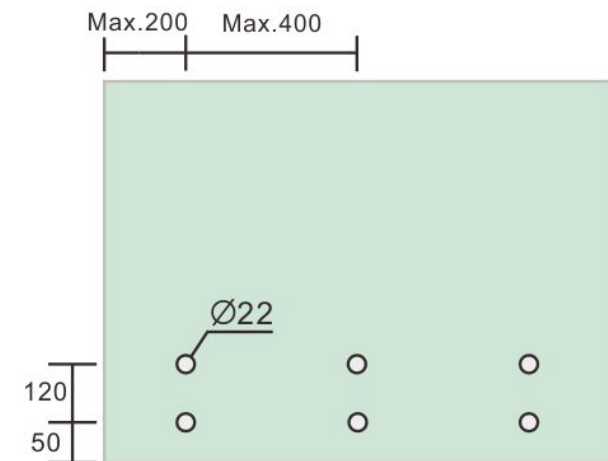

## 2" Standoff Base with 3/8-16 Thread

Code No.: SOB200150169

- \* Mounting hardware and standoff cap sold separately
- \* Stainless steel 316

### Suggested Layout:

Option 1

Max weight : 60kgs

Option 2

Max weight : 60kgs

\* Actual weight capacity depends on mounting hardware and substrate material.