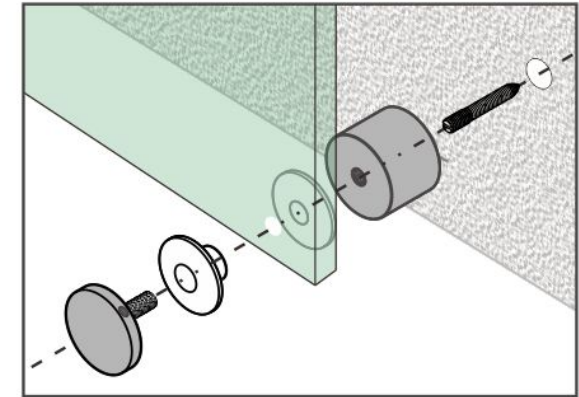

## 2" Standoff Base with 3/8-16 Thread

Code No.: SOB200150169

- \* Mounting hardware and standoff cap sold separately
- \* Stainless steel 316

### Suggested Layout:

Option 1

Max weight : 60kgs

Option 2

Max weight : 60kgs

\* Actual weight capacity depends on mounting hardware and substrate material.