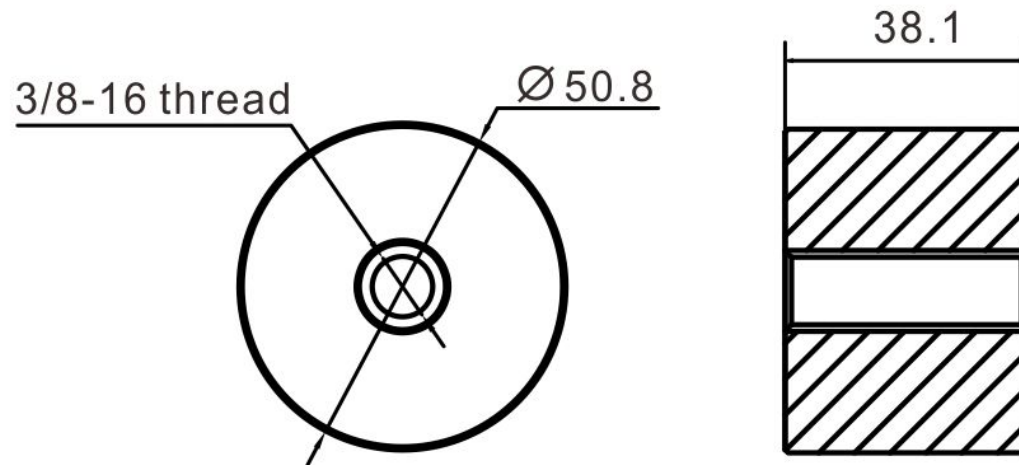

## 2" Standoff Base with 3/8-16 Thread

Code No.: SOB200150169

- \* Mounting hardware and standoff cap sold separately
- \* Stainless steel 316

### Suggested Layout:

Option 1

Max weight : 60kgs

Option 2

Max weight : 60kgs

\* Actual weight capacity depends on mounting hardware and substrate material.