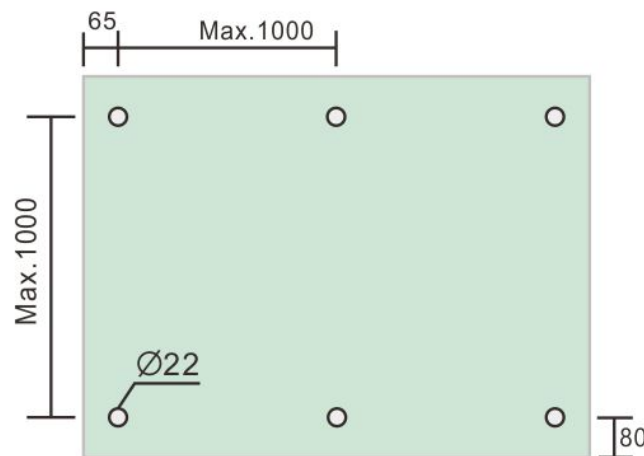

## 2" Standoff Base with 3/8-16 Thread

Code No.: SOB200150169

- \* Mounting hardware and standoff cap sold separately
- \* Stainless steel 316

### Suggested Layout:

Option 1

Max weight : 60kgs

Option 2

Max weight : 60kgs

\* Actual weight capacity depends on mounting hardware and substrate material.