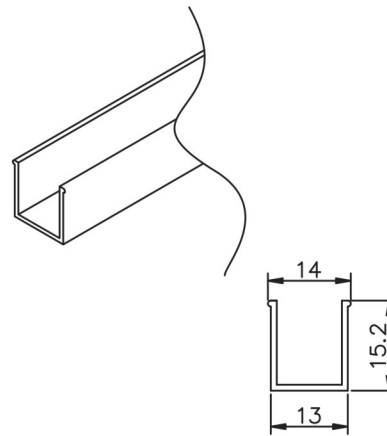

Header extrusion

Snap-In filler insert

Clear glazing vinyl

Wall mounting brackets
(per pair with mounting screw and anchor)

Length; 98"

Material	Aluminum + PVC	 Richelieu <i>PRODUITS VERRIERS</i> <i>GLAZING SUPPLIES</i>	
Finish	Chrome		
Unit	mm	Product	Deluxe Flat Profile Shower Door Header Kit
		Code No.	SDH098SQCH