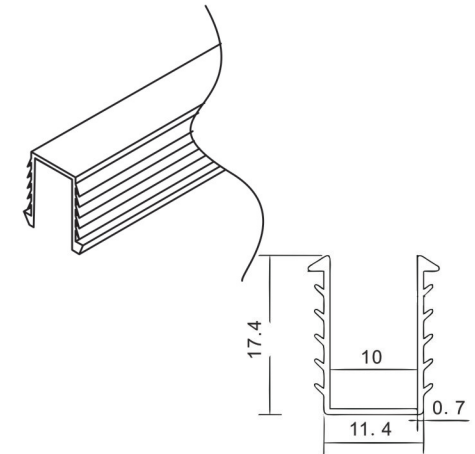

Header extrusion

Snap-In filler insert

Clear glazing vinyl

Wall mounting brackets
(per pair with mounting screw and anchor)

Length; 98"

Material	Aluminum + PVC	 Richelieu <i>PRODUITS VERRIERS</i> <i>GLAZING SUPPLIES</i>	
Finish	Chrome		
Unit	mm	Product	Deluxe Flat Profile Shower Door Header Kit
		Code No.	SDH098SQCH