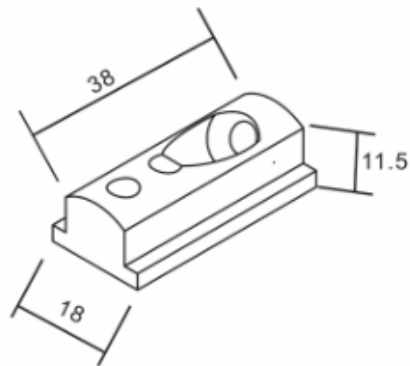

Header extrusion

Snap-In filler insert

Clear glazing vinyl

Wall mounting brackets
(per pair with mounting screw and anchor)

Length; 98"

Material	Aluminum + PVC	 Richelieu <i>PRODUITS VERRIERS</i> <i>GLAZING SUPPLIES</i>	
Finish	Chrome		
Unit	mm	Product	Deluxe Flat Profile Shower Door Header Kit
		Code No.	SDH098SQCH