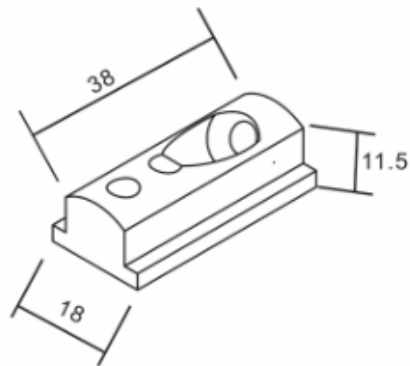

Header extrusion

Snap-In filler insert

Clear glazing vinyl

Wall mounting brackets
(per pair with mounting screw and anchor)

Length; 98"

Material	Aluminum + PVC	 Richelieu <i>PRODUITS VERRIERS</i> <i>GLAZING SUPPLIES</i>	
Finish	Brushed Nickel		
Unit	mm	Product	Deluxe Flat Profile Shower Door Header Kit
		Code No.	SDH098SQBN