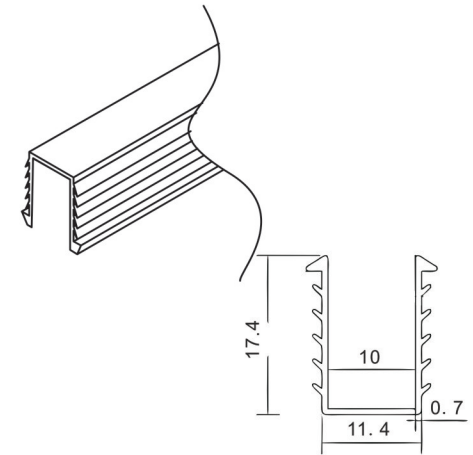

Header extrusion

Snap-In filler insert

Clear glazing vinyl

Wall mounting brackets
(per pair with mounting screw and anchor)

Length; 98"

Material	Aluminum + PVC	 Richelieu <i>PRODUITS VERRIERS</i> <i>GLAZING SUPPLIES</i>	
Finish	Brushed Nickel		
Unit	mm	Product	Deluxe Flat Profile Shower Door Header Kit
		Code No.	SDH098SQBN