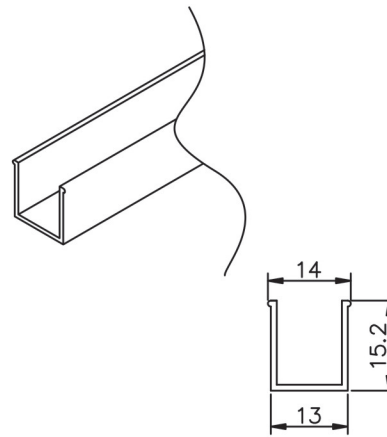

Header extrusion

Snap-In filler insert

Clear glazing vinyl

Wall mounting brackets
(per pair with mounting screw and anchor)

Length; 98"

Material	Aluminum + PVC	 Richelieu <i>PRODUITS VERRIERS</i> <i>GLAZING SUPPLIES</i>	
Finish	Brushed Nickel		
Unit	mm	Product	Deluxe Flat Profile Shower Door Header Kit
		Code No.	SDH098SQBN