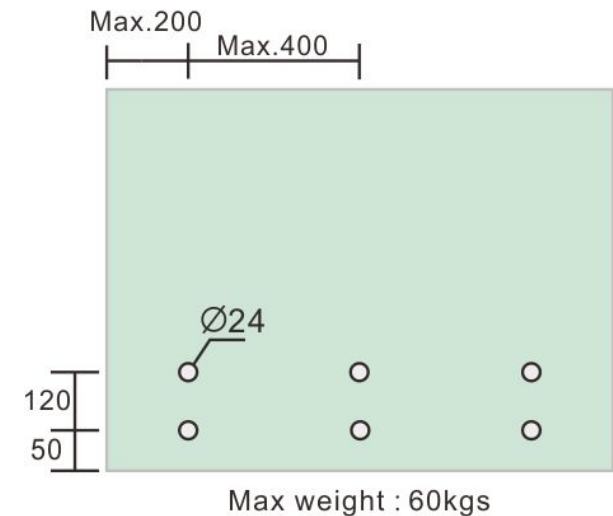

2" Standoff Base with 1/2-13 Thread

Code No.:SBA200200XXX

- * Mounting hardware and standoff cap sold separately
- * Stainless steel 316
- * See online for available finishes

Suggested Layout:

Option 1

Option 2

* Actual weight capacity depends on mounting hardware and substrate material.