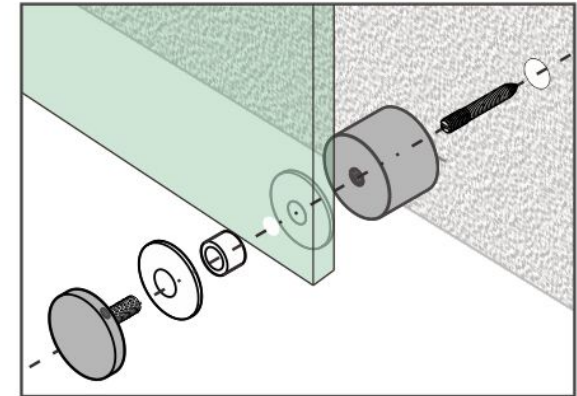

2" Standoff Base with 1/2-13 Thread

Code No.:SBA200200XXX

- * Mounting hardware and standoff cap sold separately
- * Stainless steel 316
- * See online for available finishes

Suggested Layout:

Option 1

Option 2

* Actual weight capacity depends on mounting hardware and substrate material.