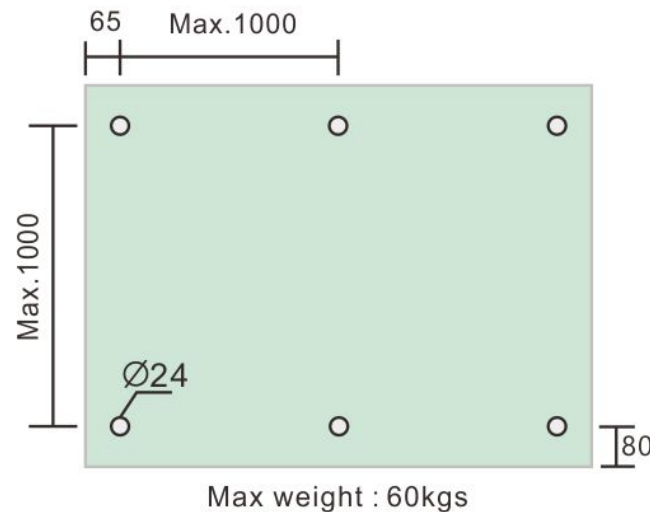

2" Standoff Base with 1/2-13 Thread

Code No.:SBA200200XXX

- * Mounting hardware and standoff cap sold separately
- * Stainless steel 316
- * See online for available finishes

Suggested Layout:

Option 1

Option 2

* Actual weight capacity depends on mounting hardware and substrate material.