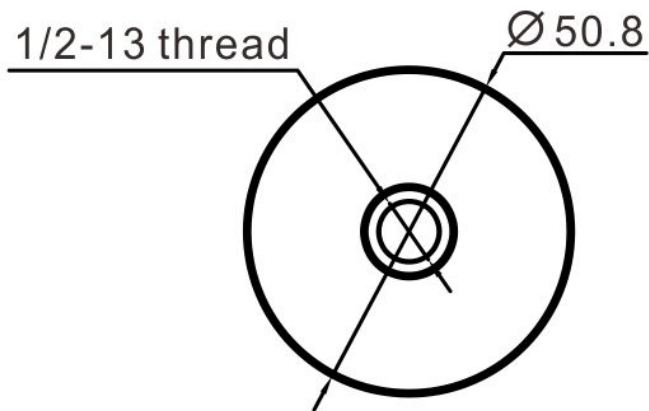

2" Standoff Base with 1/2-13 Thread

Code No.:SBA200200XXX

- * Mounting hardware and standoff cap sold separately
- * Stainless steel 316
- * See online for available finishes

Suggested Layout:

Option 1

Option 2

* Actual weight capacity depends on mounting hardware and substrate material.