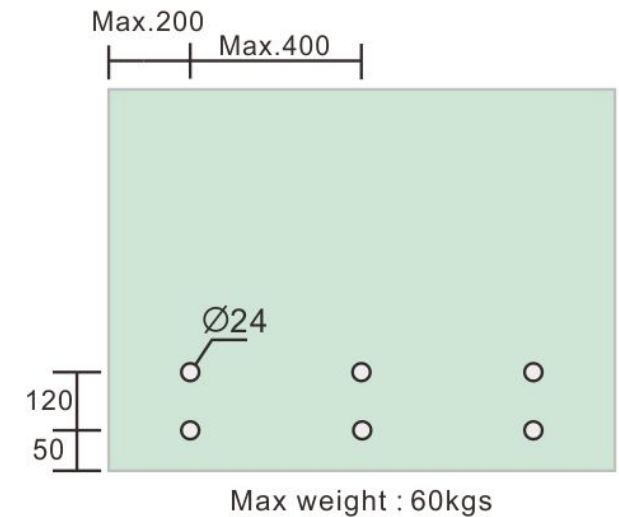

2" Standoff Base with 1/2-13 Thread

Code No.:SBA200150XXX

- * Mounting hardware and standoff cap sold separately
- * Stainless steel 316
- * See online for available finishes

Suggested Layout:

Option 1

Option 2

* Actual weight capacity depends on mounting hardware and substrate material.