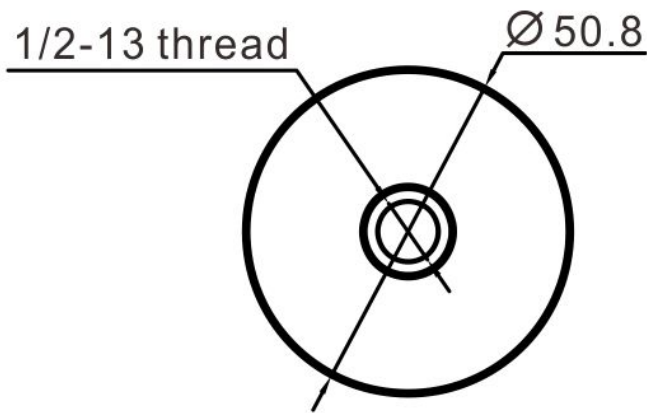

2" Standoff Base with 1/2-13 Thread

Code No.:SBA200150XXX

- * Mounting hardware and standoff cap sold separately
- * Stainless steel 316
- * See online for available finishes

Suggested Layout:

Option 1

Option 2

* Actual weight capacity depends on mounting hardware and substrate material.