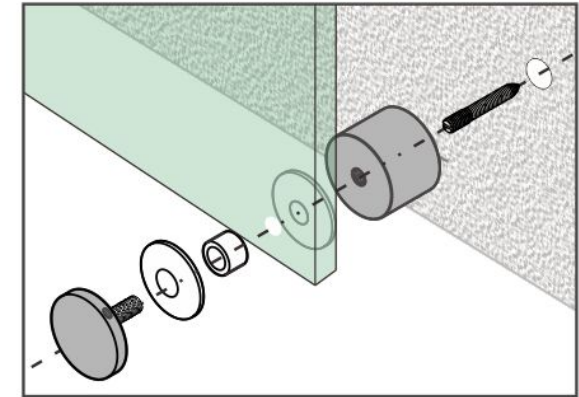

2" Standoff Base with 1/2-13 Thread

Code No.:SBA200150XXX

- * Mounting hardware and standoff cap sold separately
- * Stainless steel 316
- * See online for available finishes

Suggested Layout:

Option 1

Option 2

* Actual weight capacity depends on mounting hardware and substrate material.