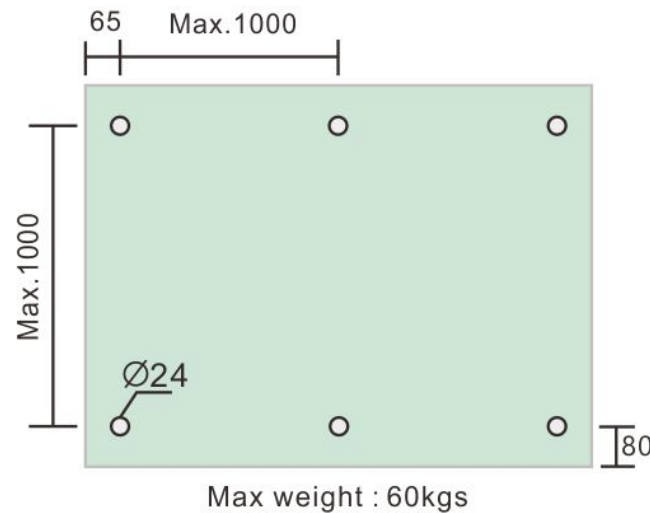

2" Standoff Base with 1/2-13 Thread

Code No.:SBA200150XXX

- * Mounting hardware and standoff cap sold separately
- * Stainless steel 316
- * See online for available finishes

Suggested Layout:

Option 1

Option 2

* Actual weight capacity depends on mounting hardware and substrate material.