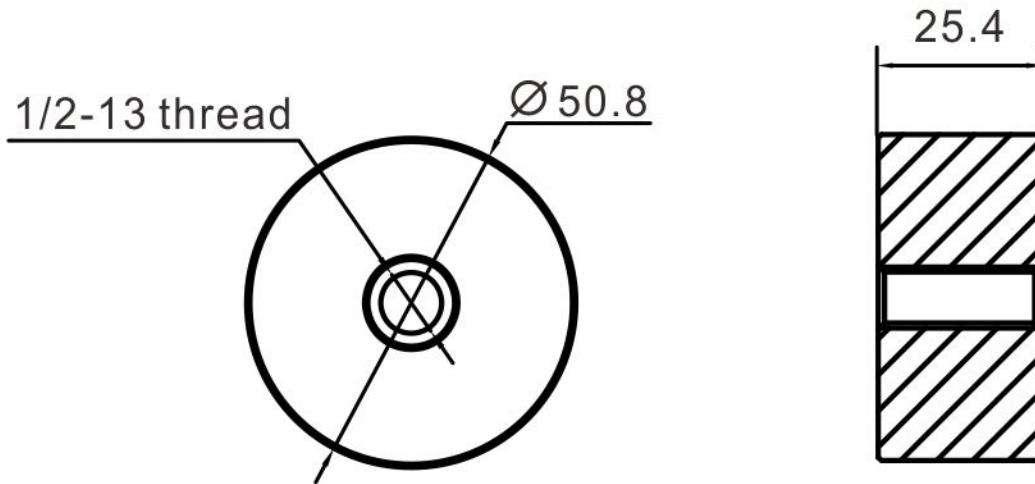

2" Standoff Base with 1/2-13 Thread

Code No.:SBA200100XXX

- * Mounting hardware and standoff cap sold separately
- * Stainless steel 316
- * See online for available finishes

Suggested Layout:

Option 1

Option 2

* Actual weight capacity depends on mounting hardware and substrate material.