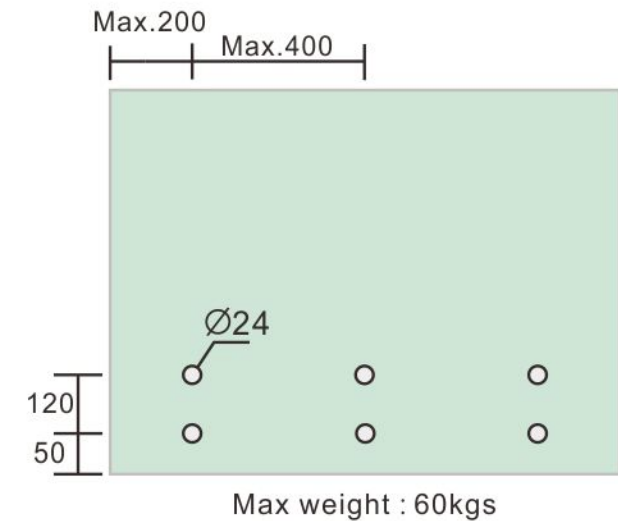

2" Standoff Base with 1/2-13 Thread

Code No.:SBA200100XXX

- * Mounting hardware and standoff cap sold separately
- * Stainless steel 316
- * See online for available finishes

Suggested Layout:

Option 1

Option 2

* Actual weight capacity depends on mounting hardware and substrate material.