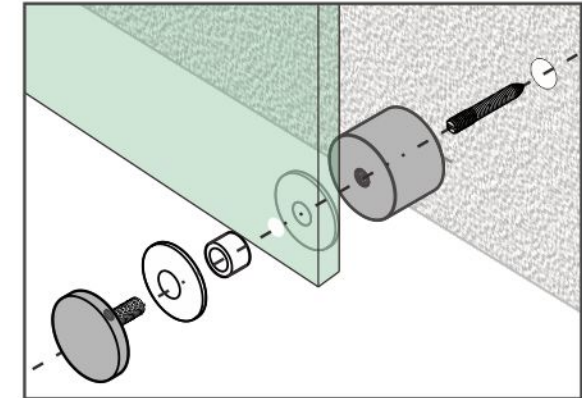

2" Standoff Base with 1/2-13 Thread

Code No.:SBA200100XXX

- * Mounting hardware and standoff cap sold separately
- * Stainless steel 316
- * See online for available finishes

Suggested Layout:

Option 1

Option 2

* Actual weight capacity depends on mounting hardware and substrate material.