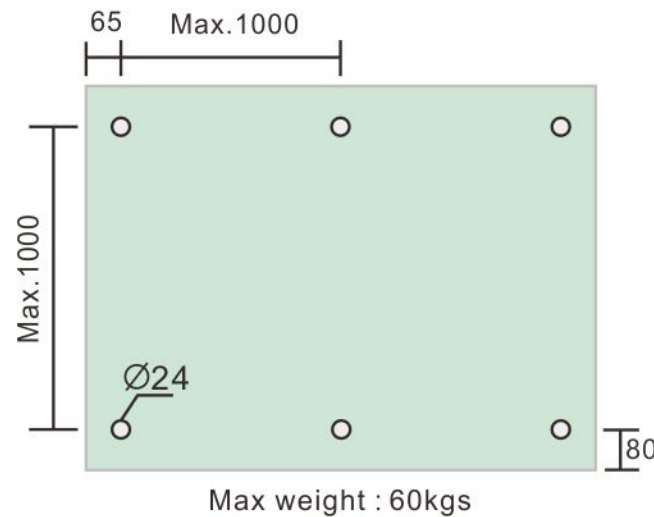

2" Standoff Base with 1/2-13 Thread

Code No.:SBA200100XXX

- * Mounting hardware and standoff cap sold separately
- * Stainless steel 316
- * See online for available finishes

Suggested Layout:

Option 1

Option 2

* Actual weight capacity depends on mounting hardware and substrate material.