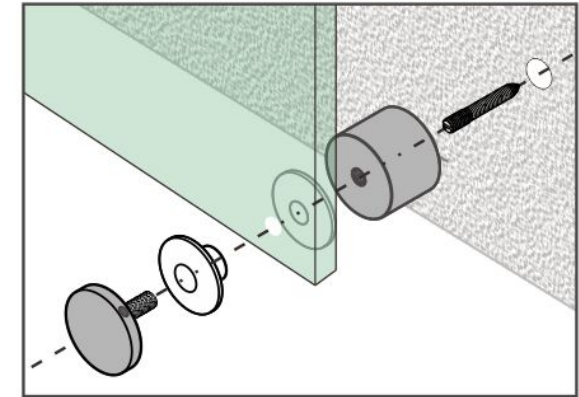

# 2" Standoff Base with 3/8-16 Thread

Code No.: SB200400XXX

- \* Mounting hardware and standoff cap sold separately
- \* Stainless steel 316
- \* See online for available finishes

## Suggested Layout:

Option 1

Max weight : 60kgs

Option 2

Max weight : 60kgs

\* Actual weight capacity depends on mounting hardware and substrate material.