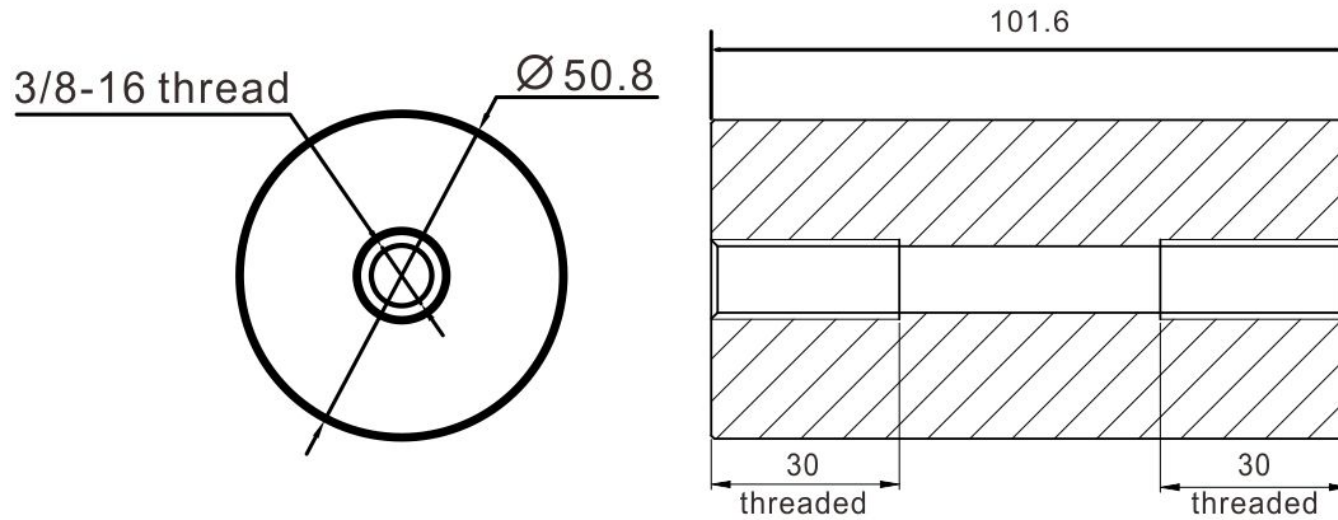

# 2" Standoff Base with 3/8-16 Thread

Code No.: SB200400XXX

- \* Mounting hardware and standoff cap sold separately
- \* Stainless steel 316
- \* See online for available finishes

## Suggested Layout:

Option 1

Max weight : 60kgs

Option 2

Max weight : 60kgs

\* Actual weight capacity depends on mounting hardware and substrate material.