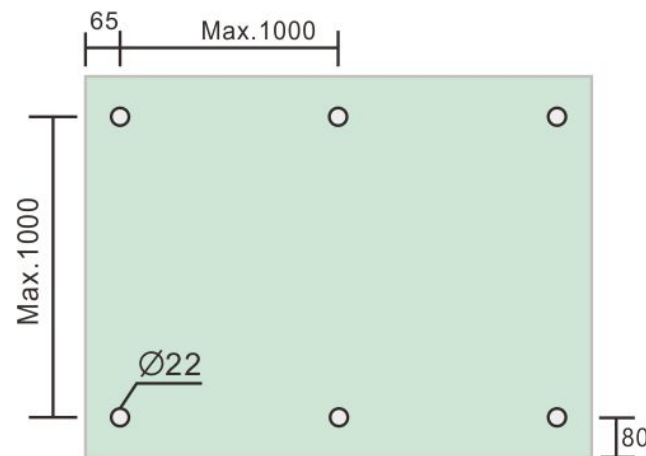

# 2" Standoff Base with 3/8-16 Thread

Code No.: SB200400XXX

- \* Mounting hardware and standoff cap sold separately
- \* Stainless steel 316
- \* See online for available finishes

## Suggested Layout:

Option 1

Max weight : 60kgs

Option 2

Max weight : 60kgs

\* Actual weight capacity depends on mounting hardware and substrate material.