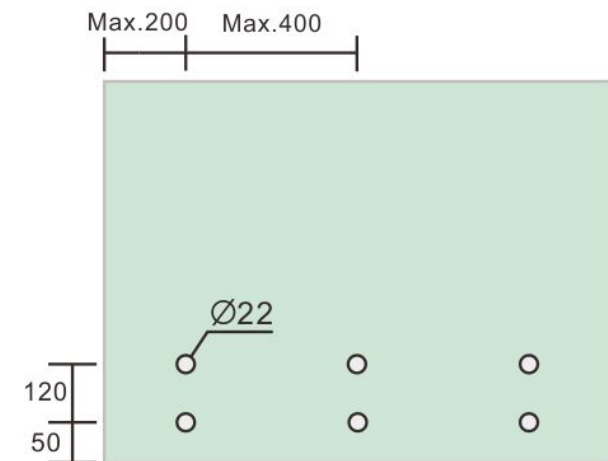

# 2" Standoff Base with 3/8-16 Thread

Code No.: SB200400XXX

- \* Mounting hardware and standoff cap sold separately
- \* Stainless steel 316
- \* See online for available finishes

## Suggested Layout:

Option 1

Max weight : 60kgs

Option 2

Max weight : 60kgs

\* Actual weight capacity depends on mounting hardware and substrate material.