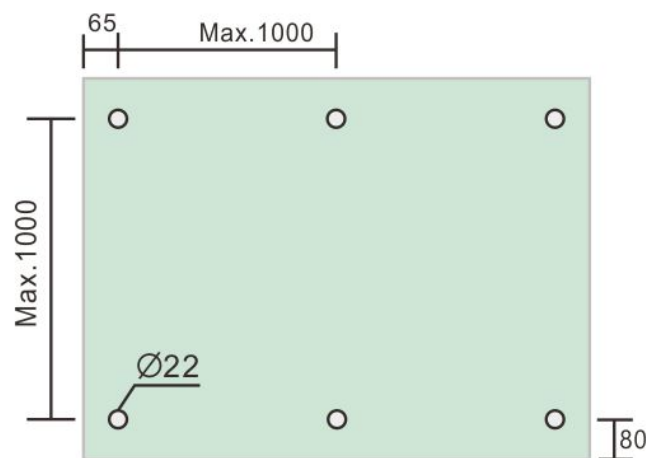

## 2" Standoff Base with 3/8-16 Thread

Code No.: SB200175XXX

- \* Mounting hardware and standoff cap sold separately
- \* Stainless steel 316
- \* See online for available finishes

### Suggested Layout:

Option 1

Max weight : 60kgs

Option 2

Max weight : 60kgs

\* Actual weight capacity depends on mounting hardware and substrate material.