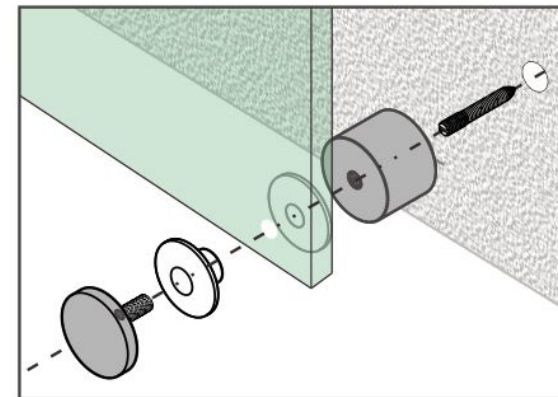

## 2" Standoff Base with 3/8-16 Thread

Code No.: SB200175XXX

- \* Mounting hardware and standoff cap sold separately
- \* Stainless steel 316
- \* See online for available finishes

### Suggested Layout:

Option 1

Max weight : 60kgs

Option 2

Max weight : 60kgs

\* Actual weight capacity depends on mounting hardware and substrate material.