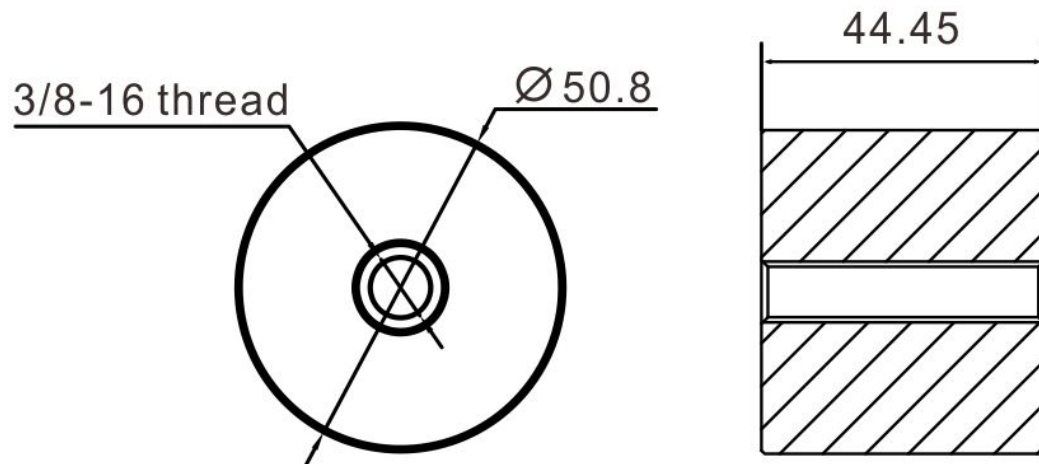

## 2" Standoff Base with 3/8-16 Thread

Code No.: SB200175XXX

- \* Mounting hardware and standoff cap sold separately
- \* Stainless steel 316
- \* See online for available finishes

### Suggested Layout:

Option 1

Max weight : 60kgs

Option 2

Max weight : 60kgs

\* Actual weight capacity depends on mounting hardware and substrate material.