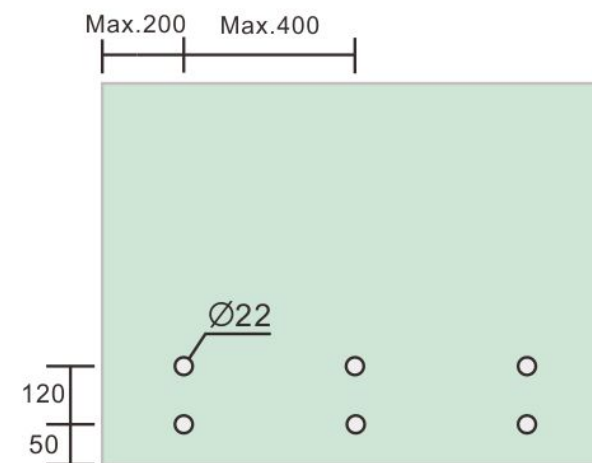

## 2" Standoff Base with 3/8-16 Thread

Code No.: SB200175XXX

- \* Mounting hardware and standoff cap sold separately
- \* Stainless steel 316
- \* See online for available finishes

### Suggested Layout:

Option 1

Max weight : 60kgs

Option 2

Max weight : 60kgs

\* Actual weight capacity depends on mounting hardware and substrate material.