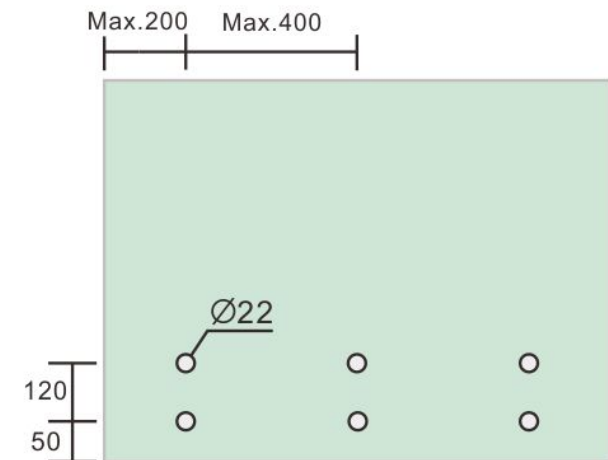

2" Standoff Base with 3/8-16 Thread

Code No.: SB200125XXX

- * Mounting hardware and standoff cap sold separately
- * Stainless steel 316
- * See online for available finishes

Suggested Layout:

Option 1

Max weight : 60kgs

Option 2

Max weight : 60kgs

* Actual weight capacity depends on mounting hardware and substrate material.