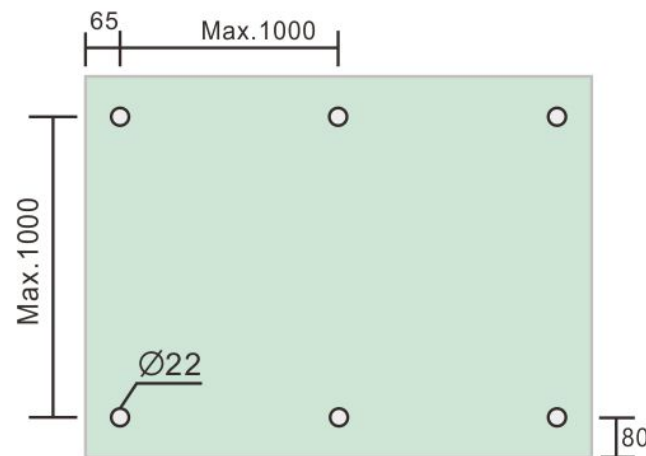

2" Standoff Base with 3/8-16 Thread

Code No.: SB200125XXX

- * Mounting hardware and standoff cap sold separately
- * Stainless steel 316
- * See online for available finishes

Suggested Layout:

Option 1

Max weight : 60kgs

Option 2

Max weight : 60kgs

* Actual weight capacity depends on mounting hardware and substrate material.