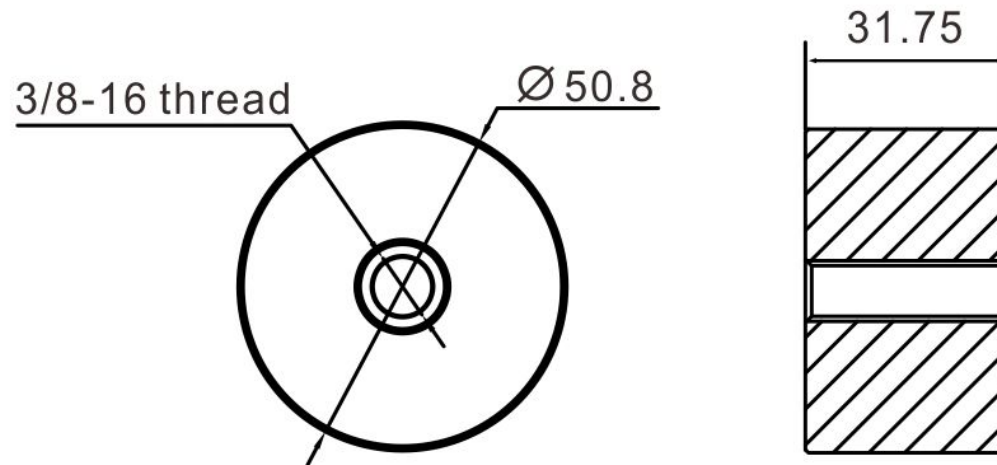

2" Standoff Base with 3/8-16 Thread

Code No.: SB200125XXX

- * Mounting hardware and standoff cap sold separately
- * Stainless steel 316
- * See online for available finishes

Suggested Layout:

Option 1

Max weight : 60kgs

Option 2

Max weight : 60kgs

* Actual weight capacity depends on mounting hardware and substrate material.