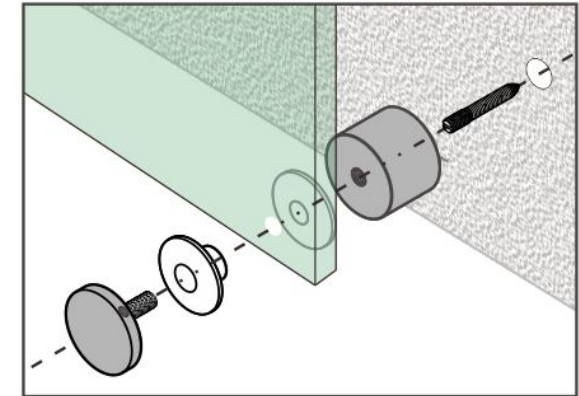

2" Standoff Base with 3/8-16 Thread

Code No.: SB200125XXX

- * Mounting hardware and standoff cap sold separately
- * Stainless steel 316
- * See online for available finishes

Suggested Layout:

Option 1

Max weight : 60kgs

Option 2

Max weight : 60kgs

* Actual weight capacity depends on mounting hardware and substrate material.