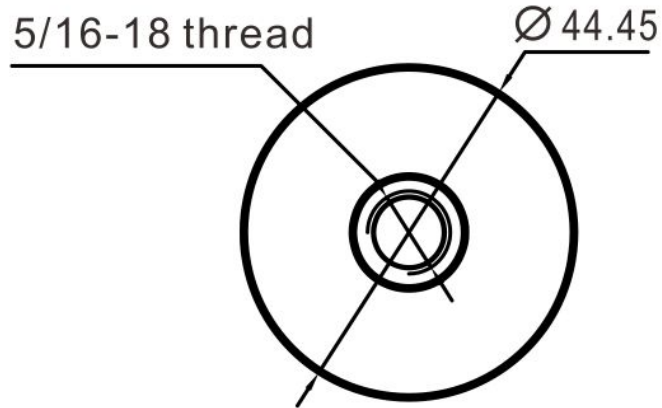

# 1-3/4" Standoff Base with 5/16-18 Thread

Code No.: SB175100XXX

- \* Mounting hardware and standoff cap sold separately
- \* Stainless steel 316
- \* See online for available finishes

## Suggested Layout:

Option 1

Option 2

\* Actual weight capacity depends on mounting hardware and substrate material.