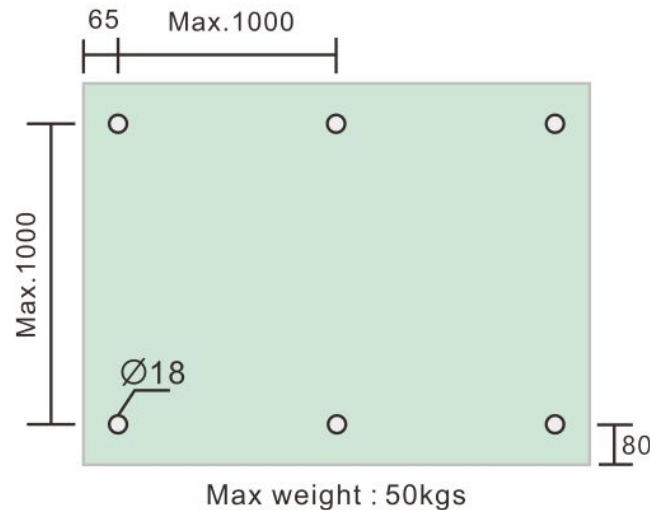

# 1-3/4" Standoff Base with 5/16-18 Thread

Code No.: SB175100XXX

- \* Mounting hardware and standoff cap sold separately
- \* Stainless steel 316
- \* See online for available finishes

## Suggested Layout:

Option 1

Option 2

\* Actual weight capacity depends on mounting hardware and substrate material.