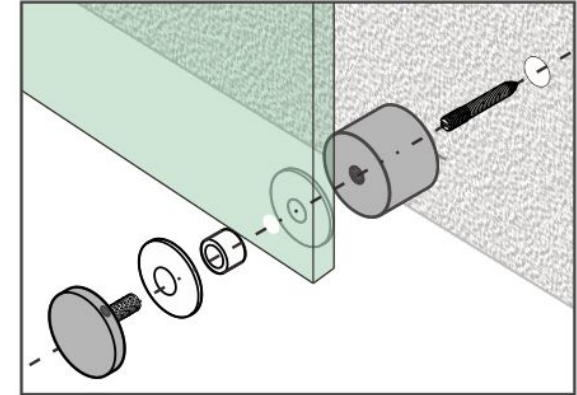

# 1-3/4" Standoff Base with 5/16-18 Thread

Code No.: SB175100XXX

- \* Mounting hardware and standoff cap sold separately
- \* Stainless steel 316
- \* See online for available finishes

## Suggested Layout:

Option 1

Option 2

\* Actual weight capacity depends on mounting hardware and substrate material.