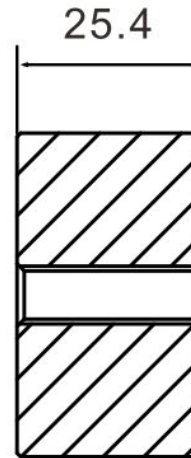

# 1-3/4" Standoff Base with 5/16-18 Thread

Code No.: SB175100XXX

- \* Mounting hardware and standoff cap sold separately
- \* Stainless steel 316
- \* See online for available finishes

## Suggested Layout:

Option 1

Option 2

\* Actual weight capacity depends on mounting hardware and substrate material.