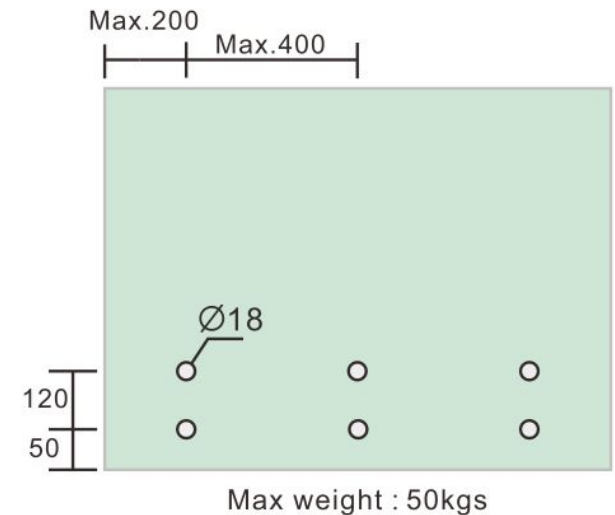

# 1-3/4" Standoff Base with 5/16-18 Thread

Code No.: SB175100XXX

- \* Mounting hardware and standoff cap sold separately
- \* Stainless steel 316
- \* See online for available finishes

## Suggested Layout:

Option 1

Option 2

\* Actual weight capacity depends on mounting hardware and substrate material.