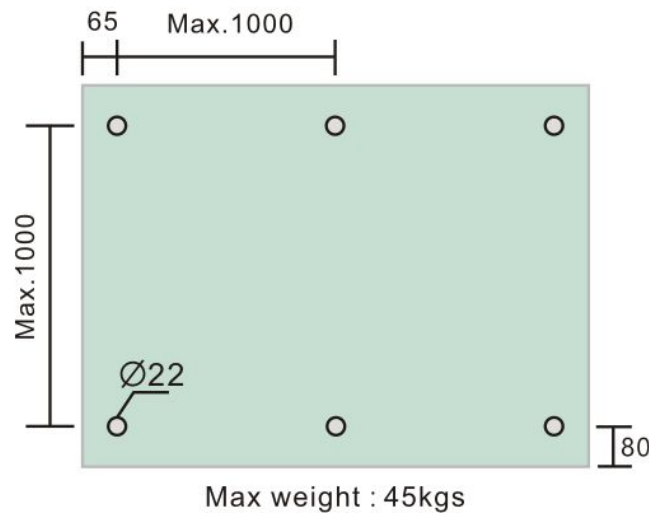

# 1-1/2" Standoff Base with 3/8-16 Thread

Code No.: SB150400XXX

- \* Mounting hardware and standoff cap sold separately
- \* Stainless steel 316
- \* See online for available finishes

## Suggested Layout:

Option 1

Option 2

\* Actual weight capacity depends on mounting hardware and substrate material.