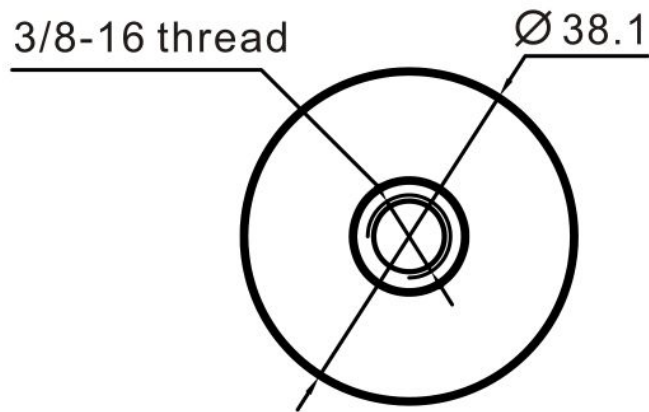

# 1-1/2" Standoff Base with 3/8-16 Thread

Code No.: SB150400XXX

- \* Mounting hardware and standoff cap sold separately
- \* Stainless steel 316
- \* See online for available finishes

## Suggested Layout:

Option 1

Option 2

\* Actual weight capacity depends on mounting hardware and substrate material.