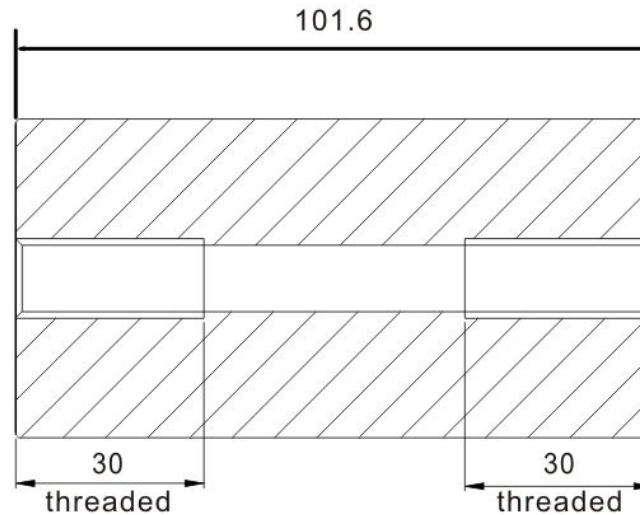

# 1-1/2" Standoff Base with 3/8-16 Thread

Code No.: SB150400XXX

- \* Mounting hardware and standoff cap sold separately
- \* Stainless steel 316
- \* See online for available finishes

## Suggested Layout:

Option 1

Option 2

\* Actual weight capacity depends on mounting hardware and substrate material.