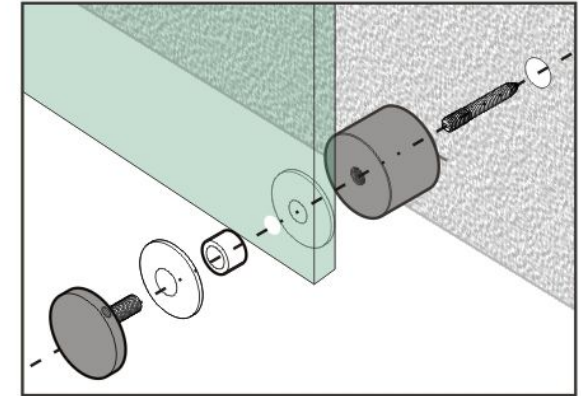

# 1-1/2" Standoff Base with 3/8-16 Thread

Code No.: SB150400XXX

- \* Mounting hardware and standoff cap sold separately
- \* Stainless steel 316
- \* See online for available finishes

## Suggested Layout:

Option 1

Option 2

\* Actual weight capacity depends on mounting hardware and substrate material.