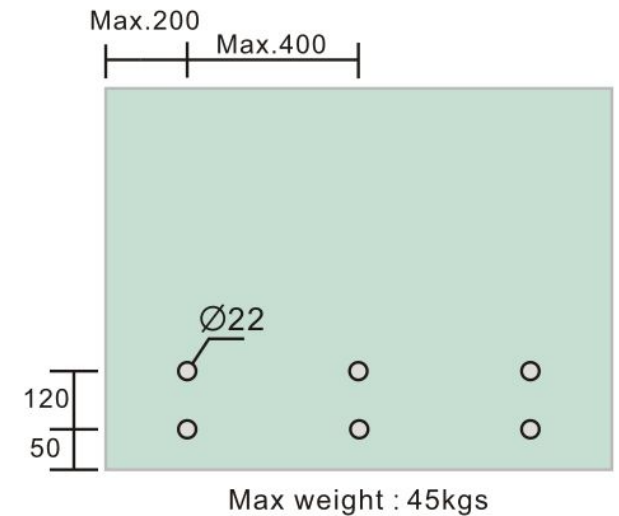

# 1-1/2" Standoff Base with 3/8-16 Thread

Code No.: SB150400XXX

- \* Mounting hardware and standoff cap sold separately
- \* Stainless steel 316
- \* See online for available finishes

## Suggested Layout:

Option 1

Option 2

\* Actual weight capacity depends on mounting hardware and substrate material.