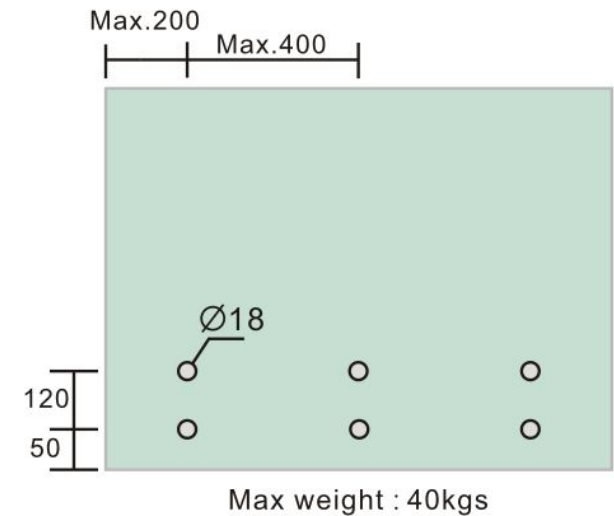

1-1/4" Standoff Base with 5/16-18 Thread

Code No.: SB125150XXX

5/16-18 thread

Ø 31.75

38.1

- * Mounting hardware and standoff cap sold separately
- * Stainless steel 316
- * See online for available finishes

Suggested Layout:

Option 1

Option 2

* Actual weight capacity depends on mounting hardware and substrate material.