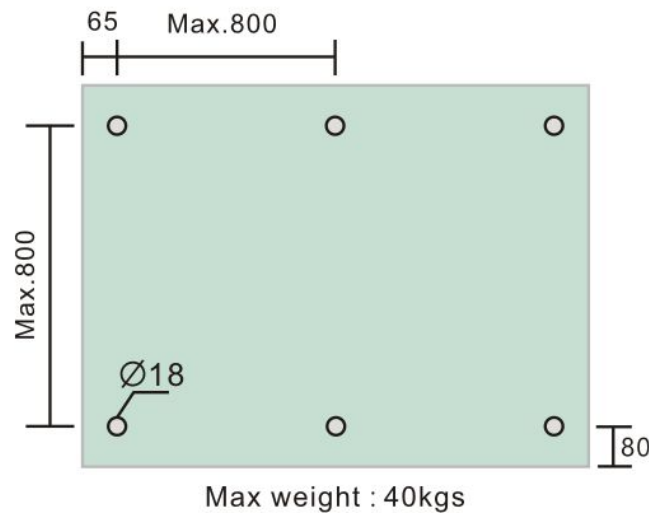

1-1/4" Standoff Base with 5/16-18 Thread

Code No.: SB125150XXX

5/16-18 thread

Ø 31.75

38.1

- * Mounting hardware and standoff cap sold separately
- * Stainless steel 316
- * See online for available finishes

Suggested Layout:

Option 1

Option 2

* Actual weight capacity depends on mounting hardware and substrate material.