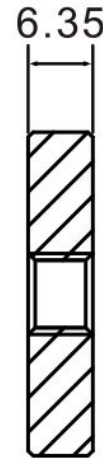

# 1-1/4" Standoff Base with 5/16-18 Thread

Code No.: SB125025XXX

- \* Mounting hardware and standoff cap sold separately
- \* Stainless steel 316
- \* See online for available finishes

## Suggested Layout:

Option 1

Option 2

\* Actual weight capacity depends on mounting hardware and substrate material.