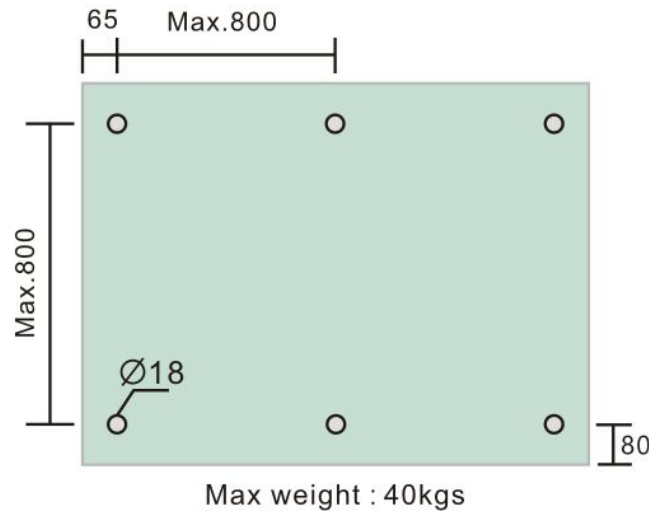

# 1-1/4" Standoff Base with 5/16-18 Thread

Code No.: SB125025XXX

- \* Mounting hardware and standoff cap sold separately
- \* Stainless steel 316
- \* See online for available finishes

## Suggested Layout:

Option 1

Option 2

\* Actual weight capacity depends on mounting hardware and substrate material.