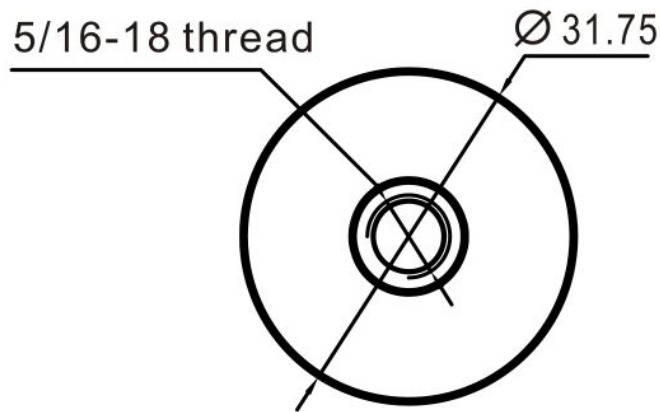

# 1-1/4" Standoff Base with 5/16-18 Thread

Code No.: SB125025XXX

- \* Mounting hardware and standoff cap sold separately
- \* Stainless steel 316
- \* See online for available finishes

## Suggested Layout:

Option 1

Option 2

\* Actual weight capacity depends on mounting hardware and substrate material.