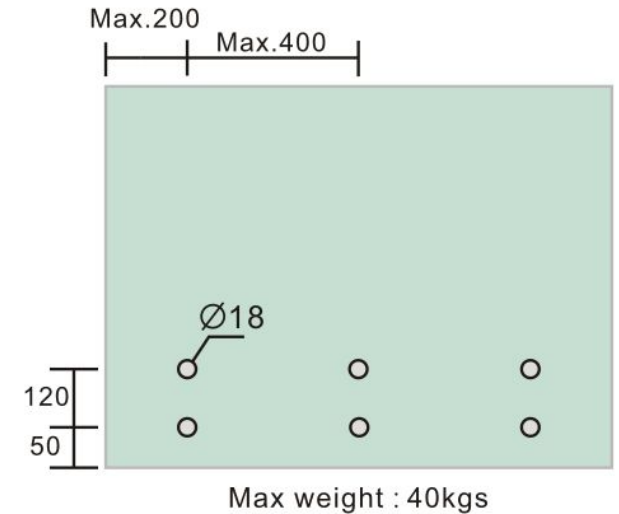

# 1-1/4" Standoff Base with 5/16-18 Thread

Code No.: SB125025XXX

- \* Mounting hardware and standoff cap sold separately
- \* Stainless steel 316
- \* See online for available finishes

## Suggested Layout:

Option 1

Option 2

\* Actual weight capacity depends on mounting hardware and substrate material.