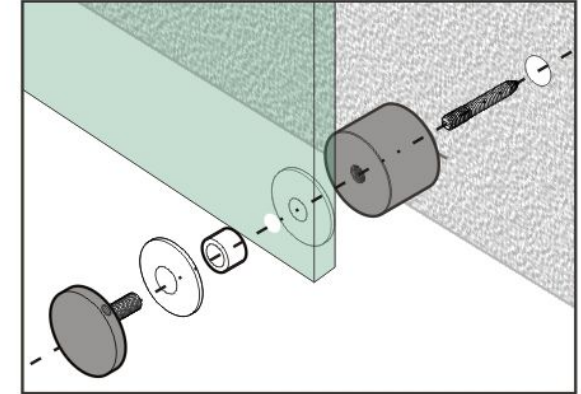

# 1-1/4" Standoff Base with 5/16-18 Thread

Code No.: SB125025XXX

- \* Mounting hardware and standoff cap sold separately
- \* Stainless steel 316
- \* See online for available finishes

## Suggested Layout:

Option 1

Option 2

\* Actual weight capacity depends on mounting hardware and substrate material.