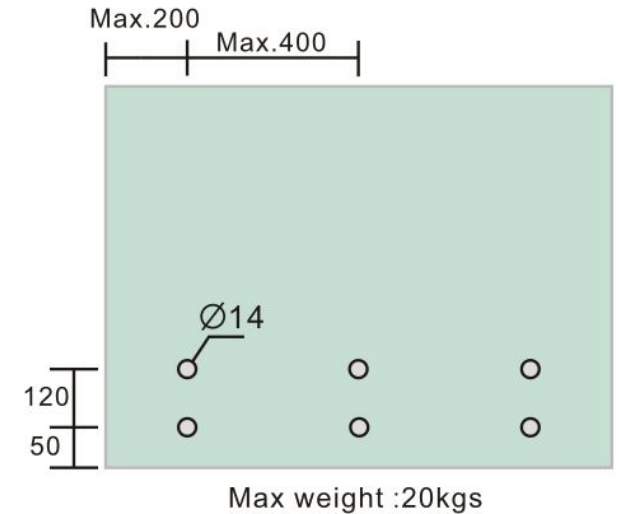

# 3/4" Standoff Base with 1/4-20 Thread

Code No.: SB075400XXX

- \* Mounting hardware and standoff cap sold separately
- \* Stainless steel 316
- \* See online for available finishes

## Suggested Layout:

Option 1

Option 2

\* Actual weight capacity depends on mounting hardware and substrate material.