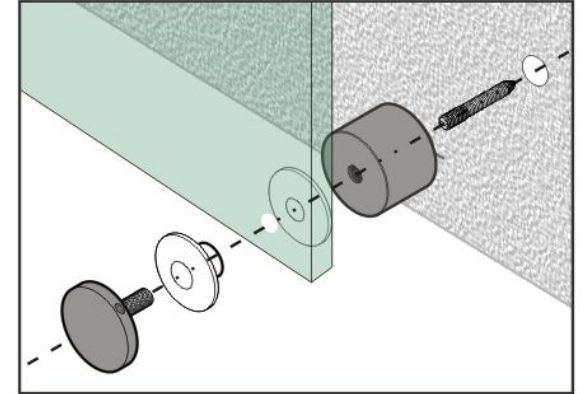

# 3/4" Standoff Base with 1/4-20 Thread

Code No.: SB075400XXX

- \* Mounting hardware and standoff cap sold separately
- \* Stainless steel 316
- \* See online for available finishes

## Suggested Layout:

Option 1

Option 2

\* Actual weight capacity depends on mounting hardware and substrate material.