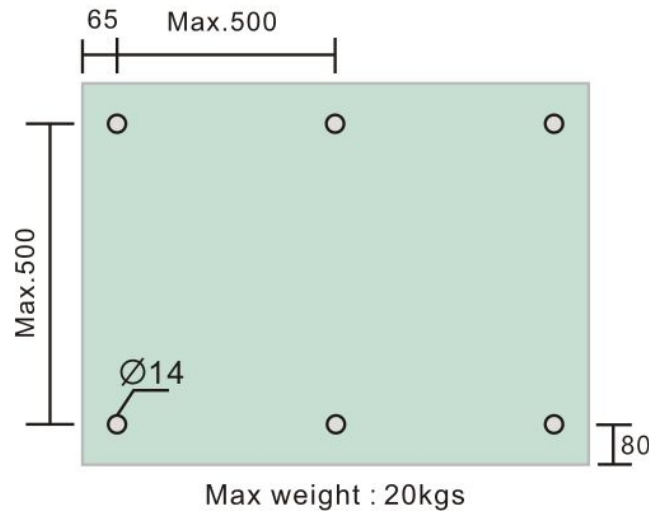

# 3/4" Standoff Base with 1/4-20 Thread

Code No.: SB075400XXX

- \* Mounting hardware and standoff cap sold separately
- \* Stainless steel 316
- \* See online for available finishes

## Suggested Layout:

Option 1

Option 2

\* Actual weight capacity depends on mounting hardware and substrate material.