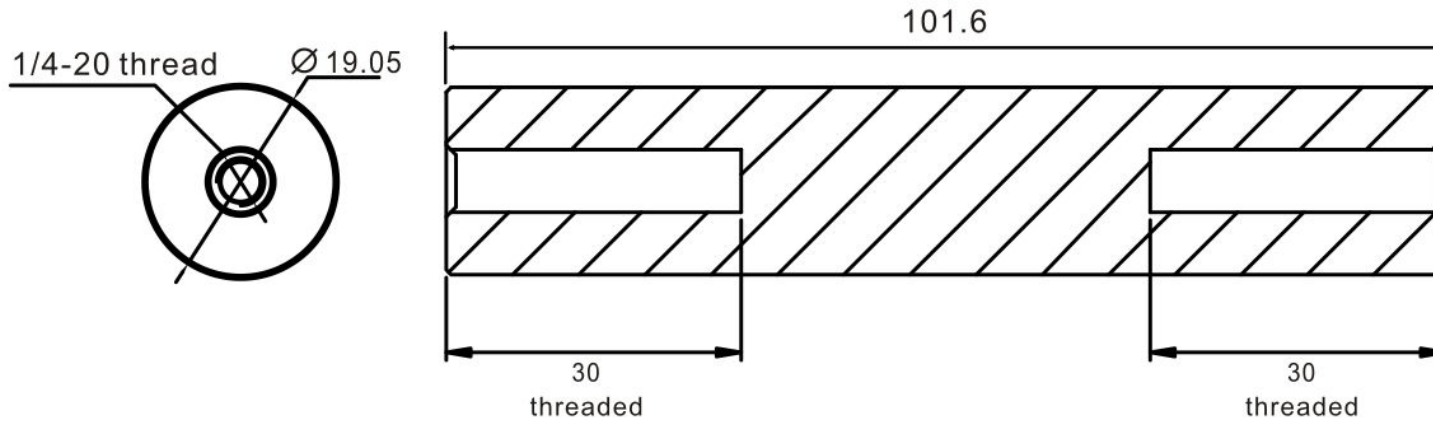

# 3/4" Standoff Base with 1/4-20 Thread

Code No.: SB075400XXX

- \* Mounting hardware and standoff cap sold separately
- \* Stainless steel 316
- \* See online for available finishes

## Suggested Layout:

Option 1

Option 2

\* Actual weight capacity depends on mounting hardware and substrate material.