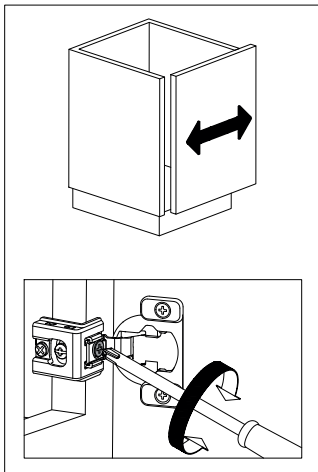

Compact Hinge - Adjustments

#RFF3114 #RFF3138 #RFF3112 #RFF31516

Side Adjustment
[-1.9, +1.9]mm

Height Adjustment
[-3, +3]mm

Depth Adjustment
[-0.2, +2]mm