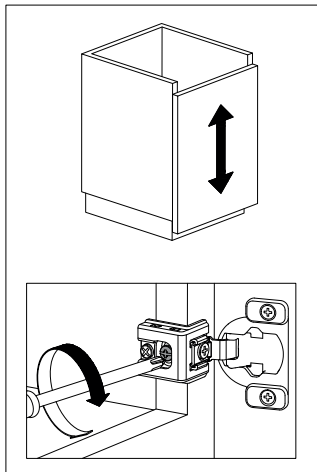

Compact Hinge - Adjustments

#RFF3114 #RFF3138 #RFF3112 #RFF31516

Side Adjustment
[-1.9, +1.9]mm

Height Adjustment
[-3, +3]mm

Depth Adjustment
[-0.2, +2]mm