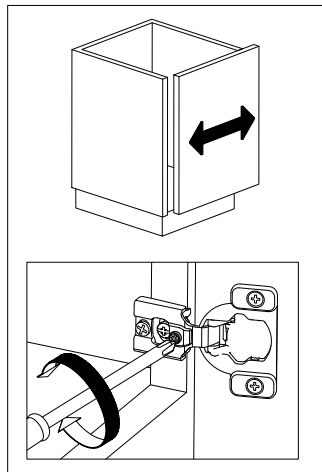

Compact Hinge - Adjustments

#RFF3112 #RFF3134

Side Adjustment
[-1.5, +1.5]mm

Height Adjustment
[-3, +3]mm

Depth Adjustment
[-0.2, +2.0]mm