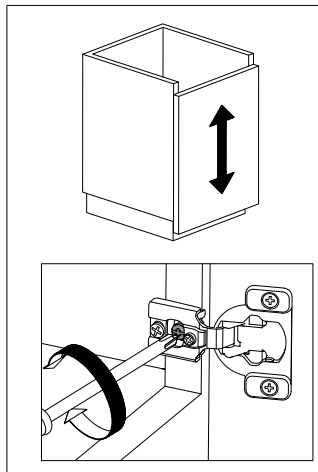

Compact Hinge - Adjustments

#RFF3112 #RFF3134

Side Adjustment
[-1.5, +1.5]mm

Height Adjustment
[-3, +3]mm

Depth Adjustment
[-0.2, +2.0]mm