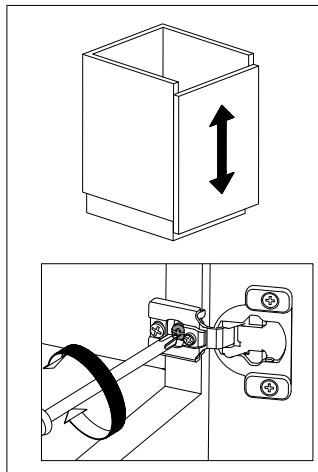

Compact Hinge - Adjustments

#RFF3012 #RFF3034

Side Adjustment
[-1.5, +1.5]mm

Height Adjustment
[-3, +3]mm

Depth Adjustment
[-0.2, +2.0]mm