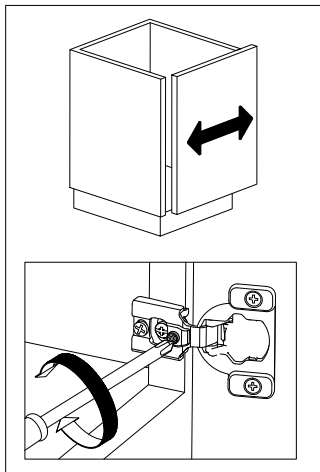

Compact Hinge - Adjustments

#RFF3012 #RFF3034

Side Adjustment
[-1.5, +1.5]mm

Height Adjustment
[-3, +3]mm

Depth Adjustment
[-0.2, +2.0]mm