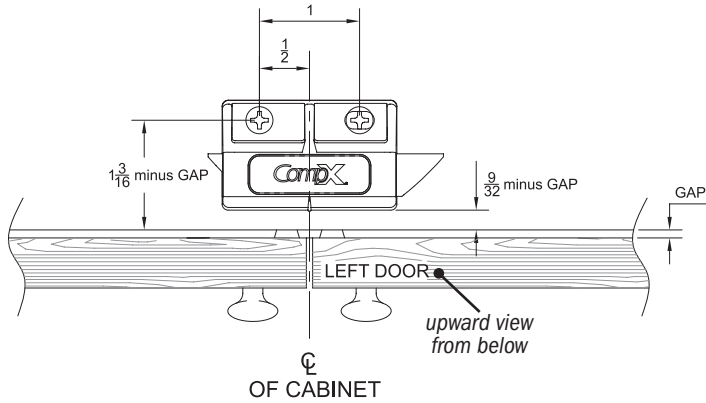

Mounting Instructions: **LOC DL300**
(LOCK ON **LEFT** / **TOP MOUNTED**)

STEP 1
install latch

STEP 2
install activator

STEP 3
install catch

Mounting Instructions: **LOC DL300**
(LOCK ON **RIGHT** / **BOTTOM MOUNTED**)

STEP 1
install latch

STEP 2
install activator

STEP 3
install catch