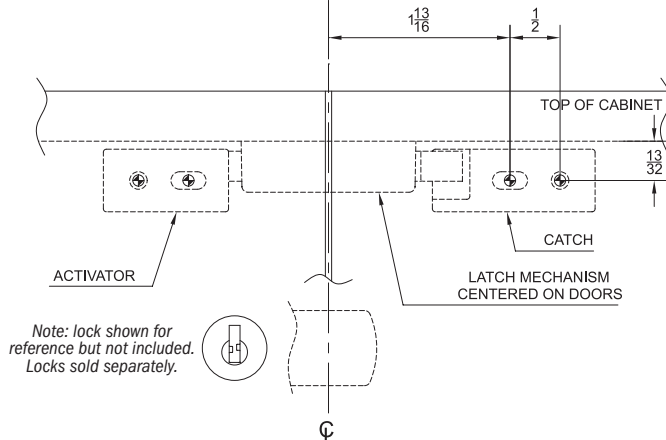

Mounting Instructions: **LOC DL300**
(LOCK ON **LEFT** / **TOP MOUNTED**)

STEP 1
install latch

STEP 2
install activator

STEP 3
install catch

Mounting Instructions: **LOC DL300**
(LOCK ON **RIGHT** / **BOTTOM MOUNTED**)

STEP 1
install latch

STEP 2
install activator

STEP 3
install catch