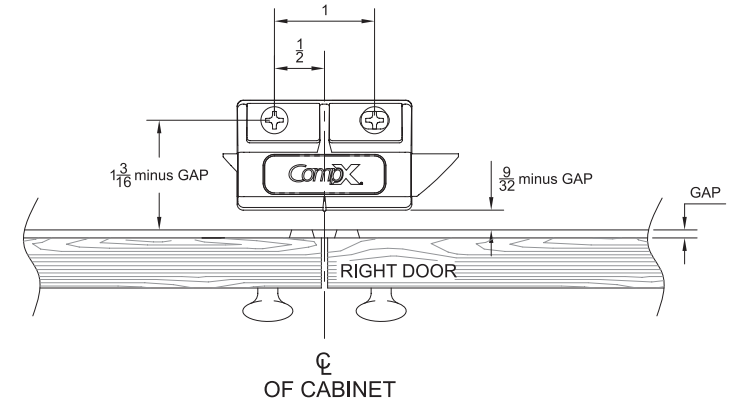

Mounting Instructions: **LOC DL300**
(LOCK ON **LEFT** / **TOP MOUNTED**)

STEP 1
install latch

STEP 2
install activator

STEP 3
install catch

Mounting Instructions: **LOC DL300**
(LOCK ON **RIGHT** / **BOTTOM MOUNTED**)

STEP 1
install latch

STEP 2
install activator

STEP 3
install catch