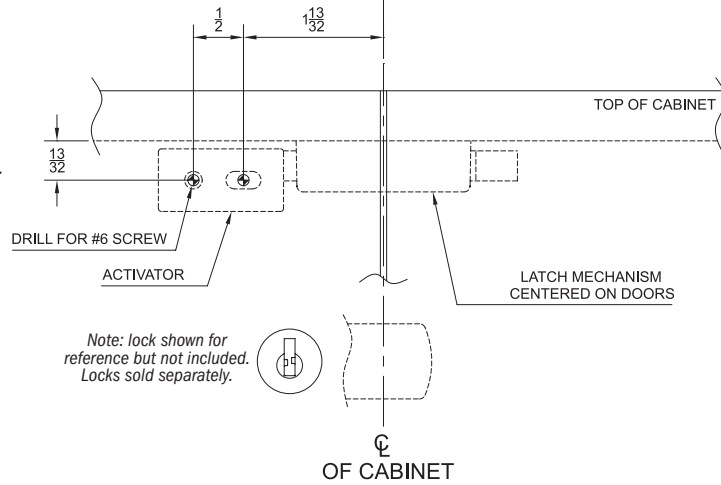

Mounting Instructions: **LOC DL300**
(LOCK ON **LEFT** / **TOP MOUNTED**)

STEP 1
install latch

STEP 2
install activator

STEP 3
install catch

Mounting Instructions: **LOC DL300**
(LOCK ON **RIGHT** / **BOTTOM MOUNTED**)

STEP 1
install latch

STEP 2
install activator

STEP 3
install catch