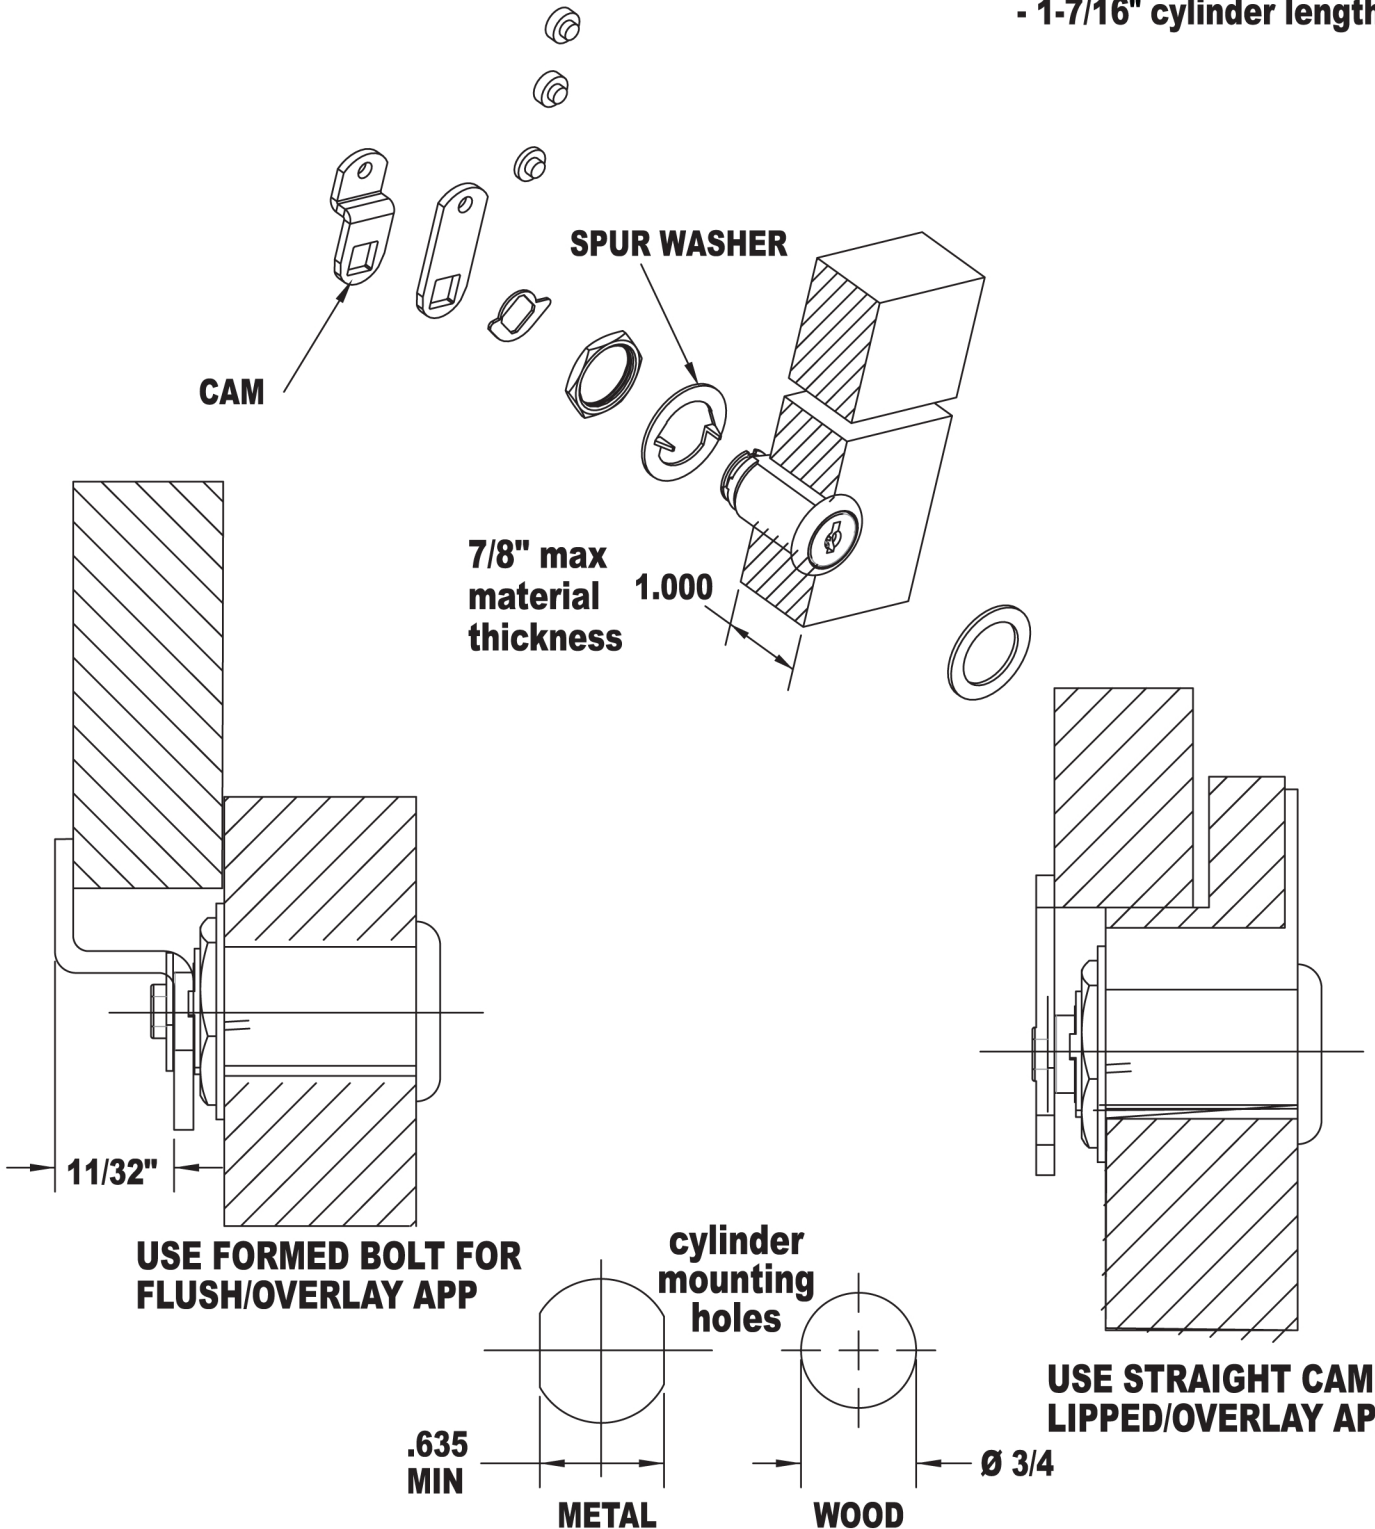

LOC8060 Cam Lock

- 5 disc tumbler
- 90° or 180° cam turn
- 1-7/16" cylinder length

NOTE: DO NOT USE SPUR WASHER WITH METAL DOOR OR DRAWER