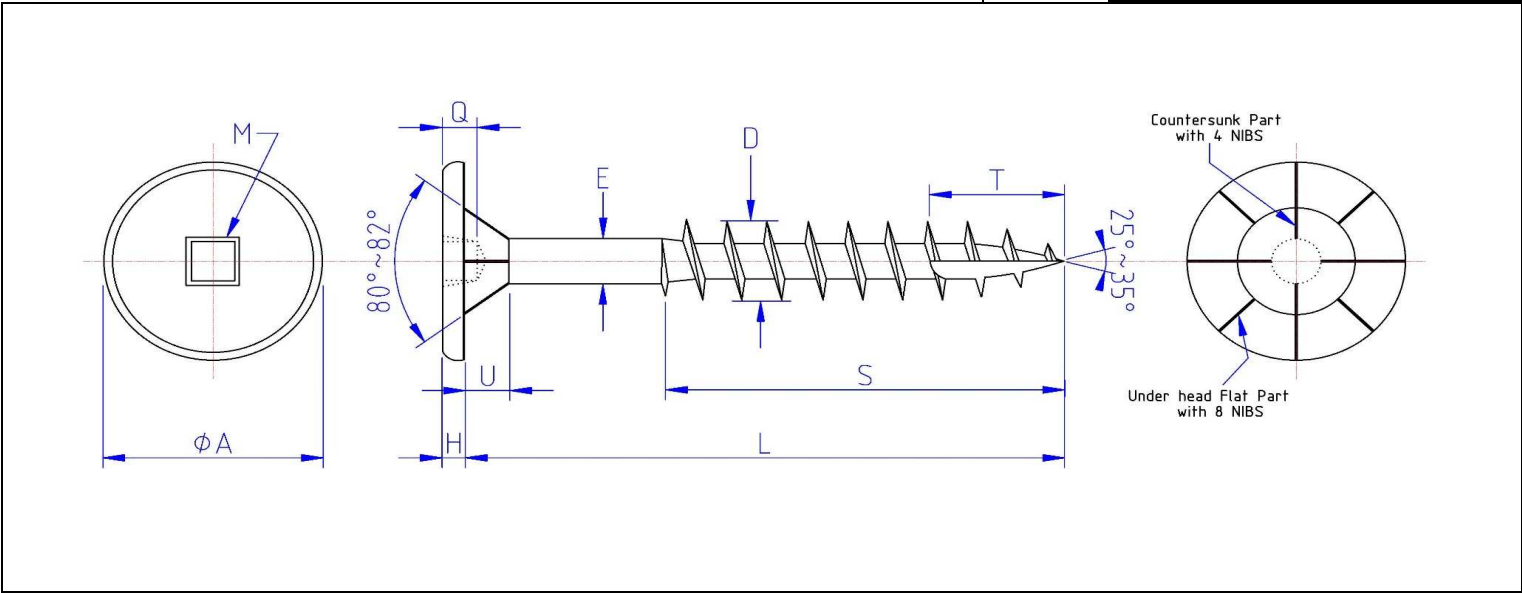

Brand	Root
	<b>FTKNC17BP...</b>

unit: INCH

<b>L</b> LENGTH TOLERANCE	> 5/8" to ≤ 1-1/2"	+ 0	- 0.05
	> 1-1/2" to ≤ 2-3/4"	+ 0	- 0.06
	> 2-3/4" to 5"	+ 0	- 0.09

<b>S</b> THREAD LENGTH	<b>2/3 Thread</b>
------------------------------	-------------------

SCREW SIZE	M PUNCH		Q DRIVE DEPTH	A HEAD DIAM.	H HEAD HEIGHT	U NECK HEIGHT	E BODY DIAM.	D THREAD DIAM.	T POINT LENGTH	THREAD PER INCH	TORK INCH/ POUND
# 10	# 2	Min	0.060	Ref. 0.562	Ref. 0.080	Ref. 0.100	0.137	0.194	0.425	8	56
		Max	0.075				0.140		0.500		

**Flat Top head with Nibs, Square recess, Coarse Thread, Type-17, Black Phosphate**

Root= Flat Top socKet Nibs Coarse type-17 Black Phosphate  
 \* Lid color for Pail is RED (PMS485-C)

**Bulk Label Description:**

- English: FLAT TOP HEAD WITH NIBS, SQUARE, COARSE THREAD, TYPE-17, BLACK PHOSPHATE
- French: TÊTE TOP PLATE AVEC NIBS, CARRÉ, GROS FILET, TYPE-17, NOIR PHOSPHATE
- Spanish: CABEZA PLANA AUTORROSCANTE, CUADRADO, ROSCA GRUESA, TIPO 17, FOSFATO NEGRO